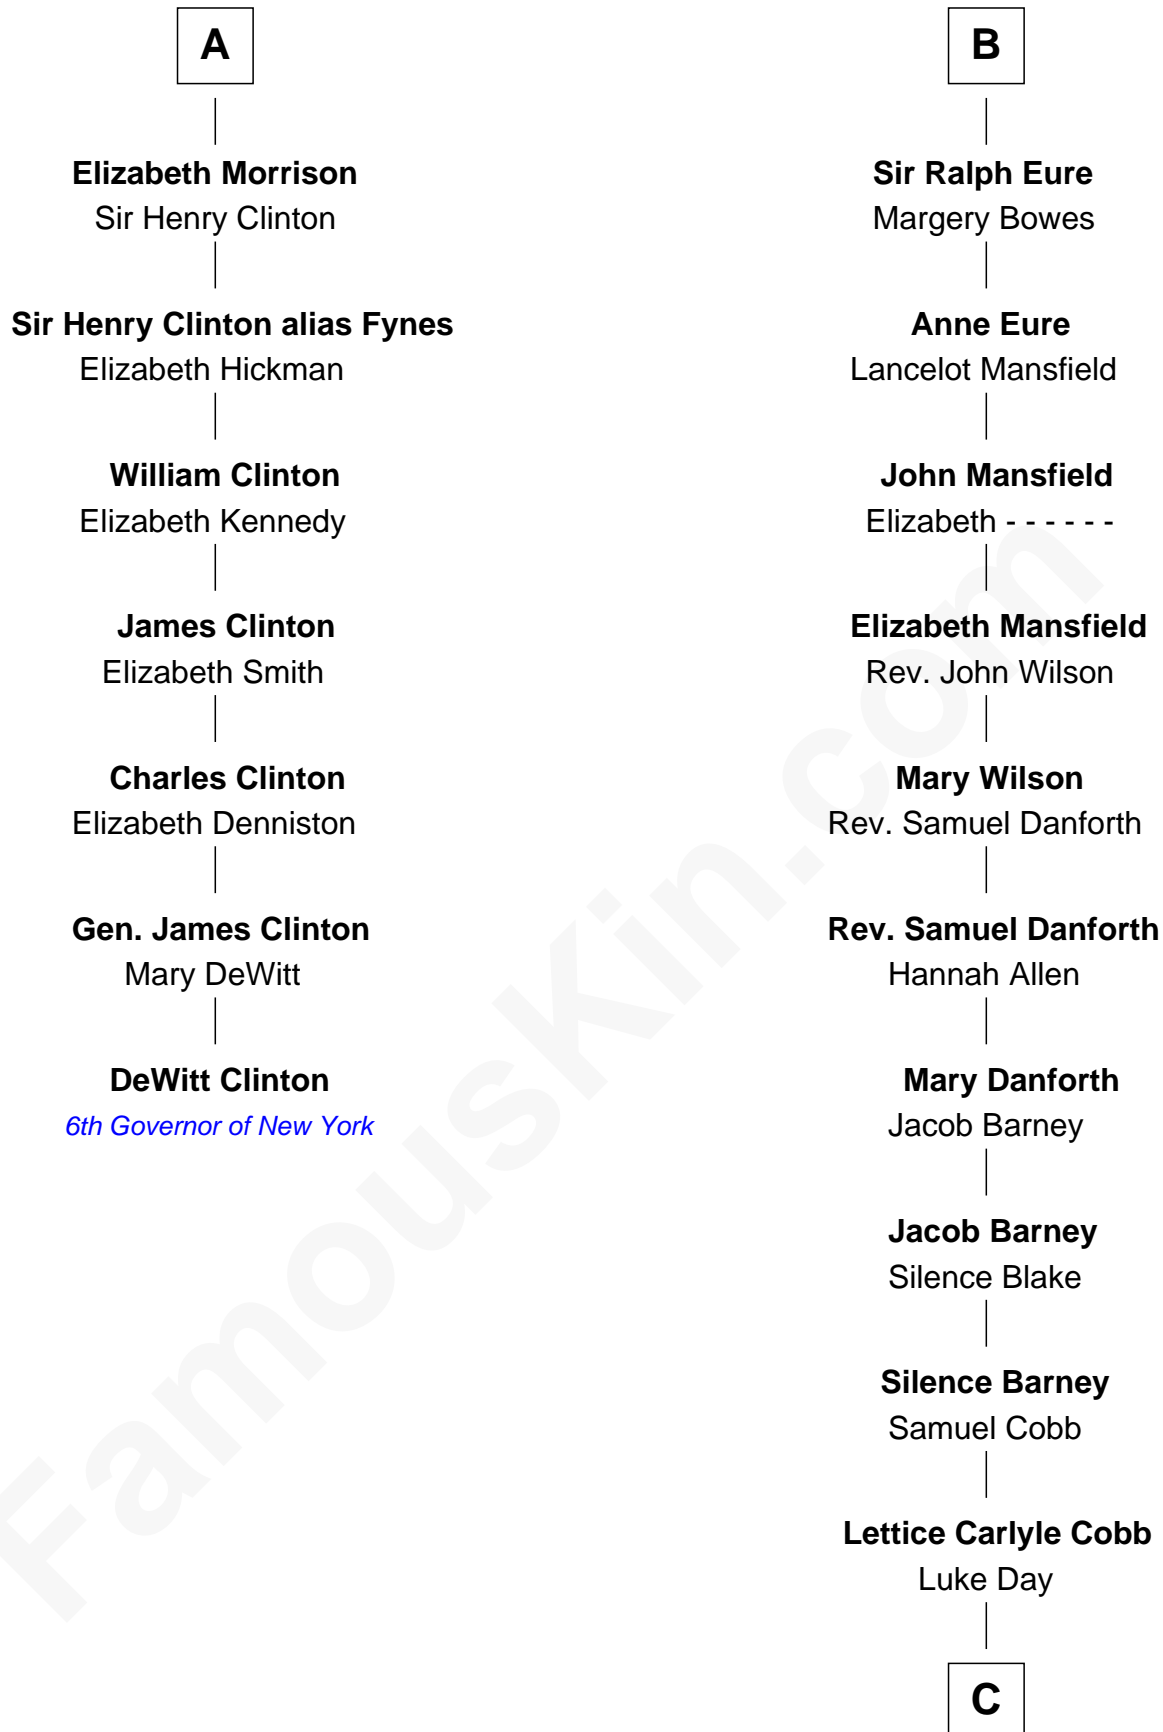

FamousKin.com

Relationship Chart of

DeWitt Clinton

6th Governor of New York

13th cousin 7 times removed of

Sandra Day O'Connor

First Female U.S. Supreme Court Justice

C

—
Hollis Day

Eliza L. Flanders

—
Henry Clay Day

Alice Edith Hilton

—
Henry R. Day

Ada Mae Wilkey

—
Sandra Day O'Connor

U.S. Supreme Court Justice