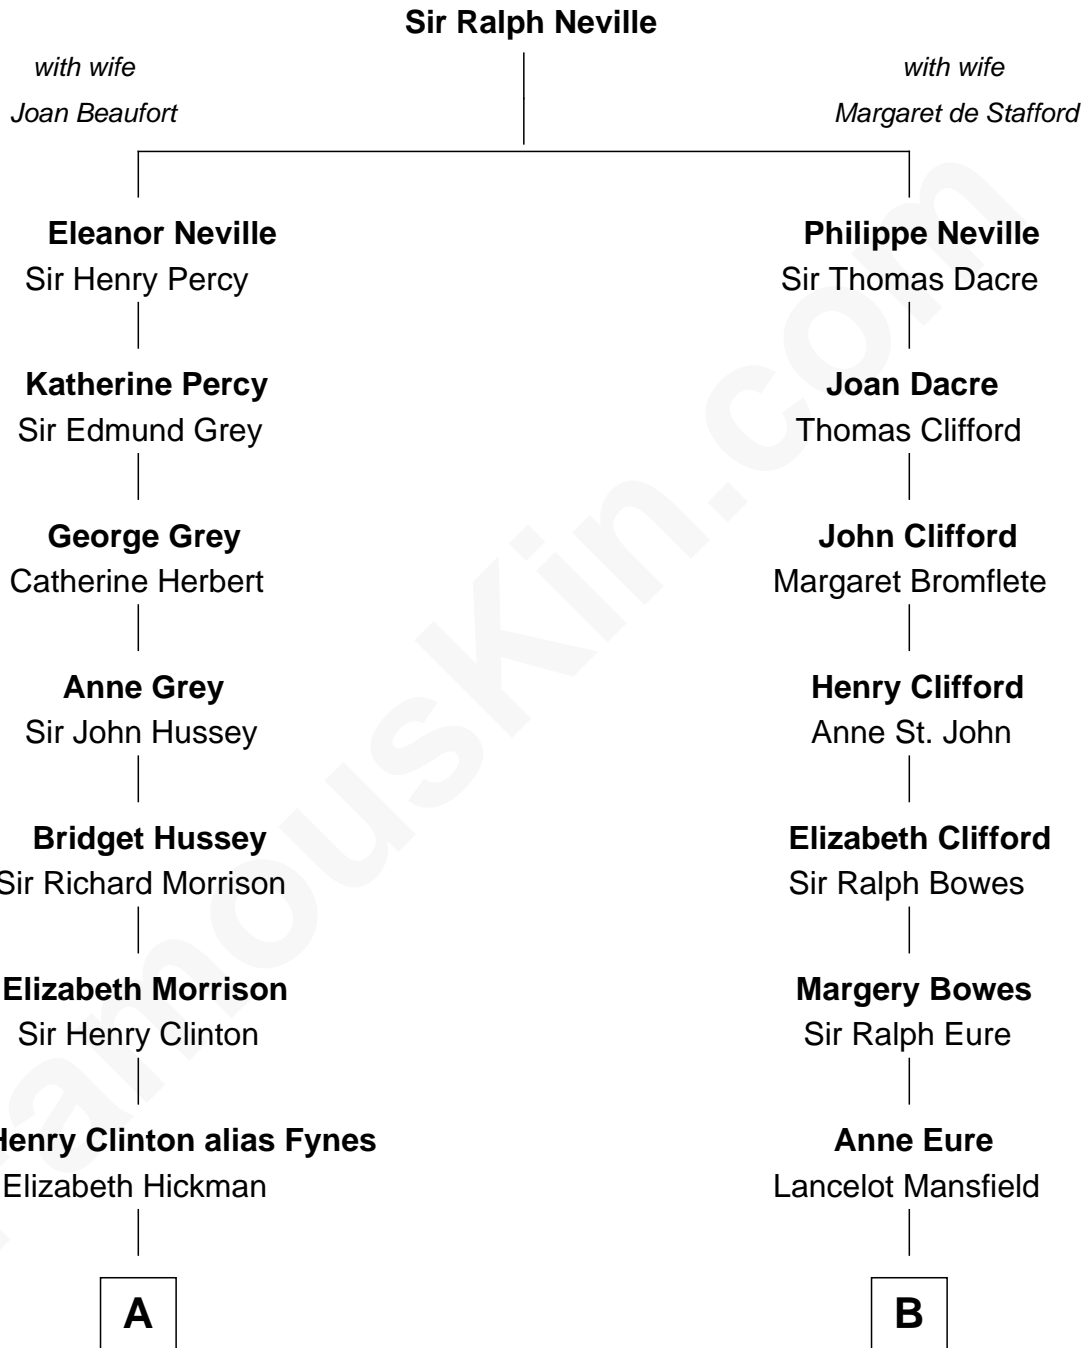

FamousKin.com

Relationship Chart of

DeWitt Clinton

6th Governor of New York

11th cousin 7 times removed of

Sandra Day O'Connor

First Female U.S. Supreme Court Justice

C

Henry R. Day
Ada Mae Wilkey

Sandra Day O'Connor
U.S. Supreme Court Justice

FamousKin.com