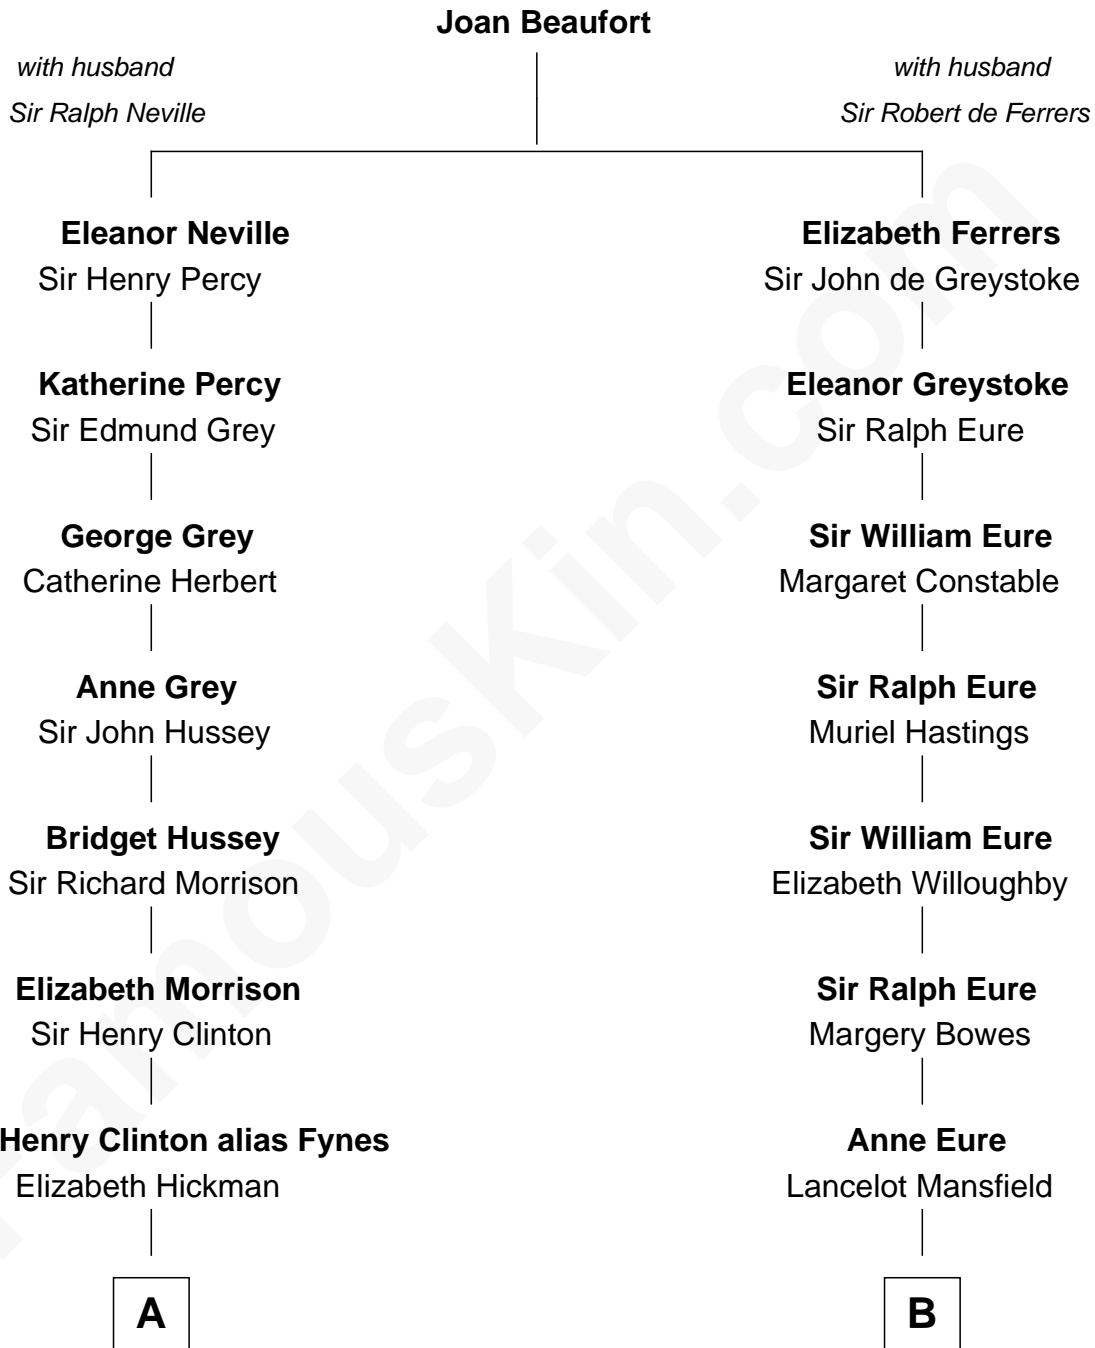

FamousKin.com

Relationship Chart of

DeWitt Clinton

6th Governor of New York

11th cousin 7 times removed of

Sandra Day O'Connor

First Female U.S. Supreme Court Justice

C

Henry R. Day
Ada Mae Wilkey

Sandra Day O'Connor
U.S. Supreme Court Justice

FamousKin.com