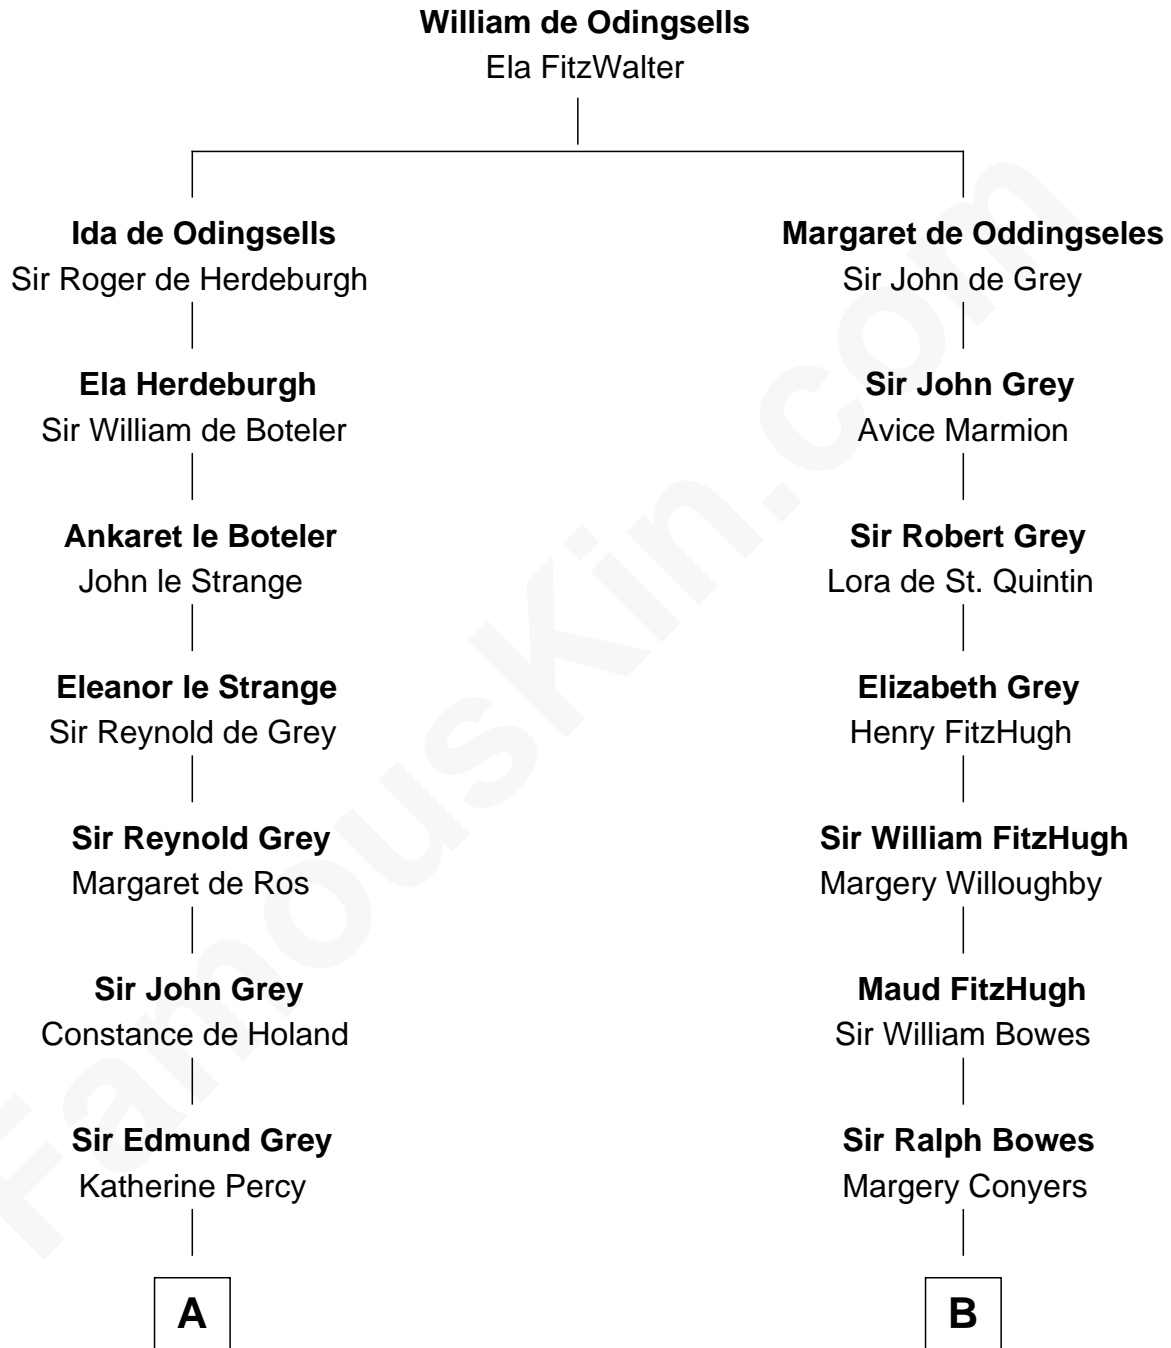

FamousKin.com

Relationship Chart of

DeWitt Clinton

6th Governor of New York

16th cousin 5 times removed of

Sandra Day O'Connor

First Female U.S. Supreme Court Justice

C

—
Lettice Carlyle Cobb

Luke Day
—

Hollis Day

Eliza L. Flanders
—

Henry Clay Day

Alice Edith Hilton
—

Henry R. Day

Ada Mae Wilkey
—