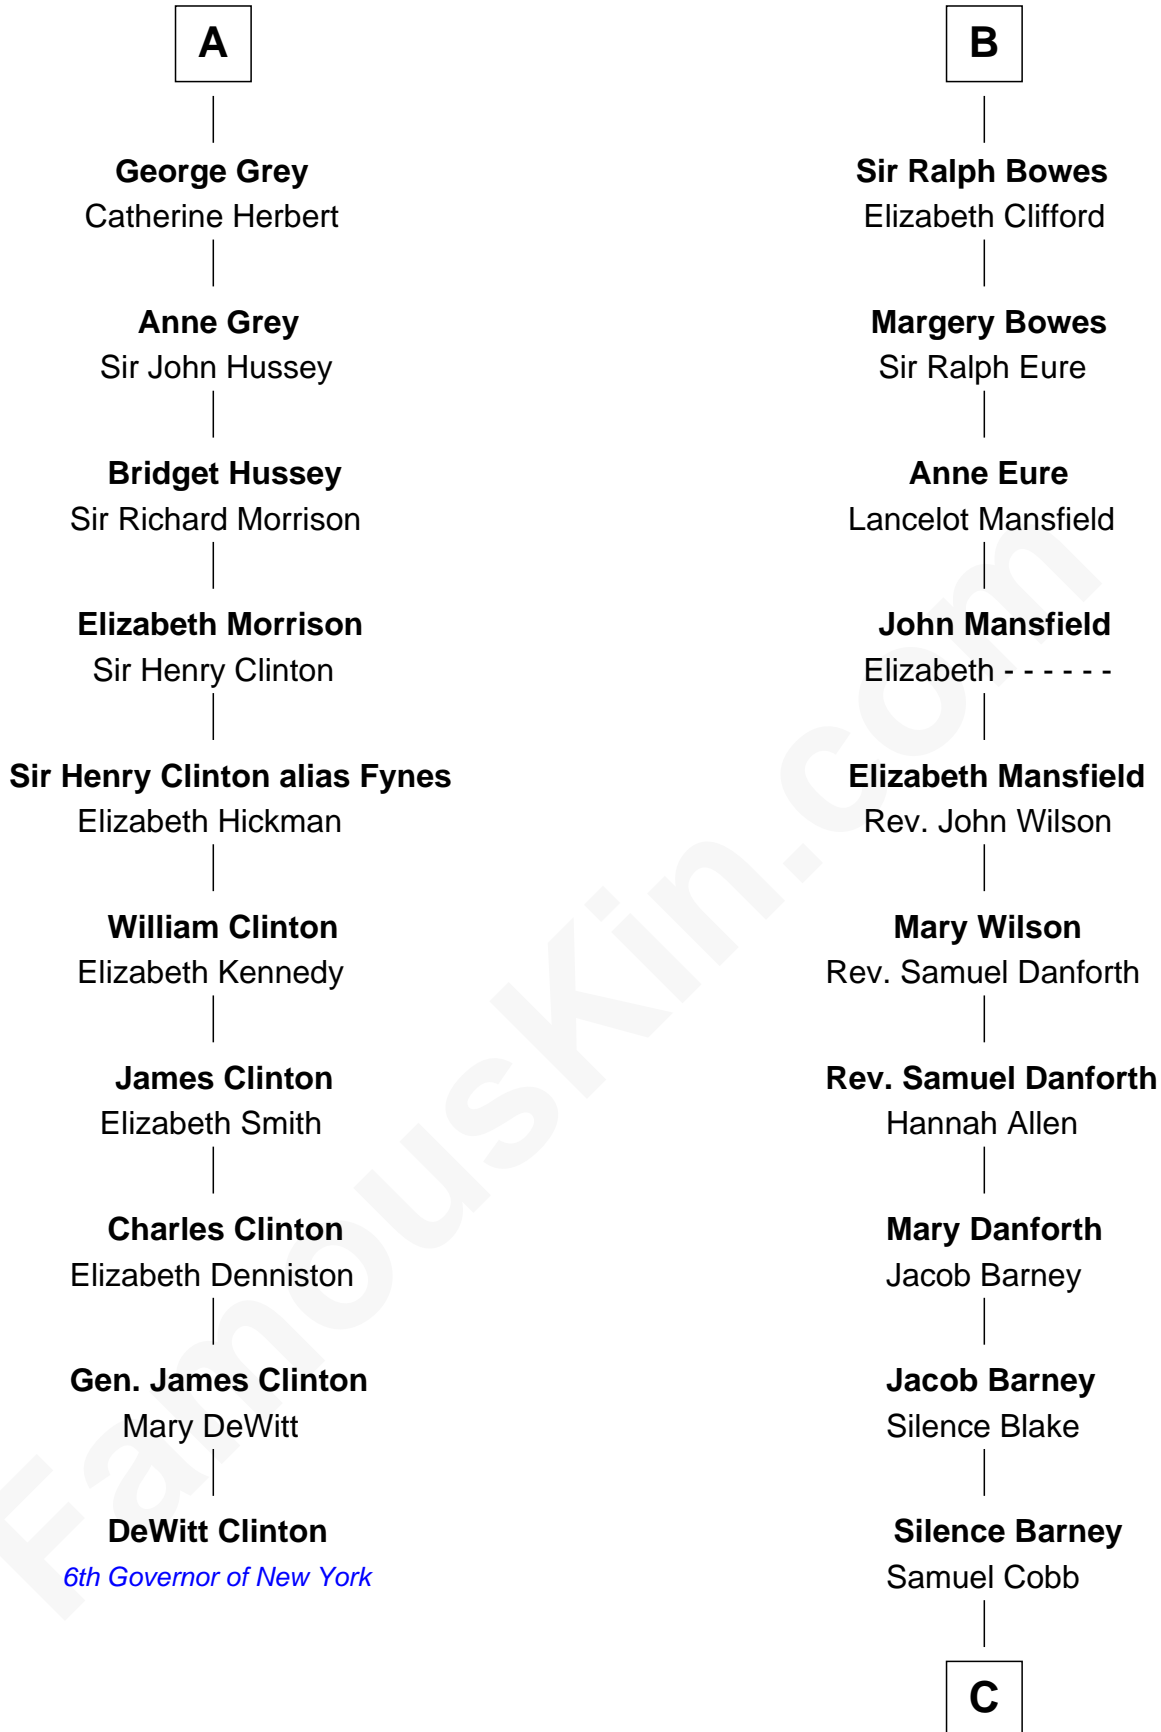

FamousKin.com

Relationship Chart of

DeWitt Clinton

6th Governor of New York

16th cousin 5 times removed of

Sandra Day O'Connor

First Female U.S. Supreme Court Justice

C

—
Lettice Carlyle Cobb

Luke Day
—

Hollis Day

Eliza L. Flanders
—

Henry Clay Day

Alice Edith Hilton
—

Henry R. Day

Ada Mae Wilkey
—