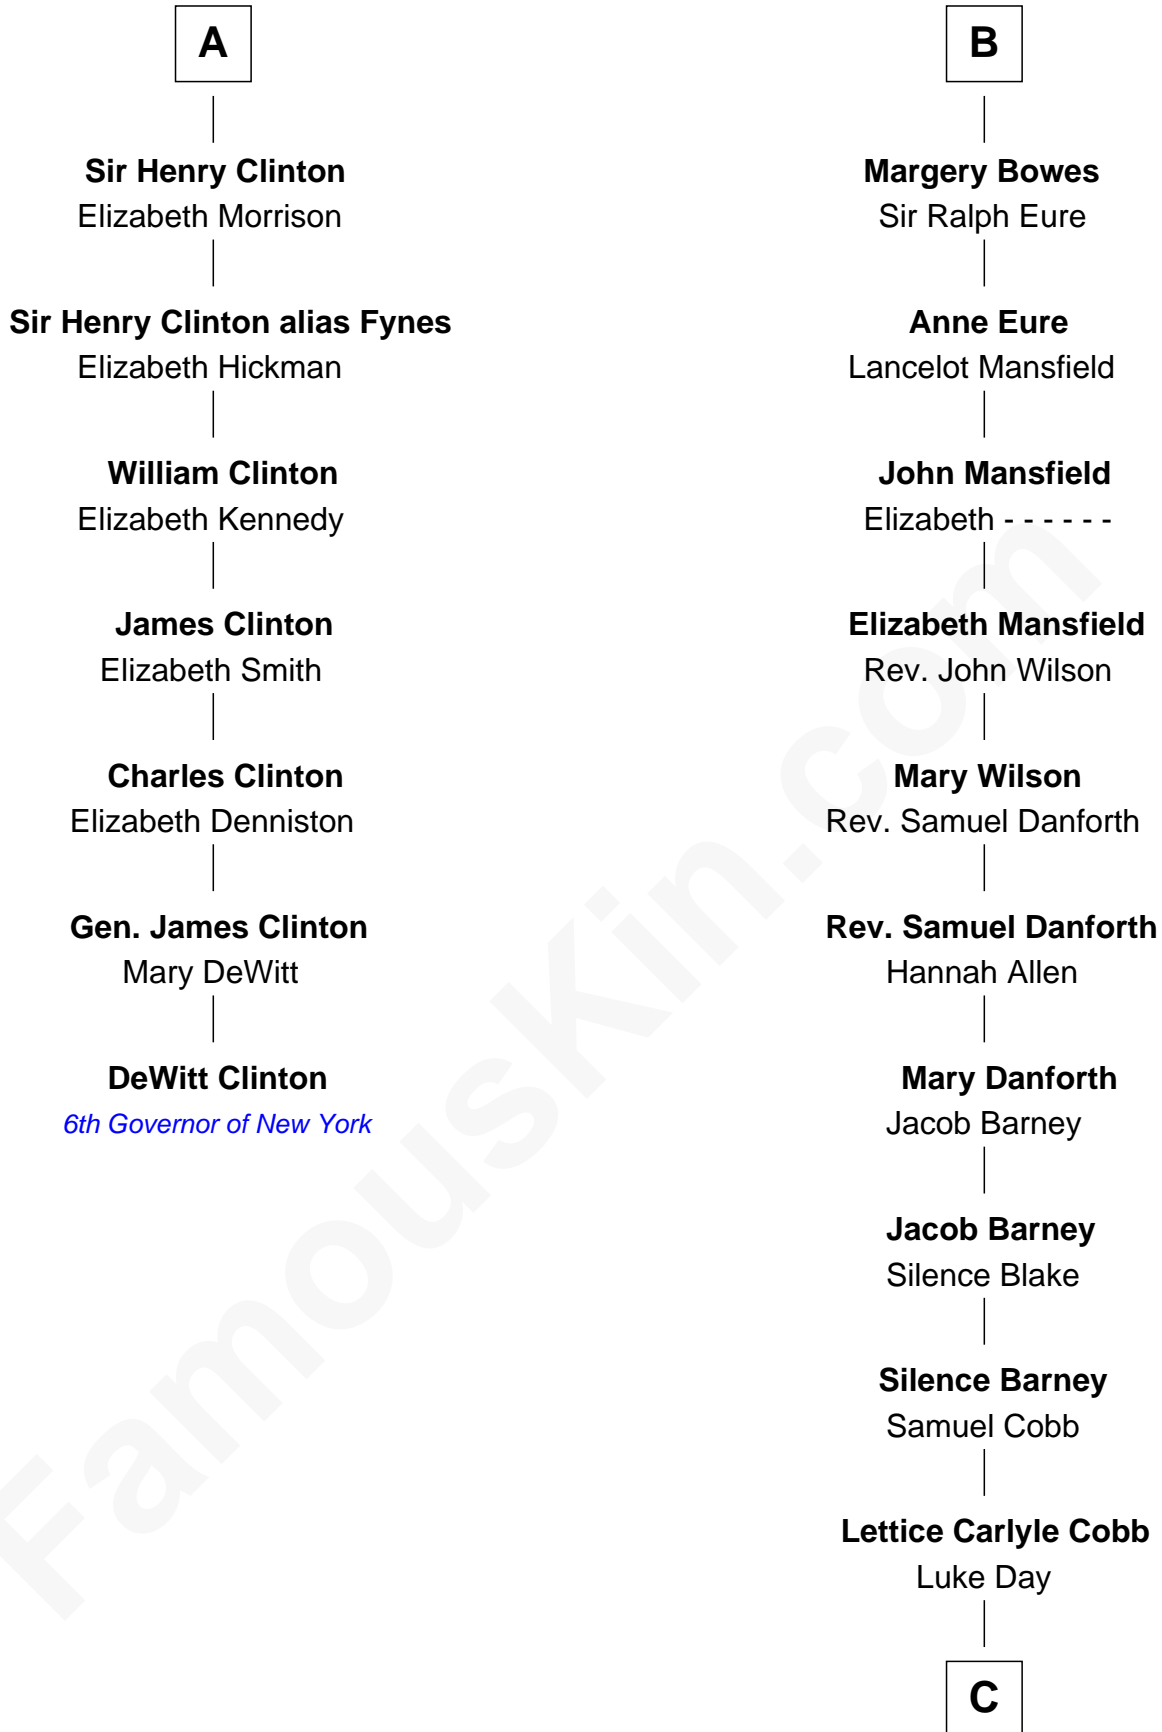

FamousKin.com

Relationship Chart of

DeWitt Clinton

6th Governor of New York

13th cousin 7 times removed of

Sandra Day O'Connor

First Female U.S. Supreme Court Justice

Sir Maurice de Berkeley

Elizabeth Bramshot

Edmund Dudley

Elizabeth Grey

Elizabeth Dudley

William Stourton

Ursula Stourton

Sir Edward Clinton

A

Sir William Bowes

Maud FitzHugh

Sir Ralph Bowes

Margery Conyers

Sir Ralph Bowes

Elizabeth Clifford

B

C

—
Hollis Day

Eliza L. Flanders

—
Henry Clay Day

Alice Edith Hilton

—
Henry R. Day

Ada Mae Wilkey

—
Sandra Day O'Connor

U.S. Supreme Court Justice