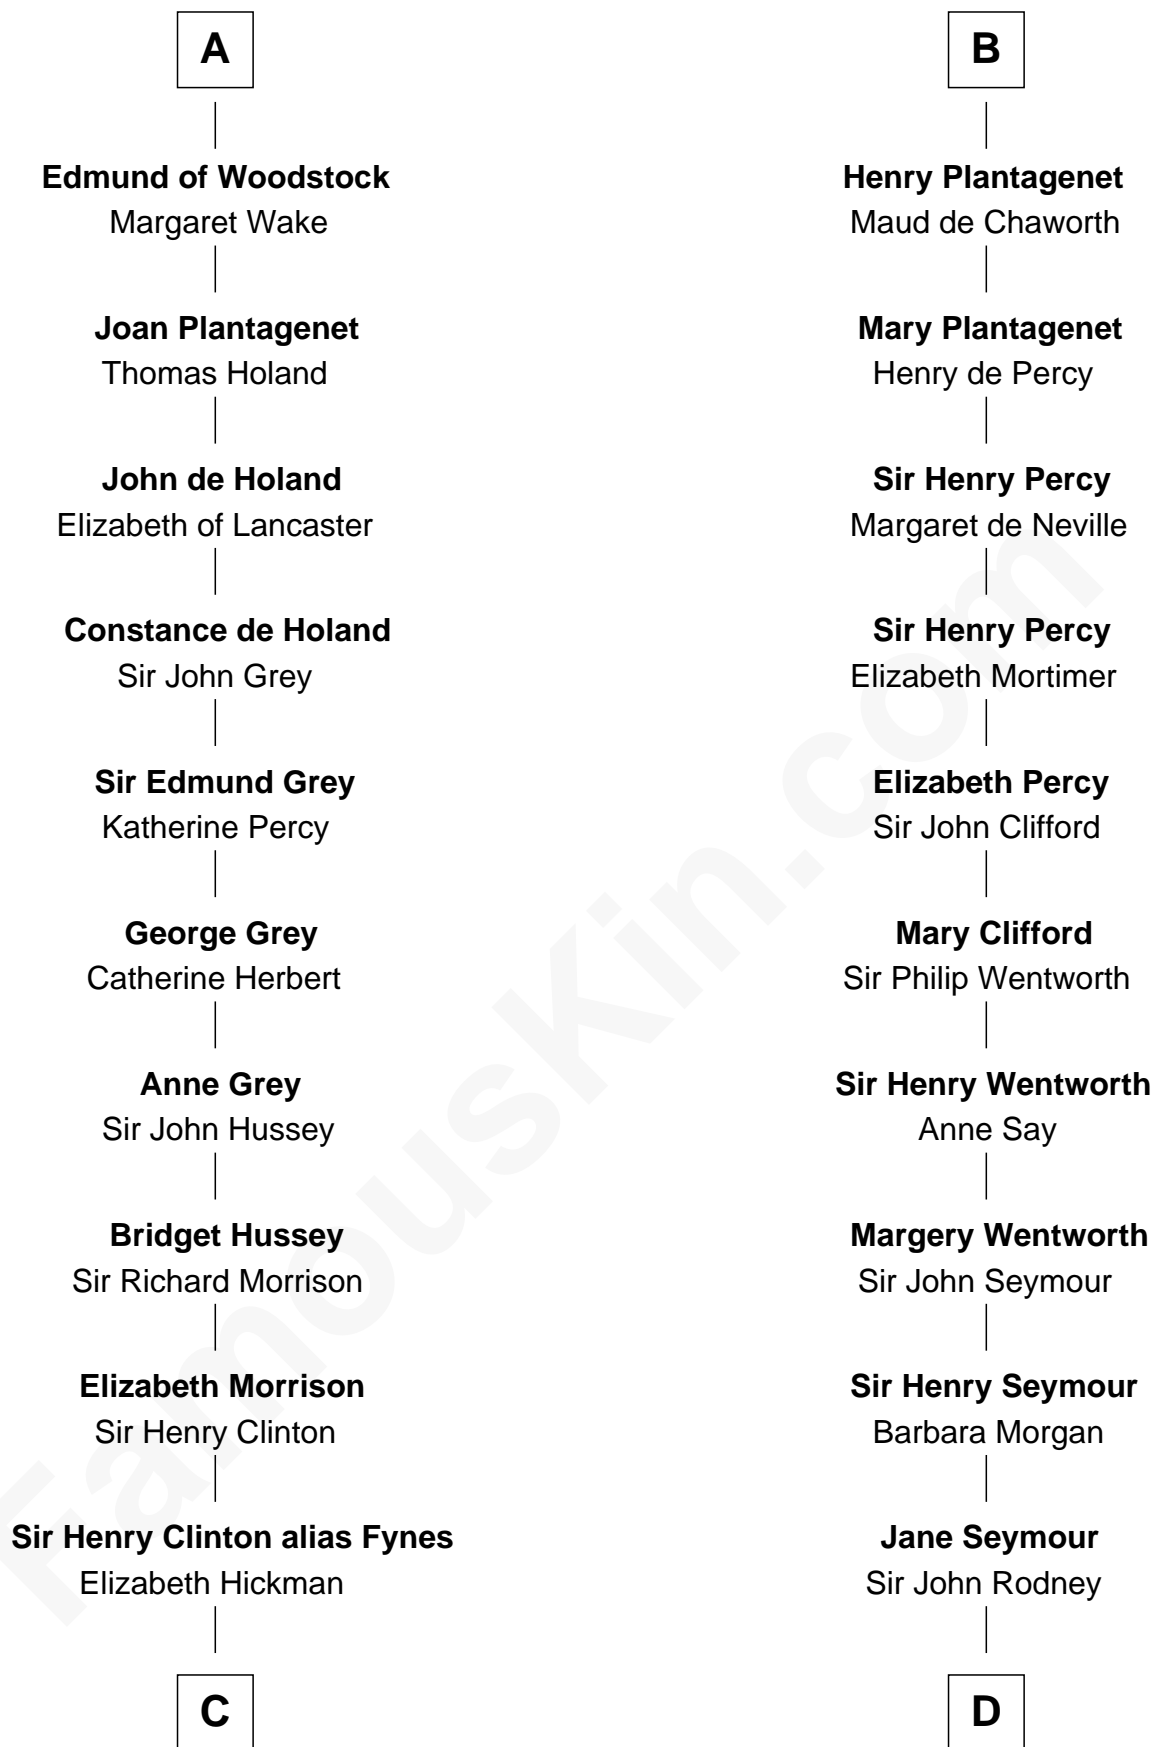

# FamousKin.com Relationship Chart of

**DeWitt Clinton**

*6th Governor of New York*

21st cousin of

**Caesar Rodney**

*Signer of the Declaration of Independence*

**Robert I of Normandy**

Herleve of Falaise

Matilda of Flanders

**Henry I, King of England**

Maud of Scotland

**Maud of England**

Geoffrey Plantagenet

**Henry II, King of England**

Eleanor of Aquitaine

**John, King of England**

Isabelle of Angoulême

**Henry III, King of England**

Eleanor of Provence

**Edmund Plantagenet**

Blanche of Artois

**B**

**C**

**William Clinton**  
Elizabeth Kennedy

**James Clinton**  
Elizabeth Smith

**Charles Clinton**  
Elizabeth Denniston

**Gen. James Clinton**  
Mary DeWitt

**DeWitt Clinton**  
*6th Governor of New York*

**D**

**William Rodney**  
Alice Caesar

**William Rodney**  
Rachel - - - - -