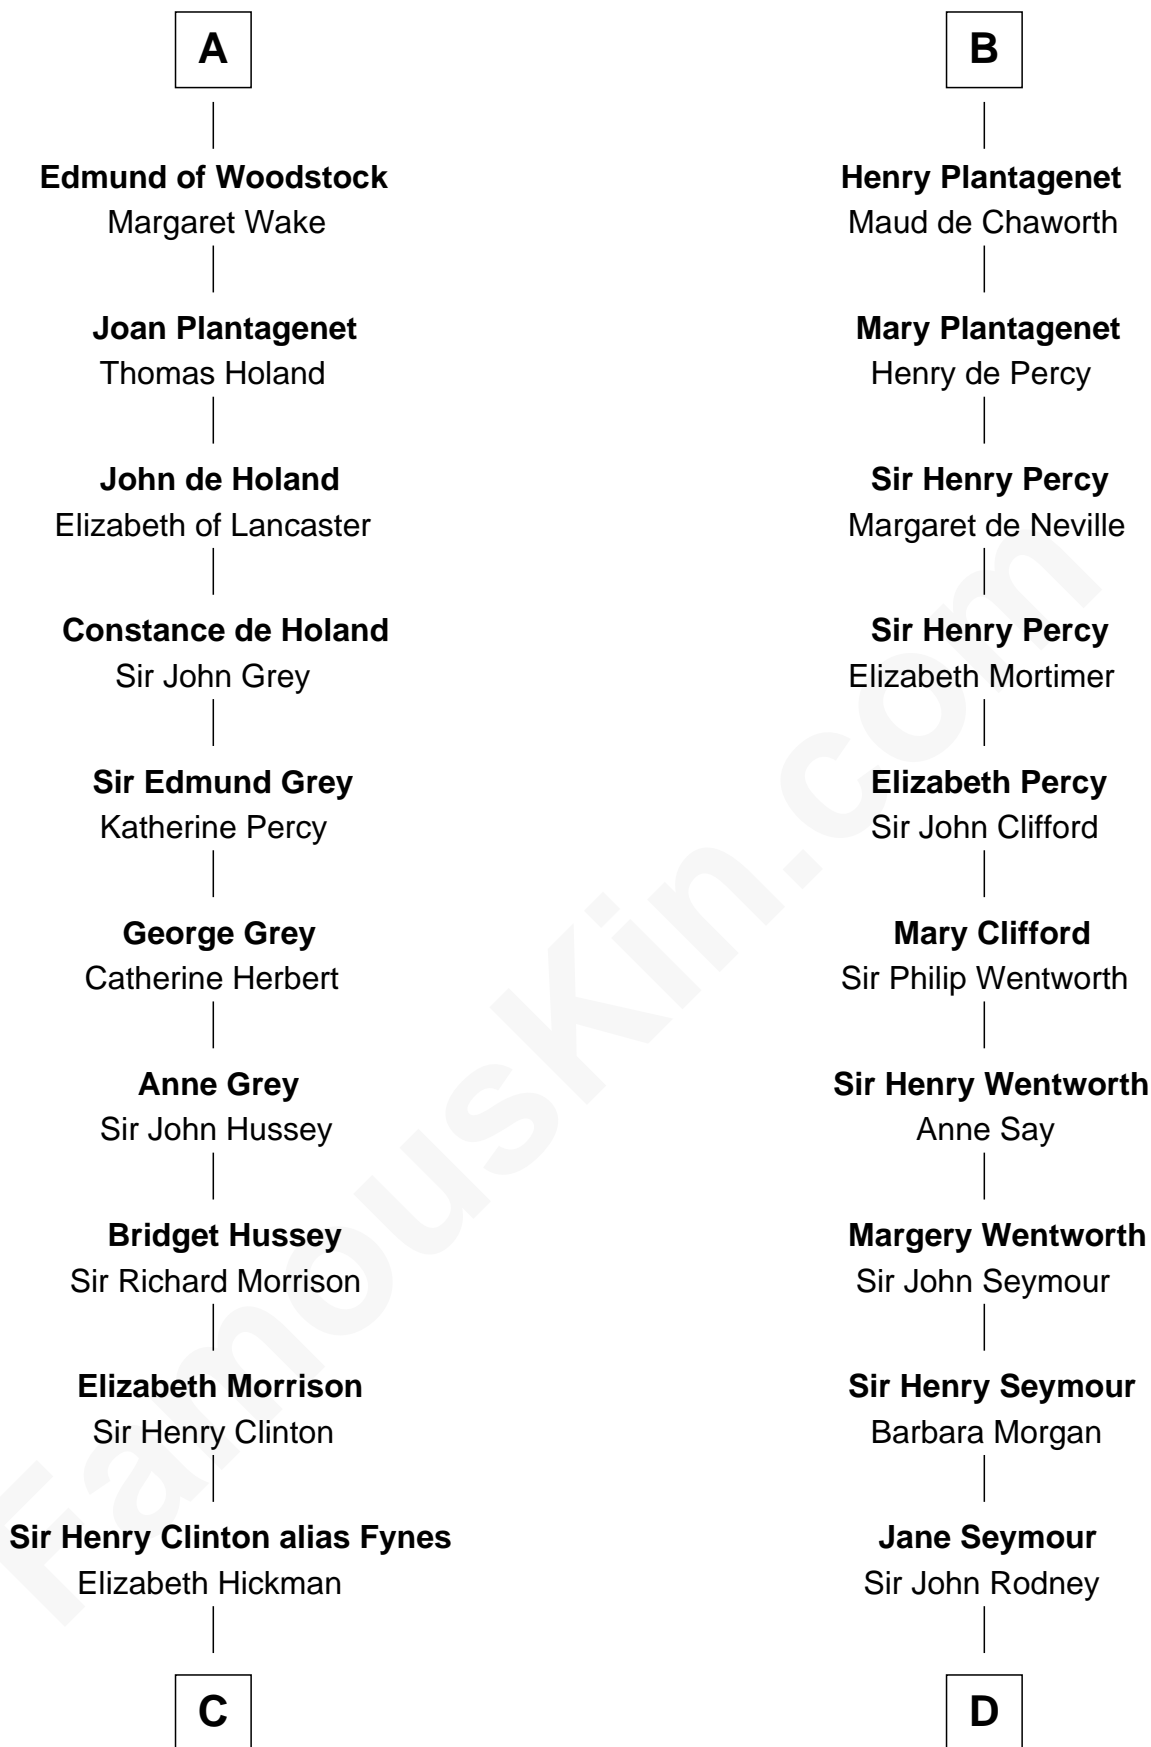

# FamousKin.com Relationship Chart of

**DeWitt Clinton**

*6th Governor of New York*

21st cousin of

**Caesar Rodney**

*Signer of the Declaration of Independence*

**Baudoin V of Flanders**

Adela of France

**Henry III, King of England**  
Eleanor of Provence

**Edward I, King of England**  
Margaret of France

**A**

**Matilda of Flanders**  
William I, King of England

**Henry I, King of England**  
Maud of Scotland

**Maud of England**  
Geoffrey Plantagenet

**Henry II, King of England**  
Eleanor of Aquitaine

**John, King of England**  
Isabelle of Angoulême

**Henry III, King of England**  
Eleanor of Provence

**Edmund Plantagenet**  
Blanche of Artois

**B**

**C**

**William Clinton**  
Elizabeth Kennedy

**James Clinton**  
Elizabeth Smith

**Charles Clinton**  
Elizabeth Denniston

**Gen. James Clinton**  
Mary DeWitt

**DeWitt Clinton**  
*6th Governor of New York*