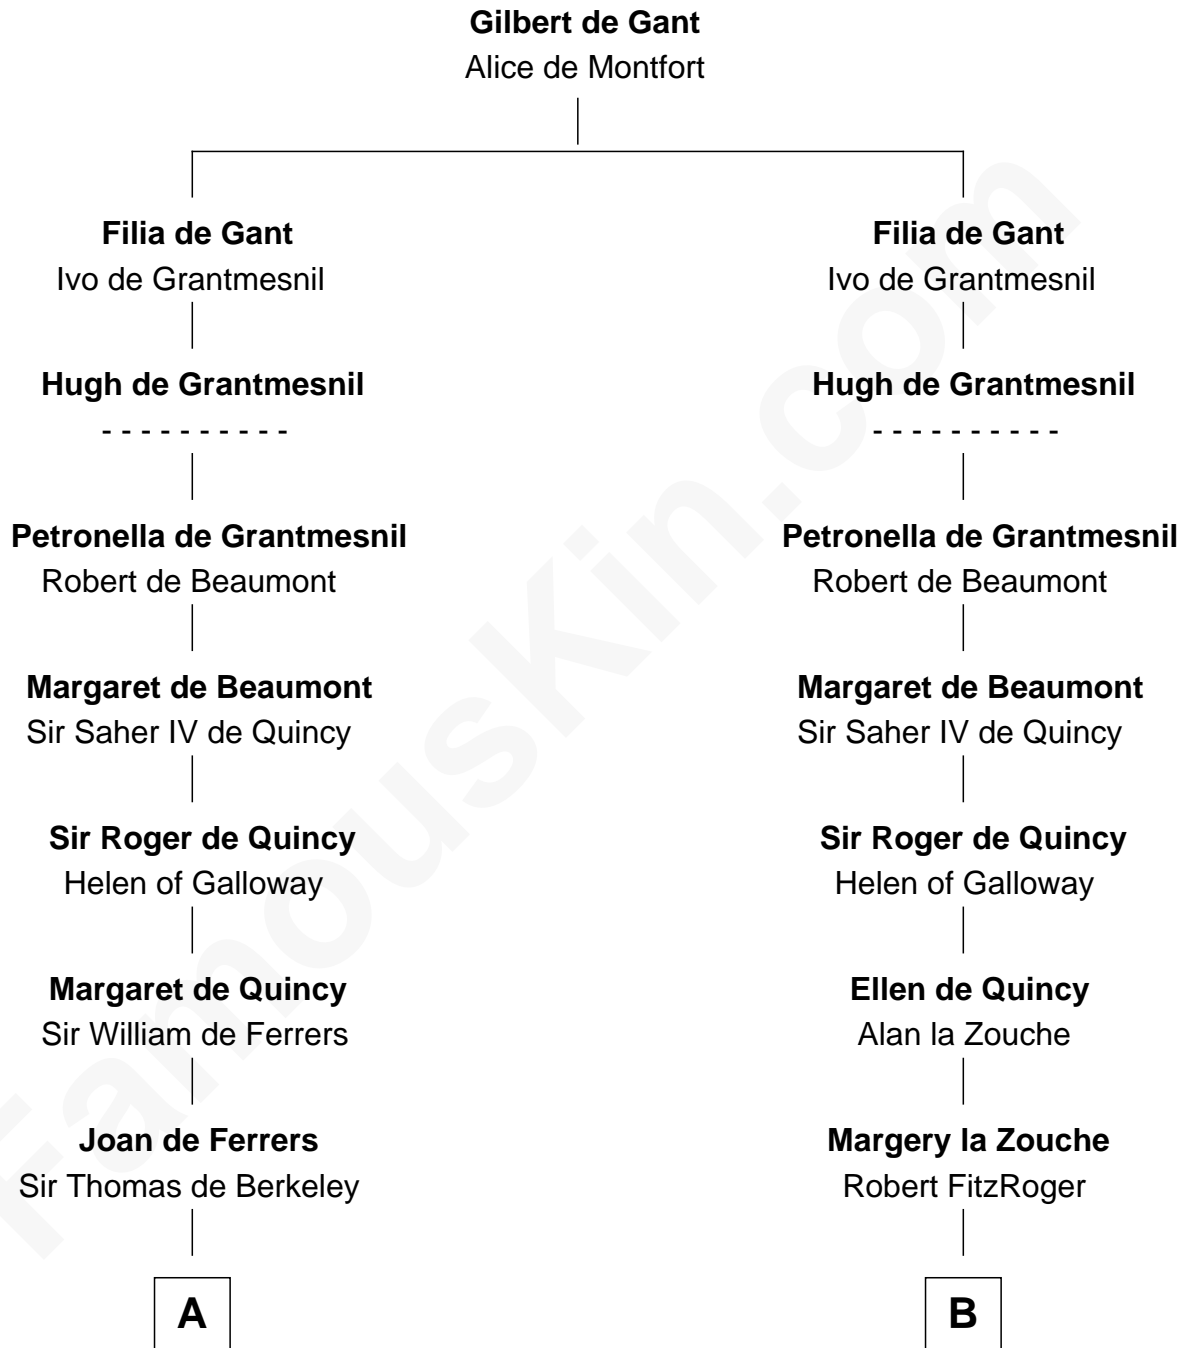

# FamousKin.com Relationship Chart of

**DeWitt Clinton**

*6th Governor of New York*

21st cousin of

**Caesar Rodney**

*Signer of the Declaration of Independence*

**C**

**William Clinton**  
Elizabeth Kennedy

**James Clinton**  
Elizabeth Smith

**Charles Clinton**  
Elizabeth Denniston

**Gen. James Clinton**  
Mary DeWitt

**DeWitt Clinton**  
*6th Governor of New York*

**D**

**William Rodney**  
Alice Caesar

**William Rodney**  
Rachel - - - - -

**Capt. William Rodney**  
Sarah Jones

**Caesar Rodney**  
Elizabeth Crawford

**Caesar Rodney**  
*Signer of Declaration of Independence*

FamousKin.com