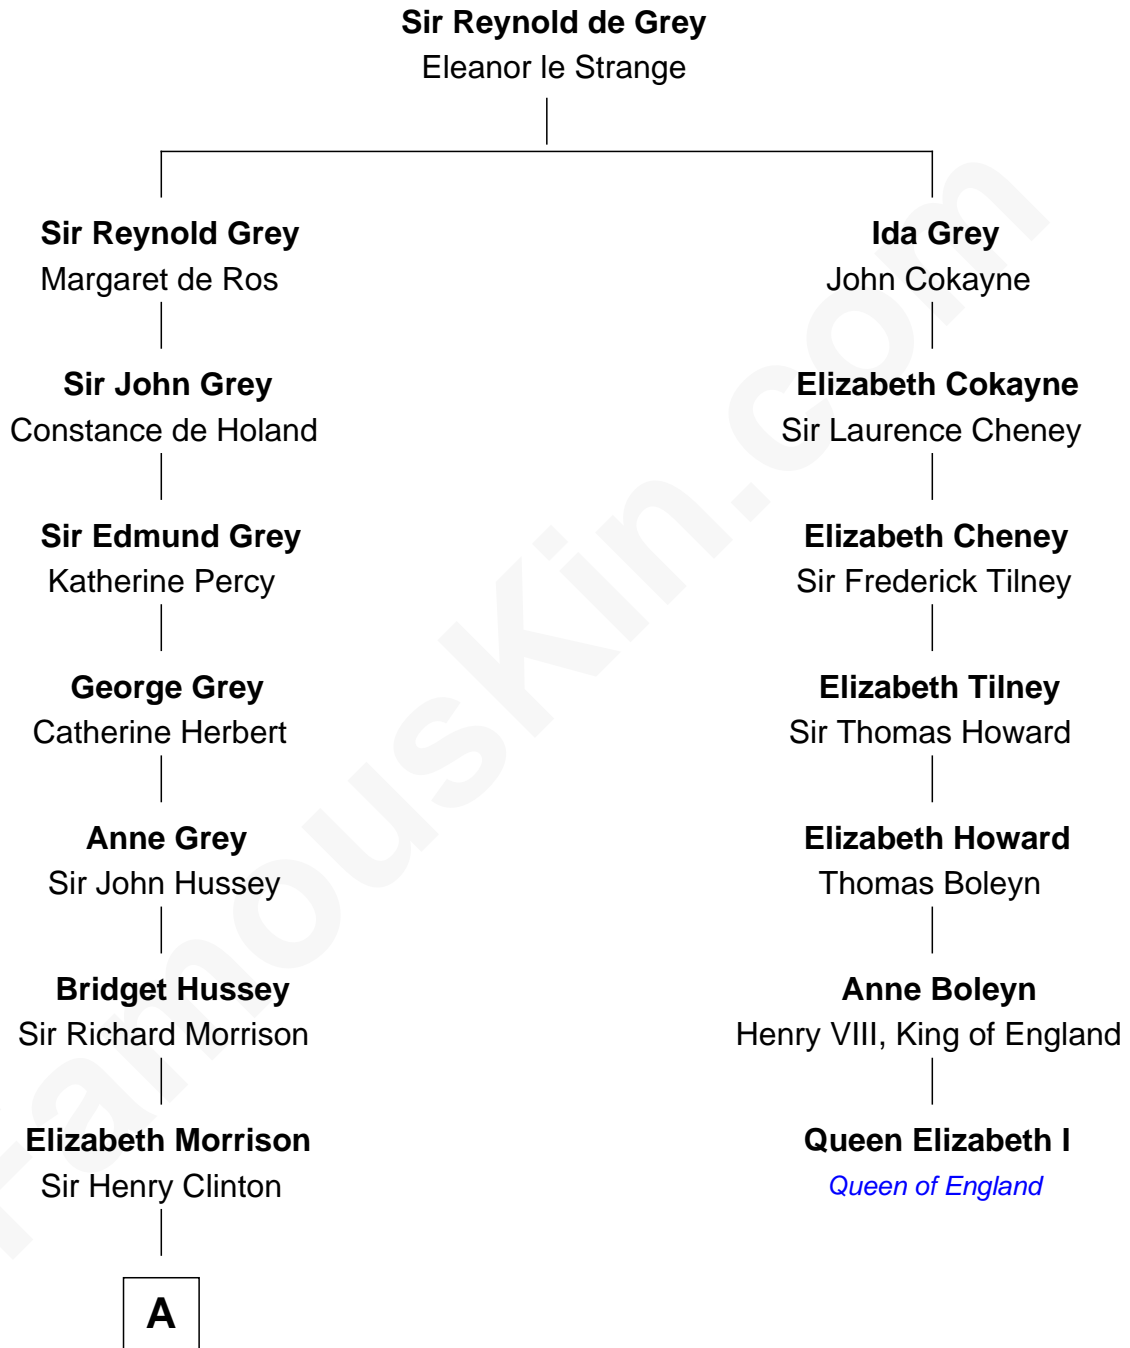

FamousKin.com Relationship Chart of

DeWitt Clinton

6th Governor of New York

6th cousin 6 times removed of

Queen Elizabeth I

Queen of England

A

—
Sir Henry Clinton alias Fynes

Elizabeth Hickman

—
William Clinton

Elizabeth Kennedy

—
James Clinton

Elizabeth Smith

—
Charles Clinton

Elizabeth Denniston

—
Gen. James Clinton

Mary DeWitt

—
DeWitt Clinton

6th Governor of New York