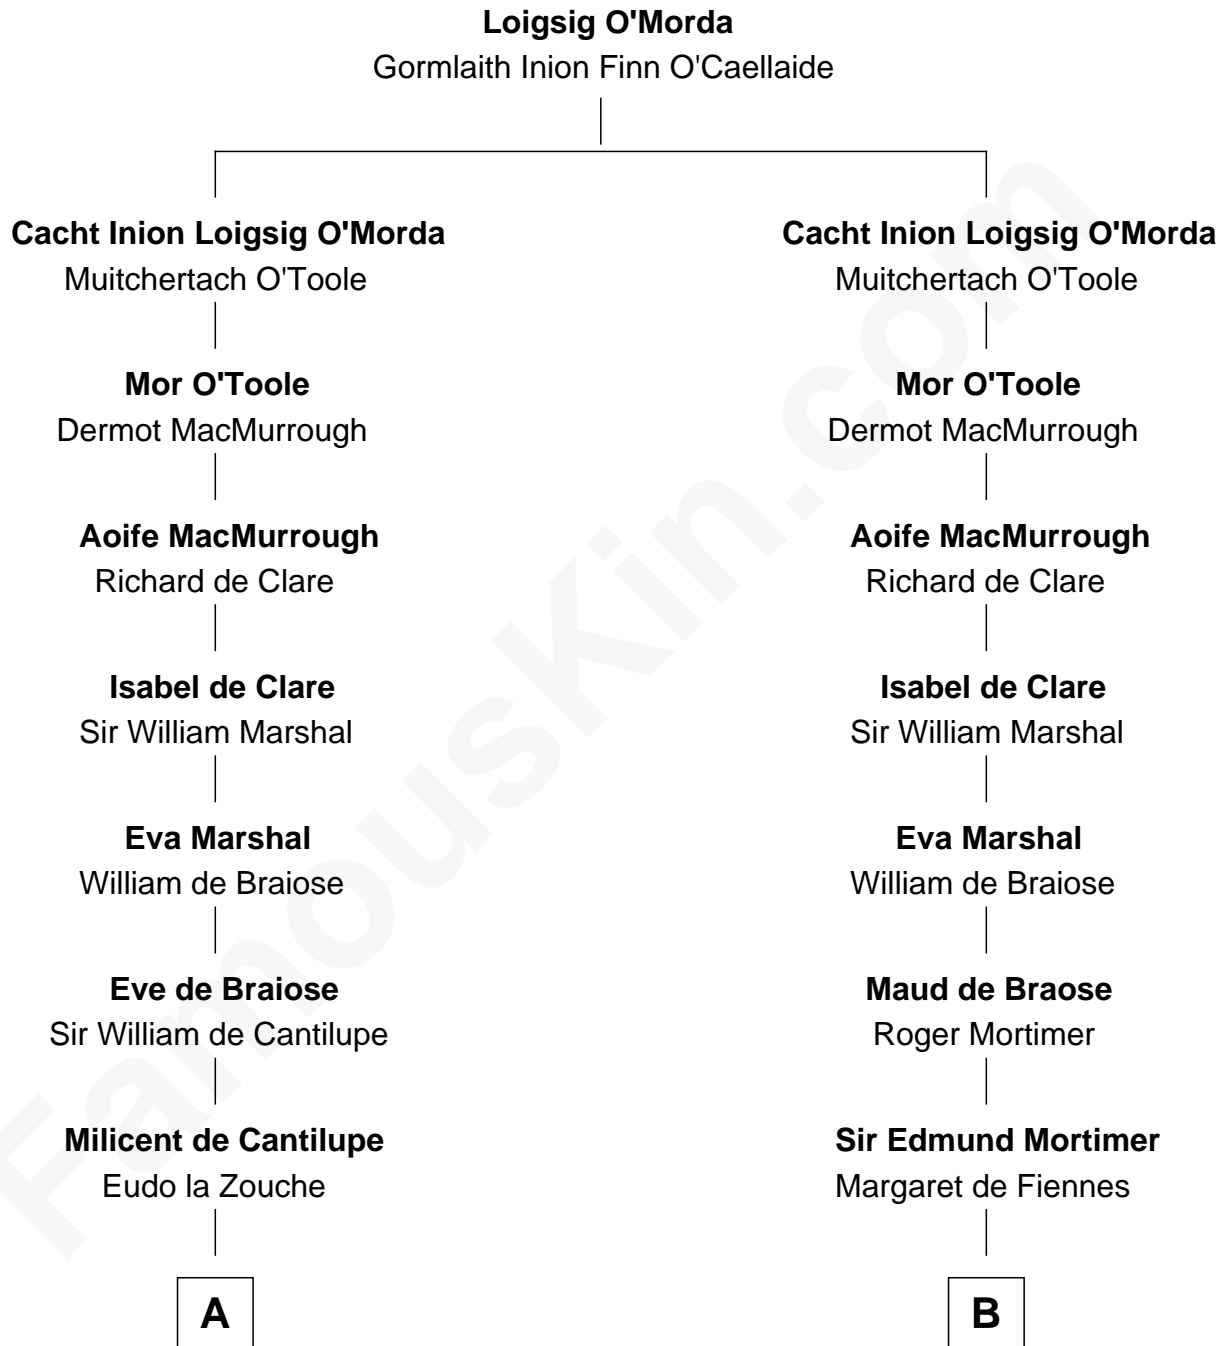

FamousKin.com Relationship Chart of

DeWitt Clinton

6th Governor of New York

15th cousin 6 times removed of

Queen Elizabeth I

Queen of England

C

—
William Clinton
Elizabeth Kennedy

—
James Clinton
Elizabeth Smith

—
Charles Clinton
Elizabeth Denniston

—
Gen. James Clinton
Mary DeWitt

—
DeWitt Clinton
6th Governor of New York

FamousKin.com