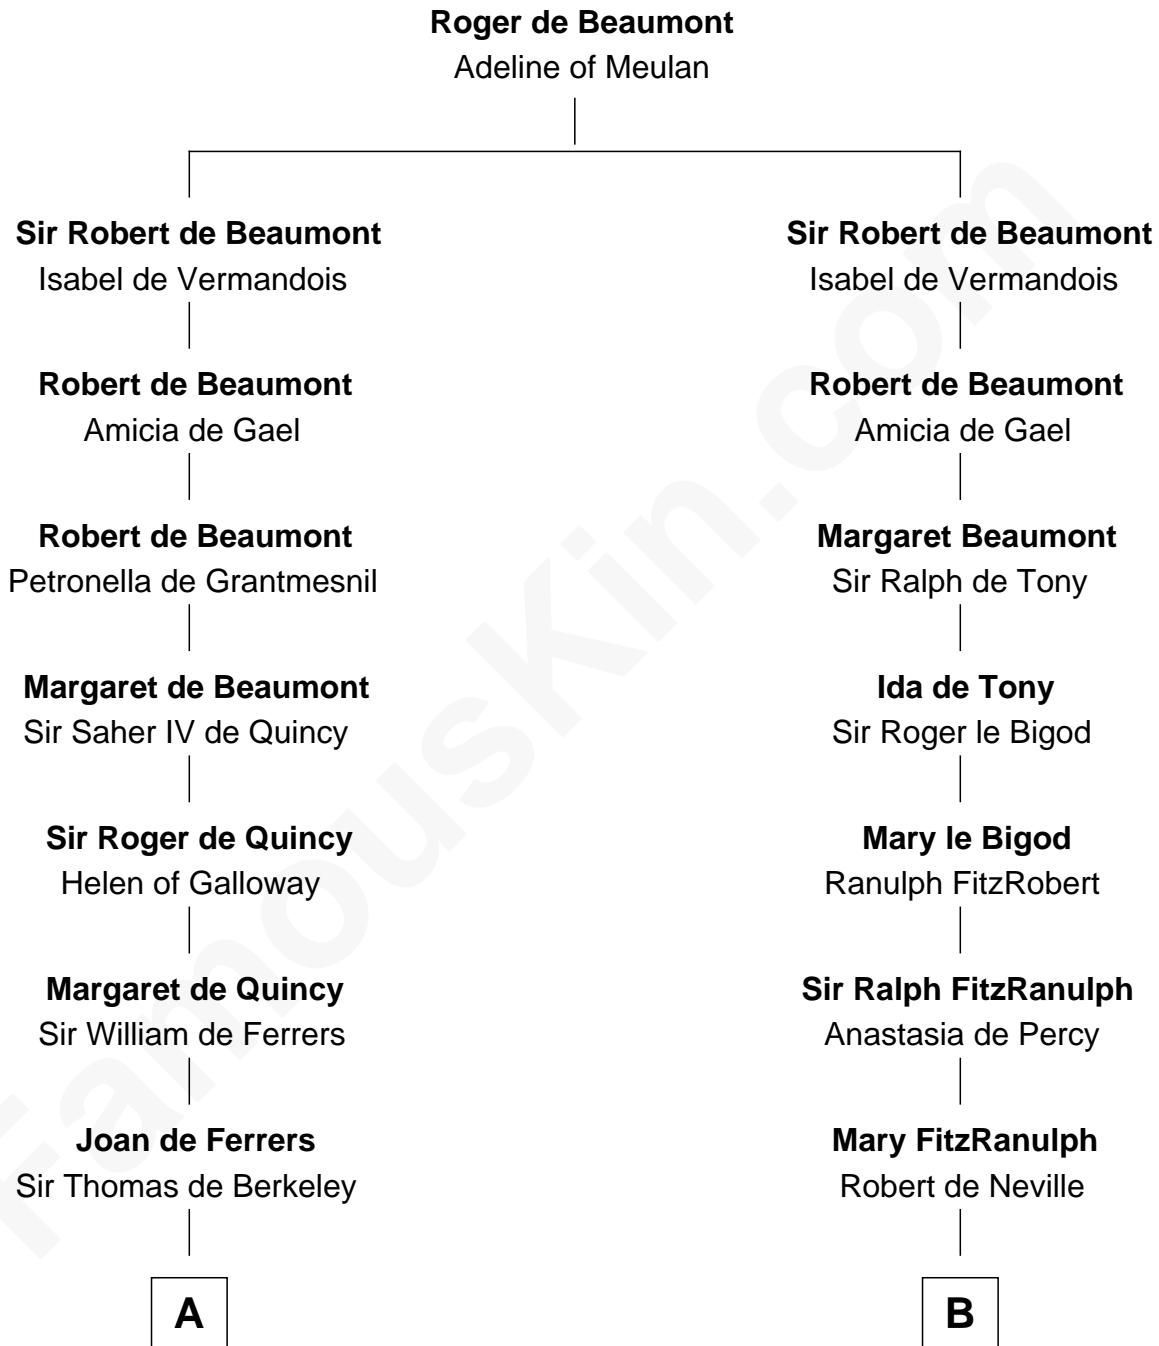

# FamousKin.com Relationship Chart of

**DeWitt Clinton**

*6th Governor of New York*

15th cousin 6 times removed of

**Queen Elizabeth I**

*Queen of England*

**C**

—  
**William Clinton**  
Elizabeth Kennedy

—  
**James Clinton**  
Elizabeth Smith

—  
**Charles Clinton**  
Elizabeth Denniston

—  
**Gen. James Clinton**  
Mary DeWitt

—  
**DeWitt Clinton**  
*6th Governor of New York*

FamousKin.com