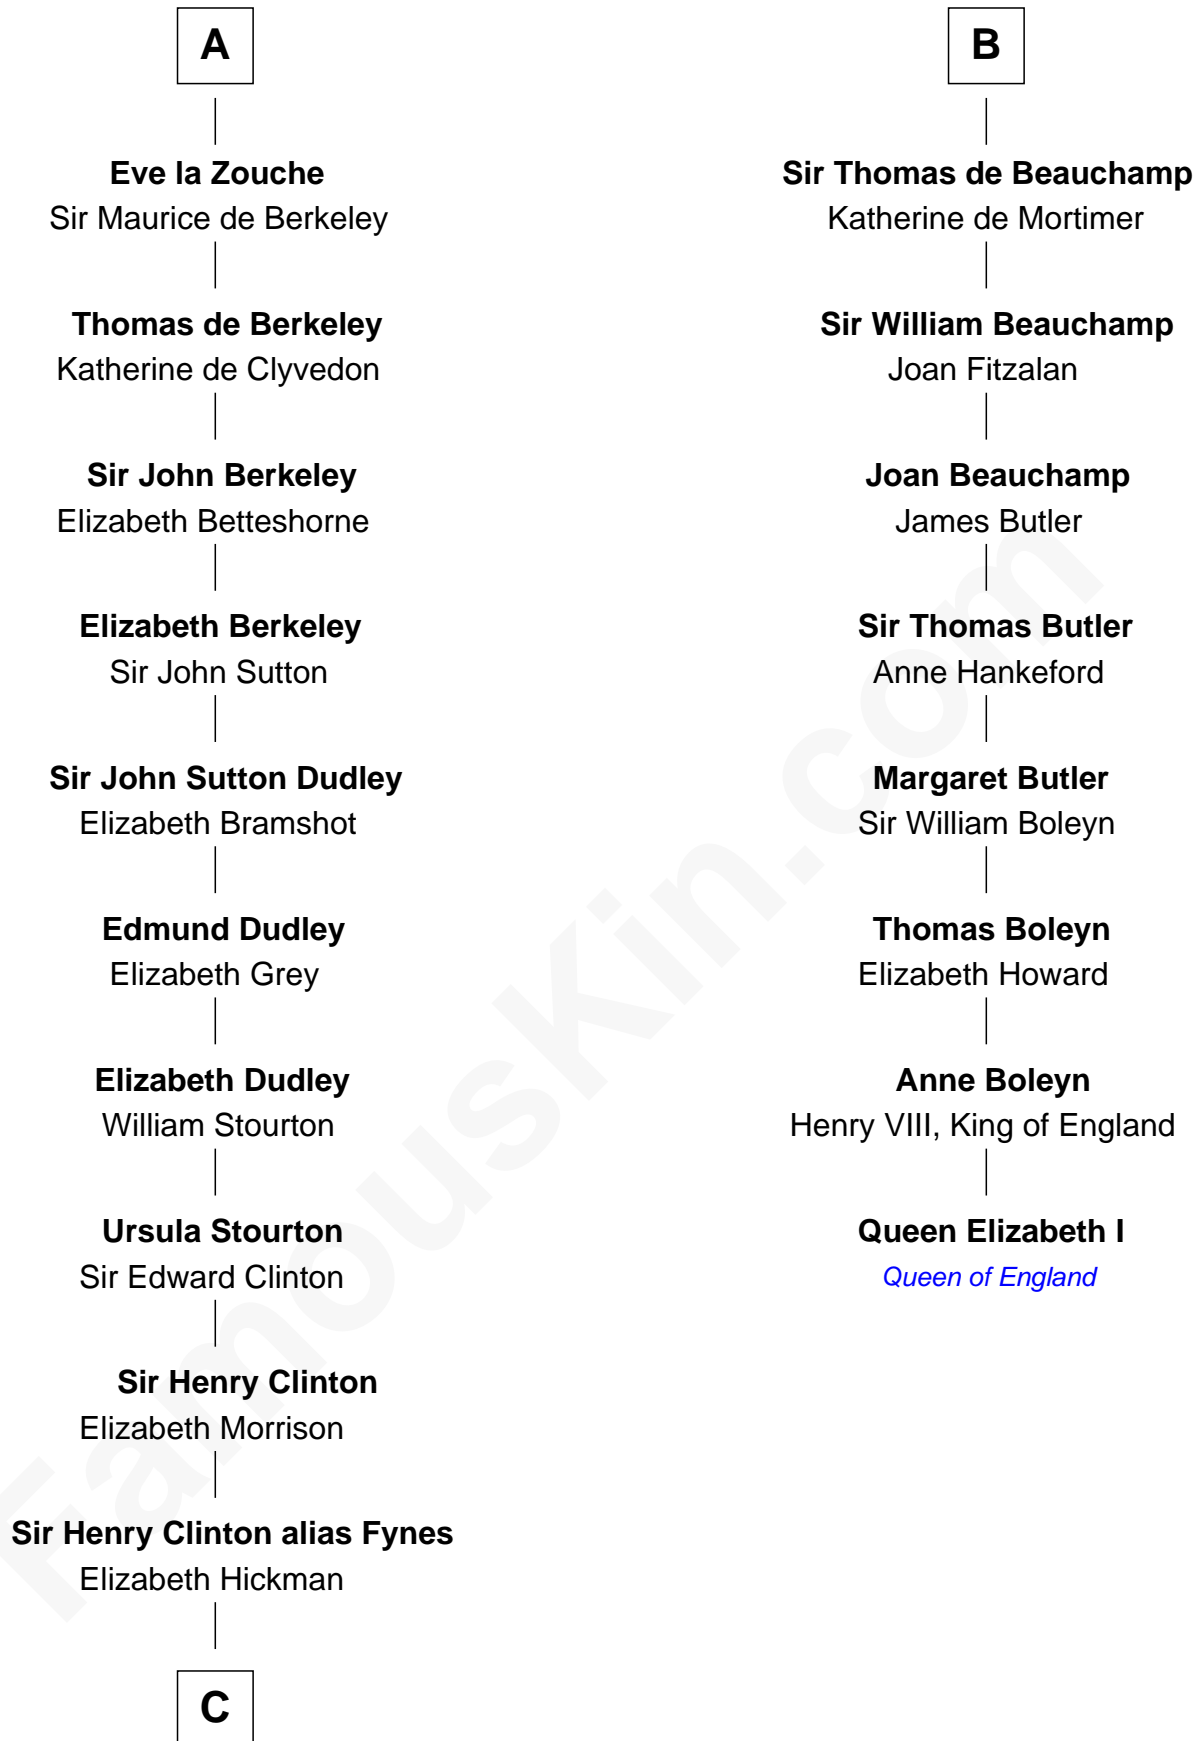

FamousKin.com Relationship Chart of

DeWitt Clinton

6th Governor of New York

14th cousin 7 times removed of

Queen Elizabeth I

Queen of England

Hugh de Claremont

Margaret de Roucy

Eva Marshal

William de Braiose

Eve de Braiose

Sir William de Cantilupe

Milicent de Cantilupe

Eudo la Zouche

A

Adeliza de Clermont-en-Beauvaisis

Isabel le Bigod

Maud FitzJohn

William de Beauchamp

Guy de Beauchamp

Alice de Toeni

B

C

William Clinton
Elizabeth Kennedy

James Clinton
Elizabeth Smith

Charles Clinton
Elizabeth Denniston

Gen. James Clinton
Mary DeWitt

DeWitt Clinton
6th Governor of New York

FamousKin.com