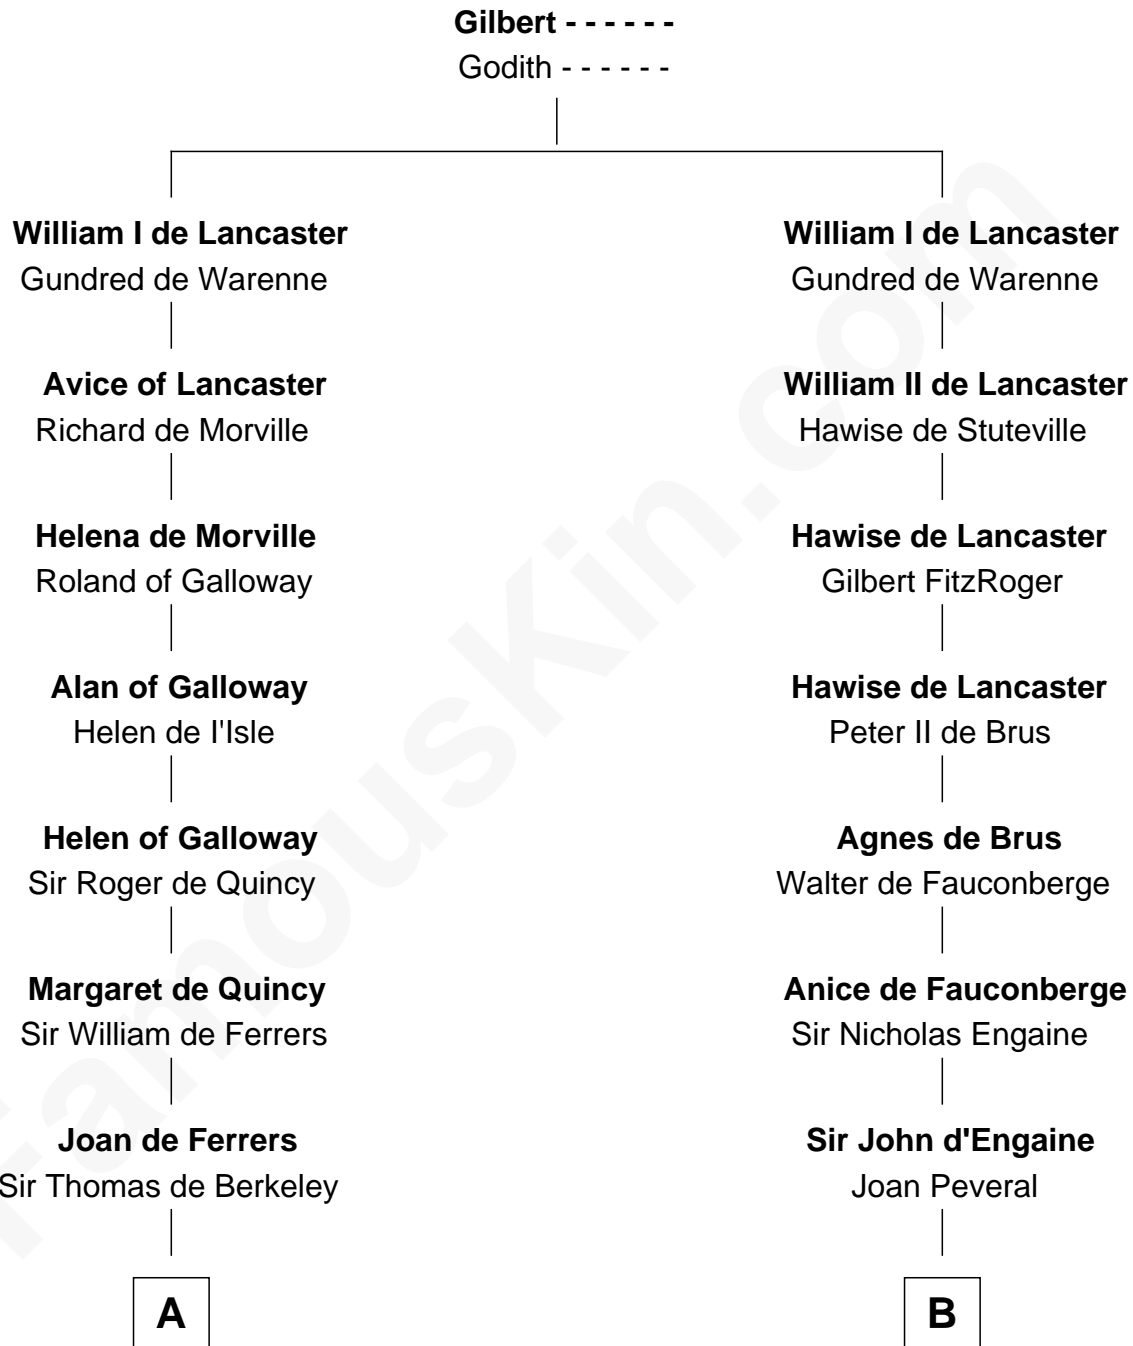

FamousKin.com Relationship Chart of

DeWitt Clinton

6th Governor of New York

14th cousin 7 times removed of

Queen Elizabeth I

Queen of England

C

William Clinton
Elizabeth Kennedy

James Clinton
Elizabeth Smith

Charles Clinton
Elizabeth Denniston

Gen. James Clinton
Mary DeWitt

DeWitt Clinton
6th Governor of New York

FamousKin.com