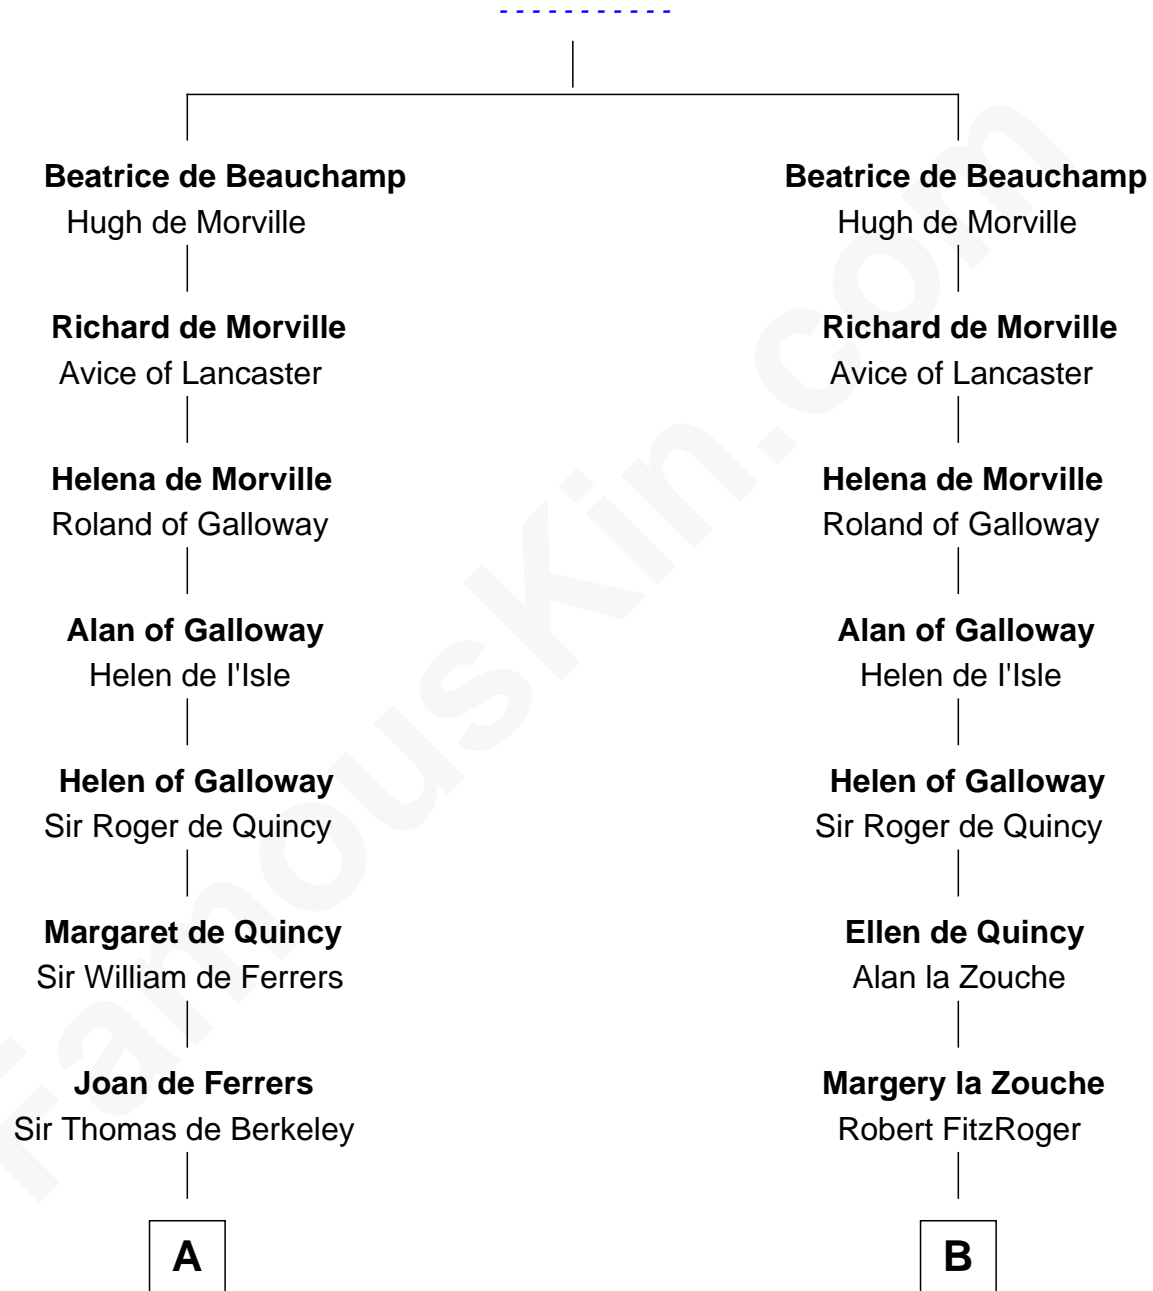

FamousKin.com Relationship Chart of

DeWitt Clinton

6th Governor of New York

15th cousin 6 times removed of

Queen Elizabeth I

Queen of England

Robert de Beauchamp

C

William Clinton
Elizabeth Kennedy

James Clinton
Elizabeth Smith

Charles Clinton
Elizabeth Denniston

Gen. James Clinton
Mary DeWitt

DeWitt Clinton
6th Governor of New York

FamousKin.com