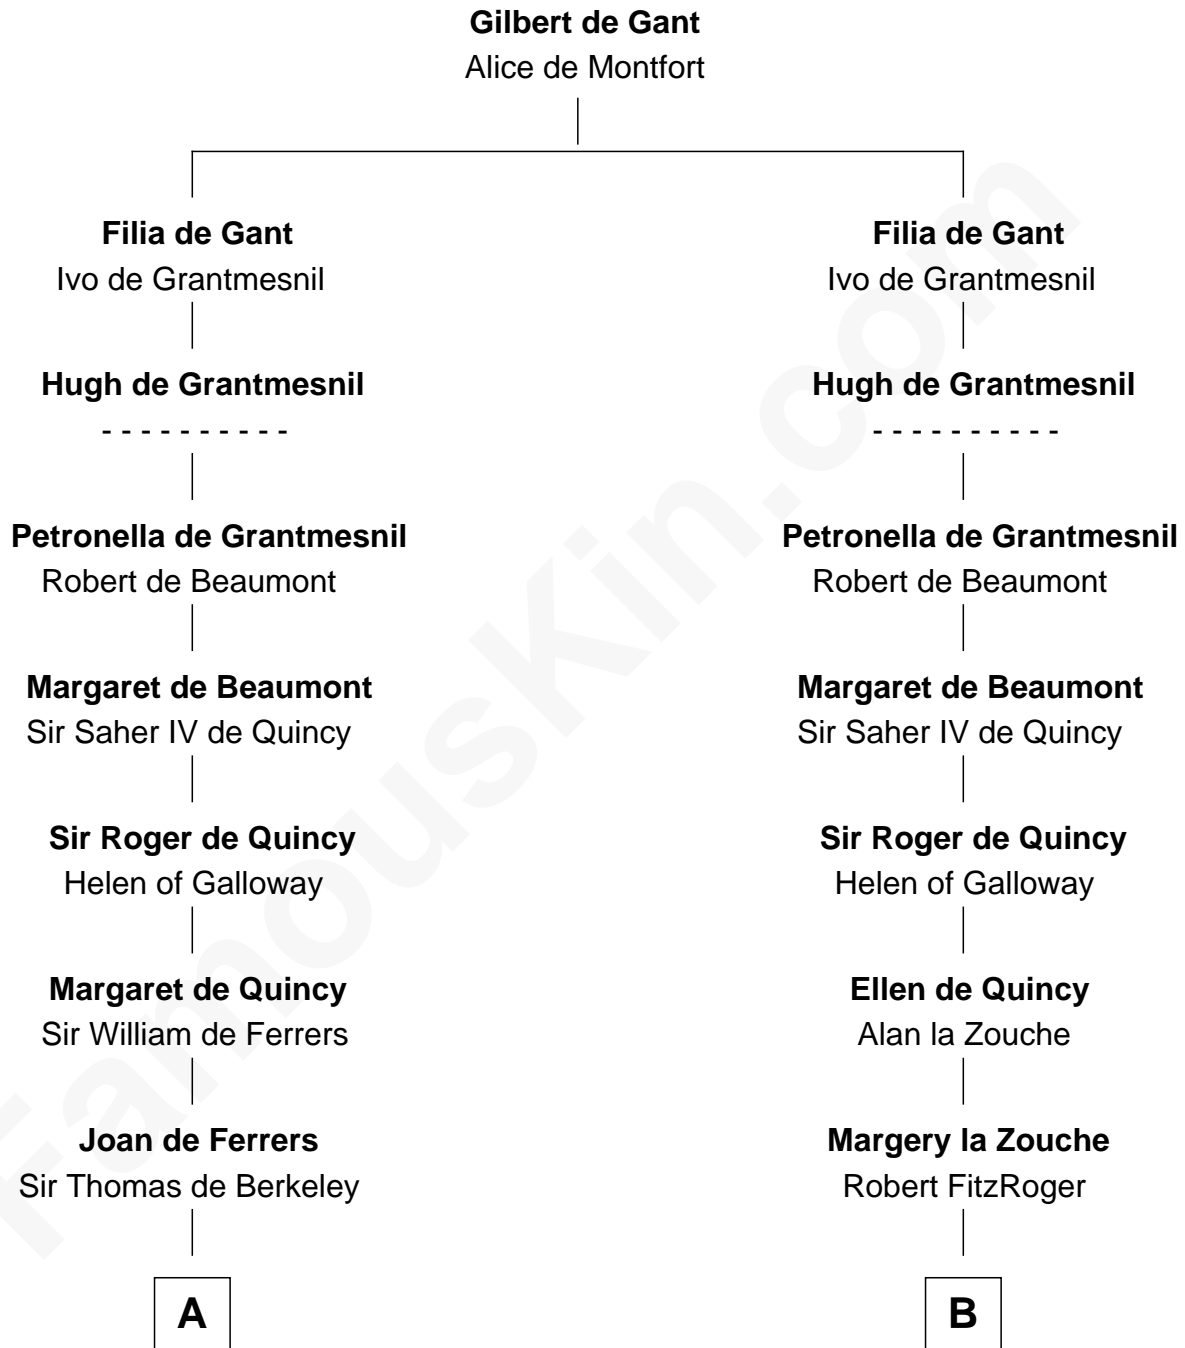

FamousKin.com Relationship Chart of

DeWitt Clinton

6th Governor of New York

15th cousin 6 times removed of

Queen Elizabeth I

Queen of England

C

William Clinton
Elizabeth Kennedy

James Clinton
Elizabeth Smith

Charles Clinton
Elizabeth Denniston

Gen. James Clinton
Mary DeWitt

DeWitt Clinton
6th Governor of New York

FamousKin.com