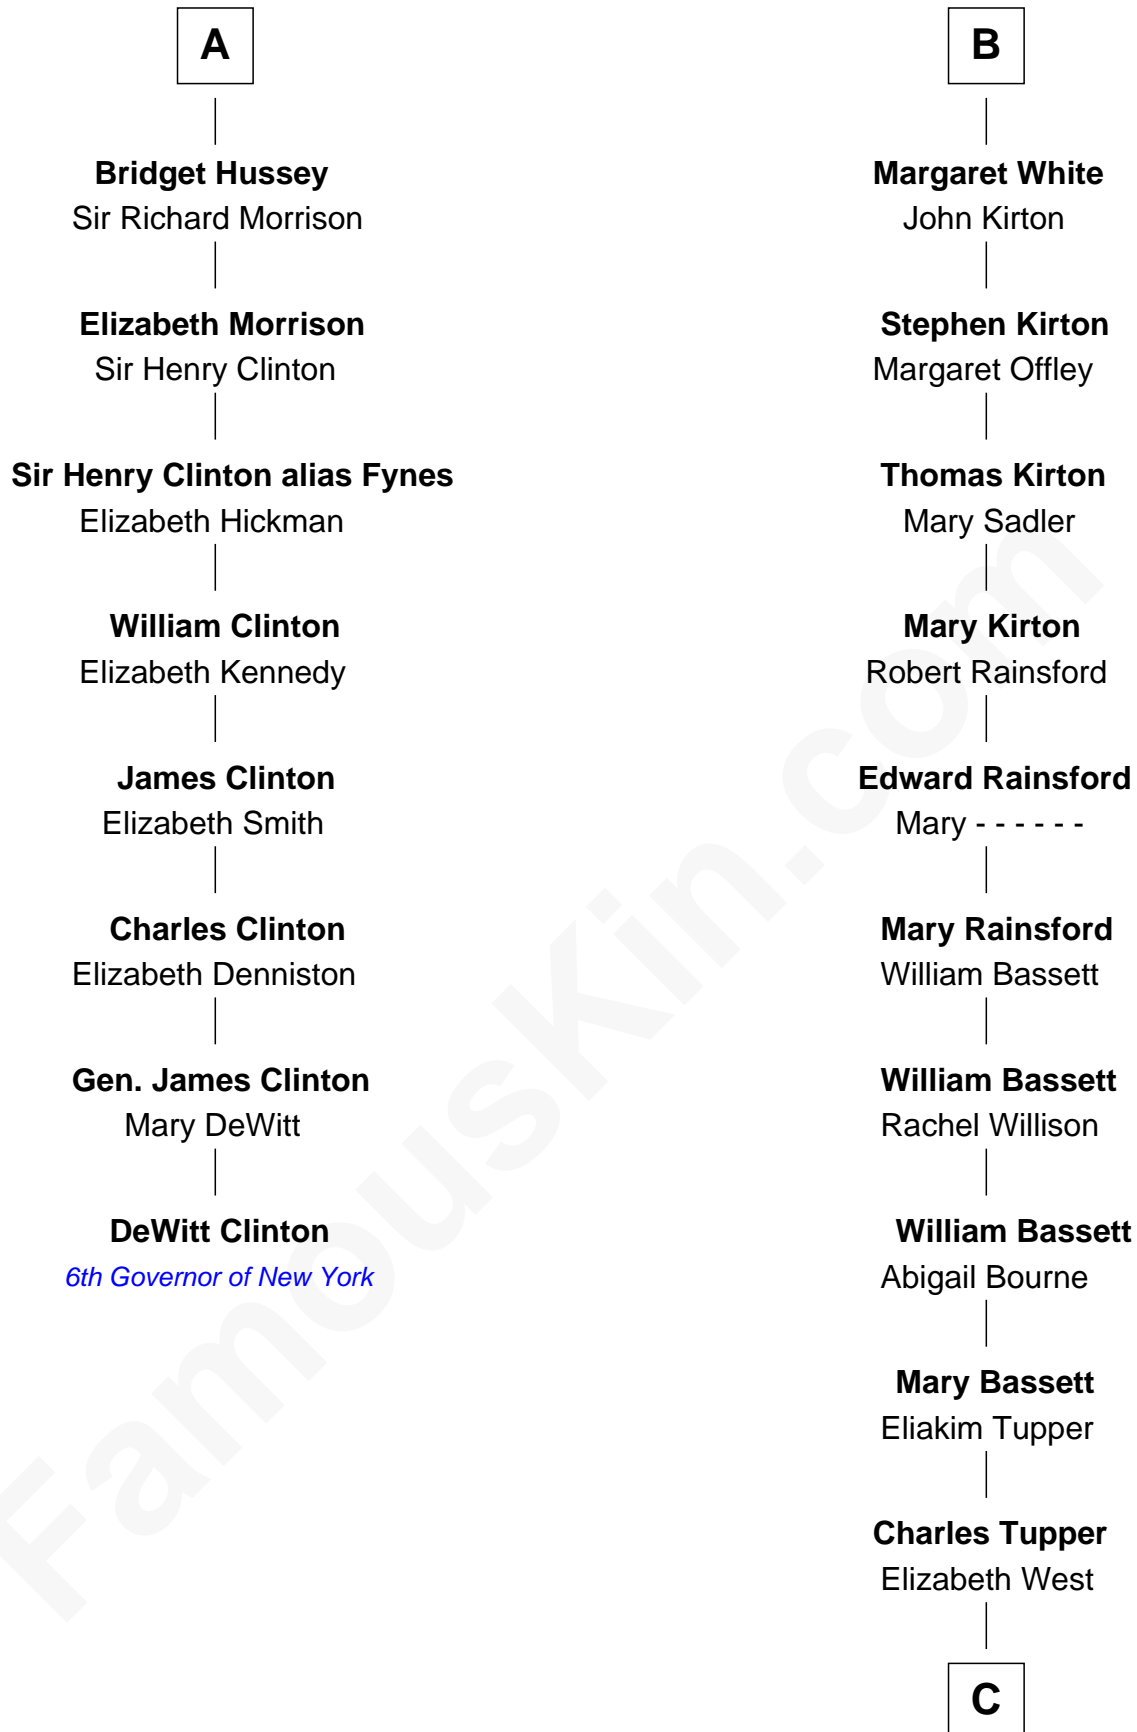

# FamousKin.com Relationship Chart of

**DeWitt Clinton**

*6th Governor of New York*

14th cousin 4 times removed of

**Sir Charles Tupper**

*6th Prime Minister of Canada*

**Henry Plantagenet**

Maud de Chaworth

**Henry of Lancaster**  
Isabella de Beaumont

**Blanche of Lancaster**  
John of Gaunt

**Elizabeth of Lancaster**  
John de Holand

**Constance de Holand**  
Sir John Grey

**Sir Edmund Grey**  
Katherine Percy

**George Grey**  
Catherine Herbert

**Anne Grey**  
Sir John Hussey

**A**

**Eleanor Plantagenet**  
Sir John de Beaumont

**Henry de Beaumont**  
Margaret de Vere

**Sir John de Beaumont**  
Katherine de Everingham

**Elizabeth Beaumont**  
Sir William Botreaux

**Margaret Botreaux**  
Sir Robert Hungerford

**Eleanor Hungerford**  
Sir John White

**Robert White**  
Margaret Gainsford

**B**

C

Rev. Charles Tupper

Miriam Lockhart