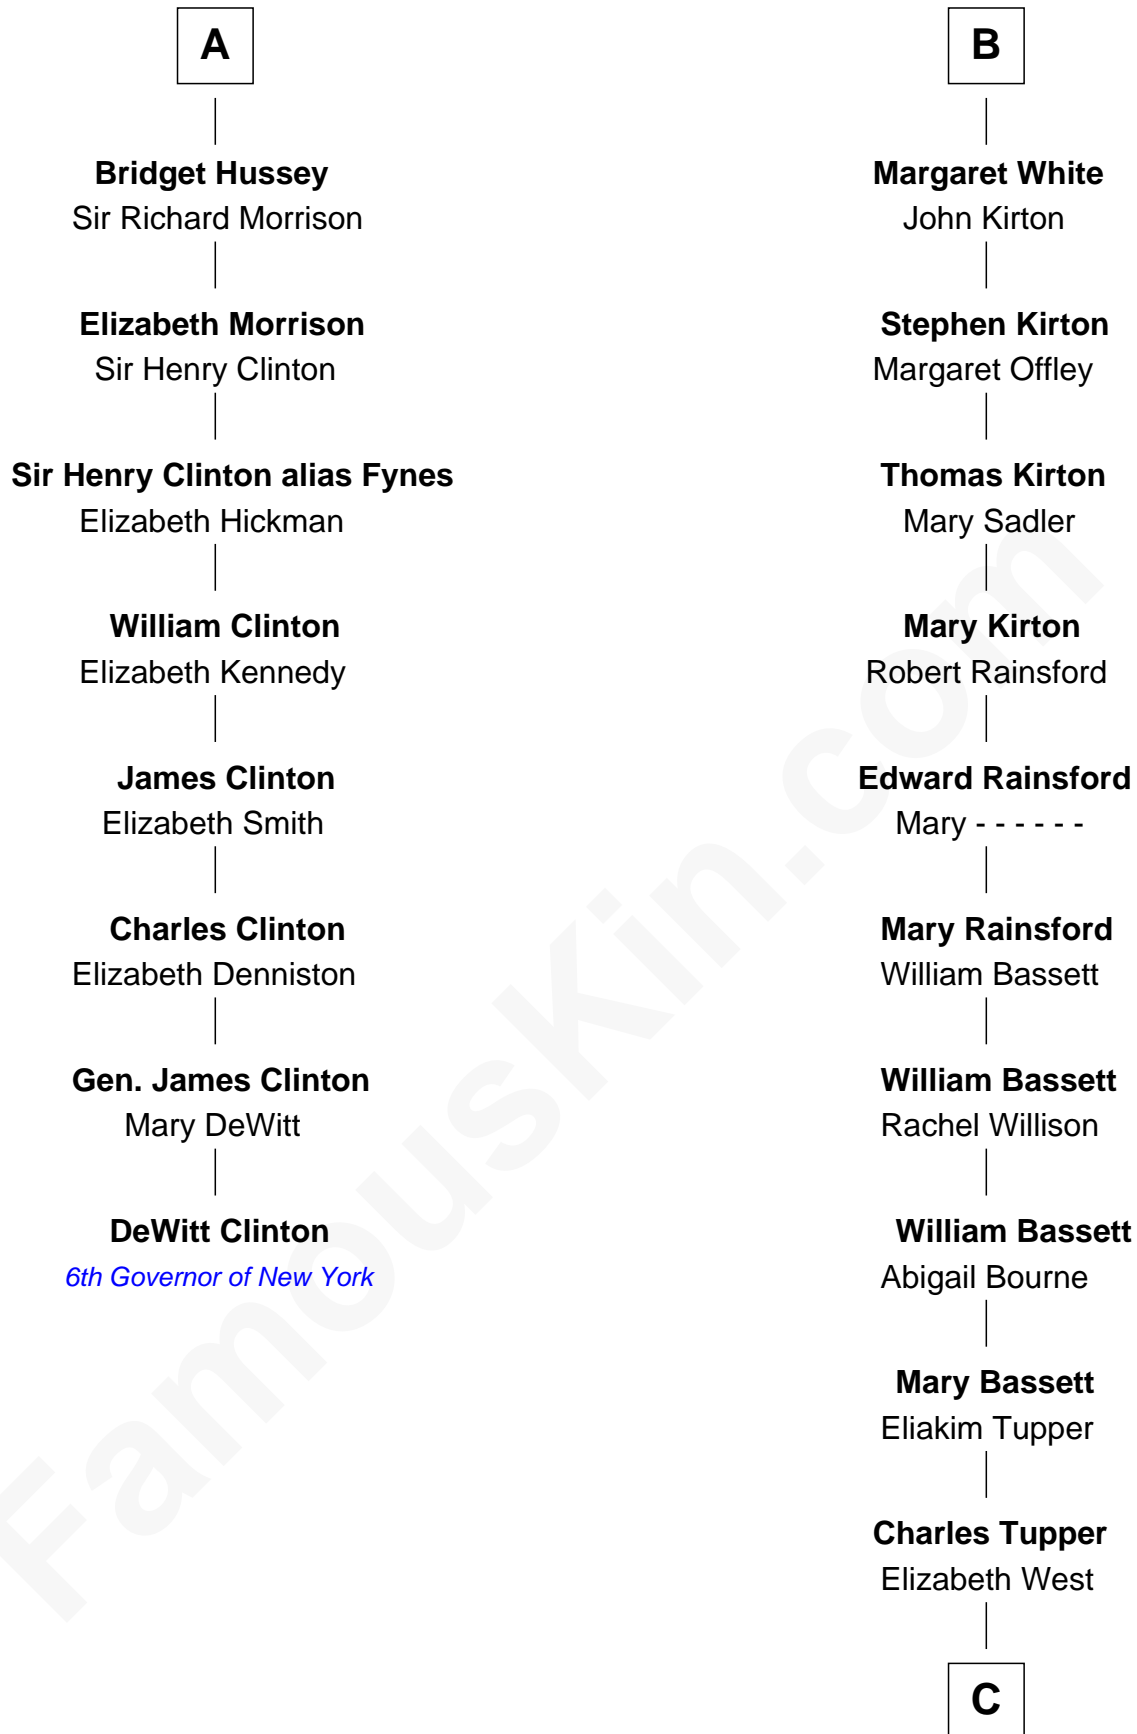

FamousKin.com Relationship Chart of

DeWitt Clinton

6th Governor of New York

14th cousin 4 times removed of

Sir Charles Tupper

6th Prime Minister of Canada

C

Rev. Charles Tupper

Miriam Lockhart

Sir Charles Tupper

6th Prime Minister of Canada

FamousKin.com