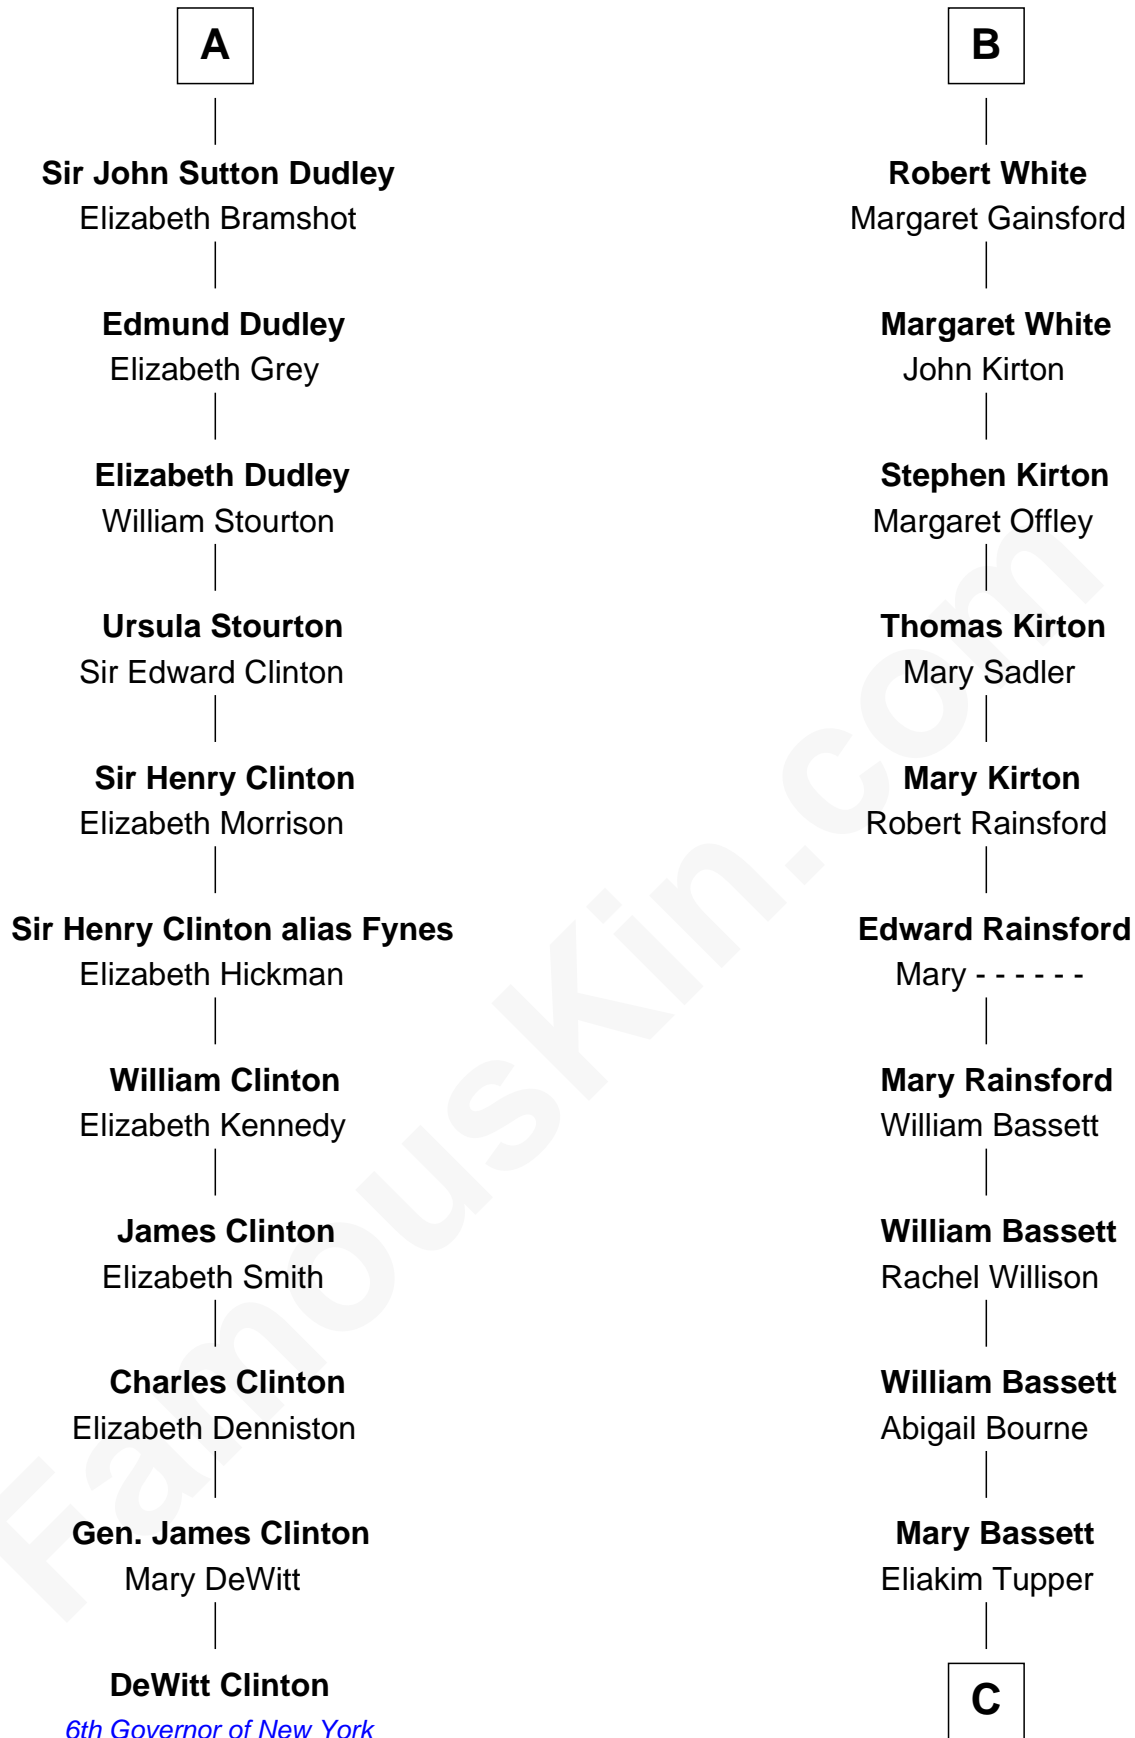

# FamousKin.com Relationship Chart of

**DeWitt Clinton**

*6th Governor of New York*

17th cousin 2 times removed of

**Sir Charles Tupper**

*6th Prime Minister of Canada*

**Sir Hugh le Despencer**

Aveline Basset

**Alice le Despenser**

Sir John Sutton

**Sir John Sutton**

Constance Blount

**Sir John Sutton**

Elizabeth Berkeley

**A**

**Eleanor le Despencer**

Sir Walter Hungerford

**Sir Robert Hungerford**

Margaret Botreaux

**Eleanor Hungerford**

Sir John White

**B**

**C**

**Charles Tupper**

Elizabeth West

**Rev. Charles Tupper**

Miriam Lockhart

**Sir Charles Tupper**

*6th Prime Minister of Canada*

FamousKin.com