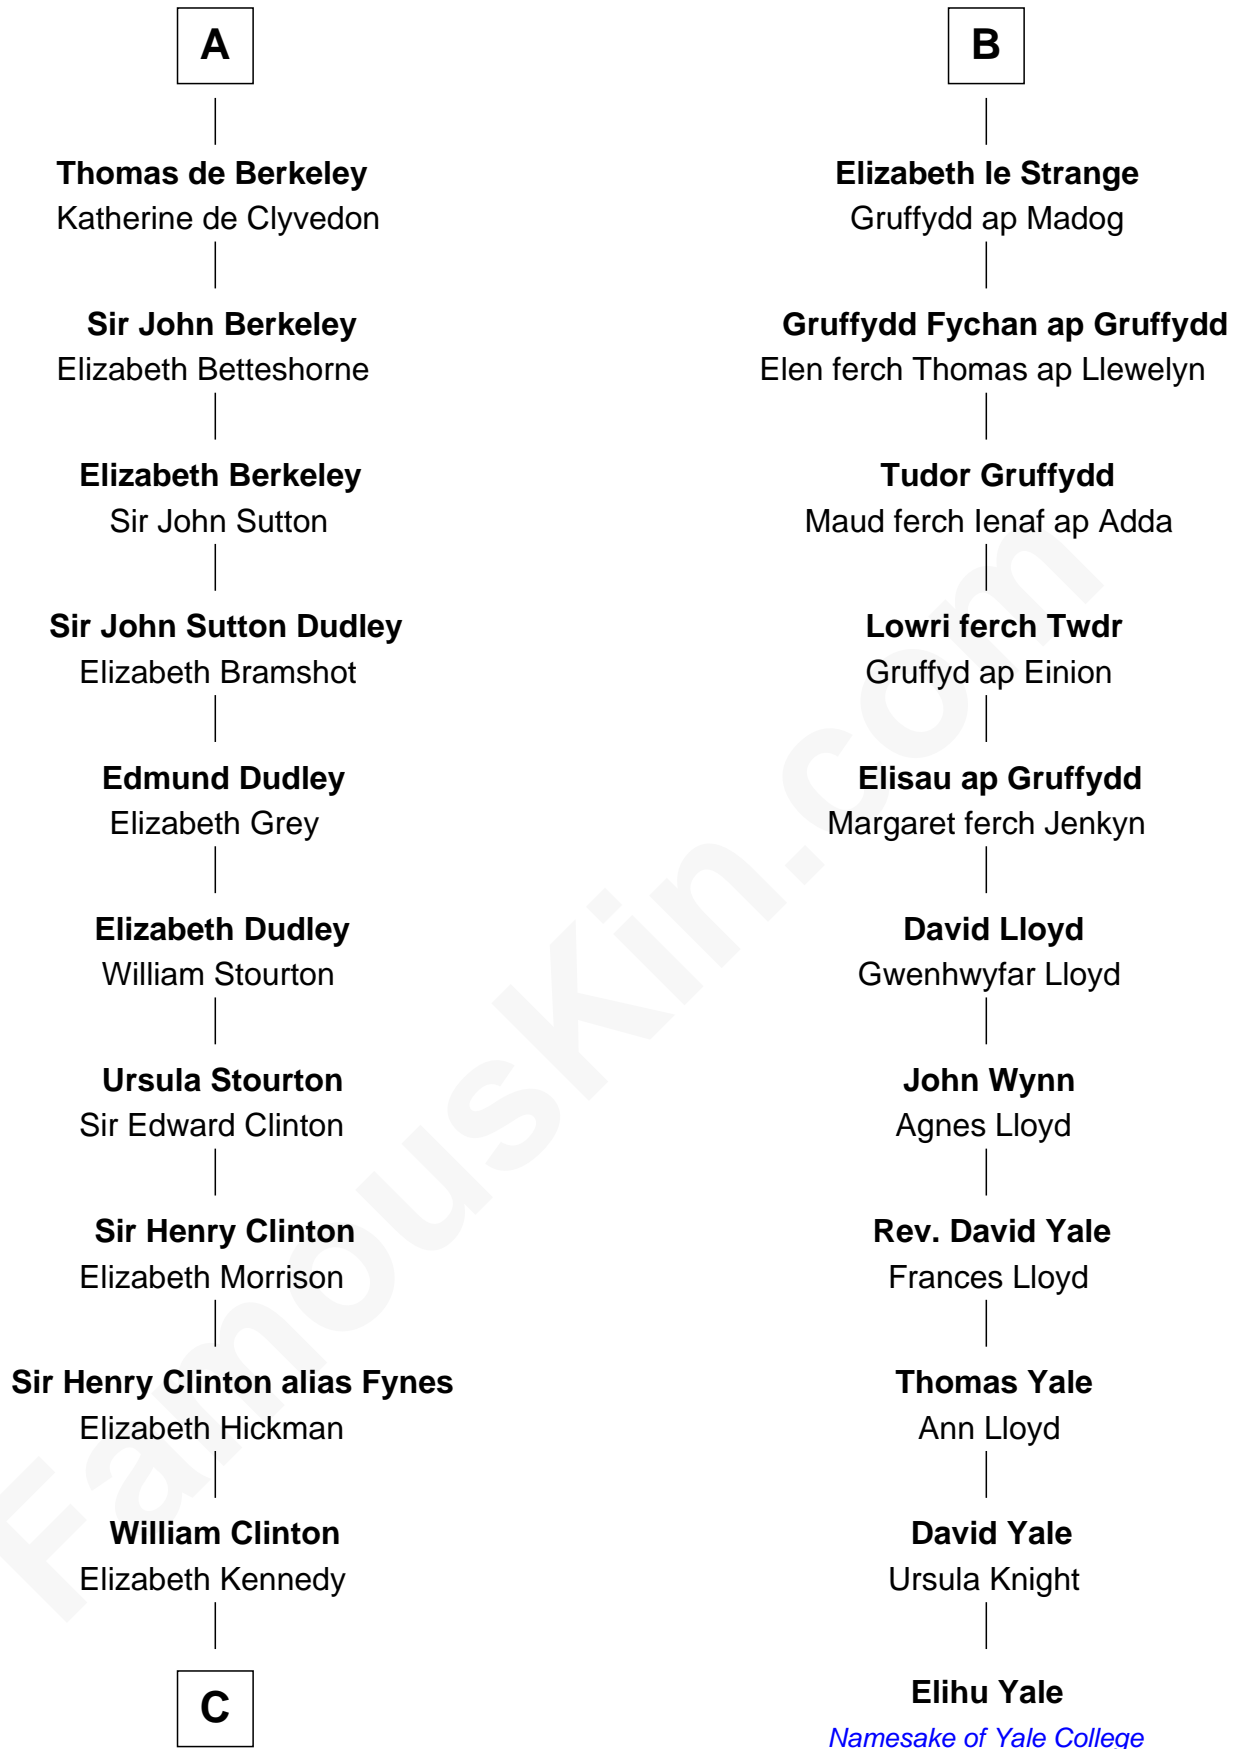

FamousKin.com Relationship Chart of

DeWitt Clinton

6th Governor of New York

17th cousin 3 times removed of

Elihu Yale

Benefactor and Namesake of Yale College

C

James Clinton
Elizabeth Smith

Charles Clinton
Elizabeth Denniston

Gen. James Clinton
Mary DeWitt

DeWitt Clinton
6th Governor of New York

FamousKin.com