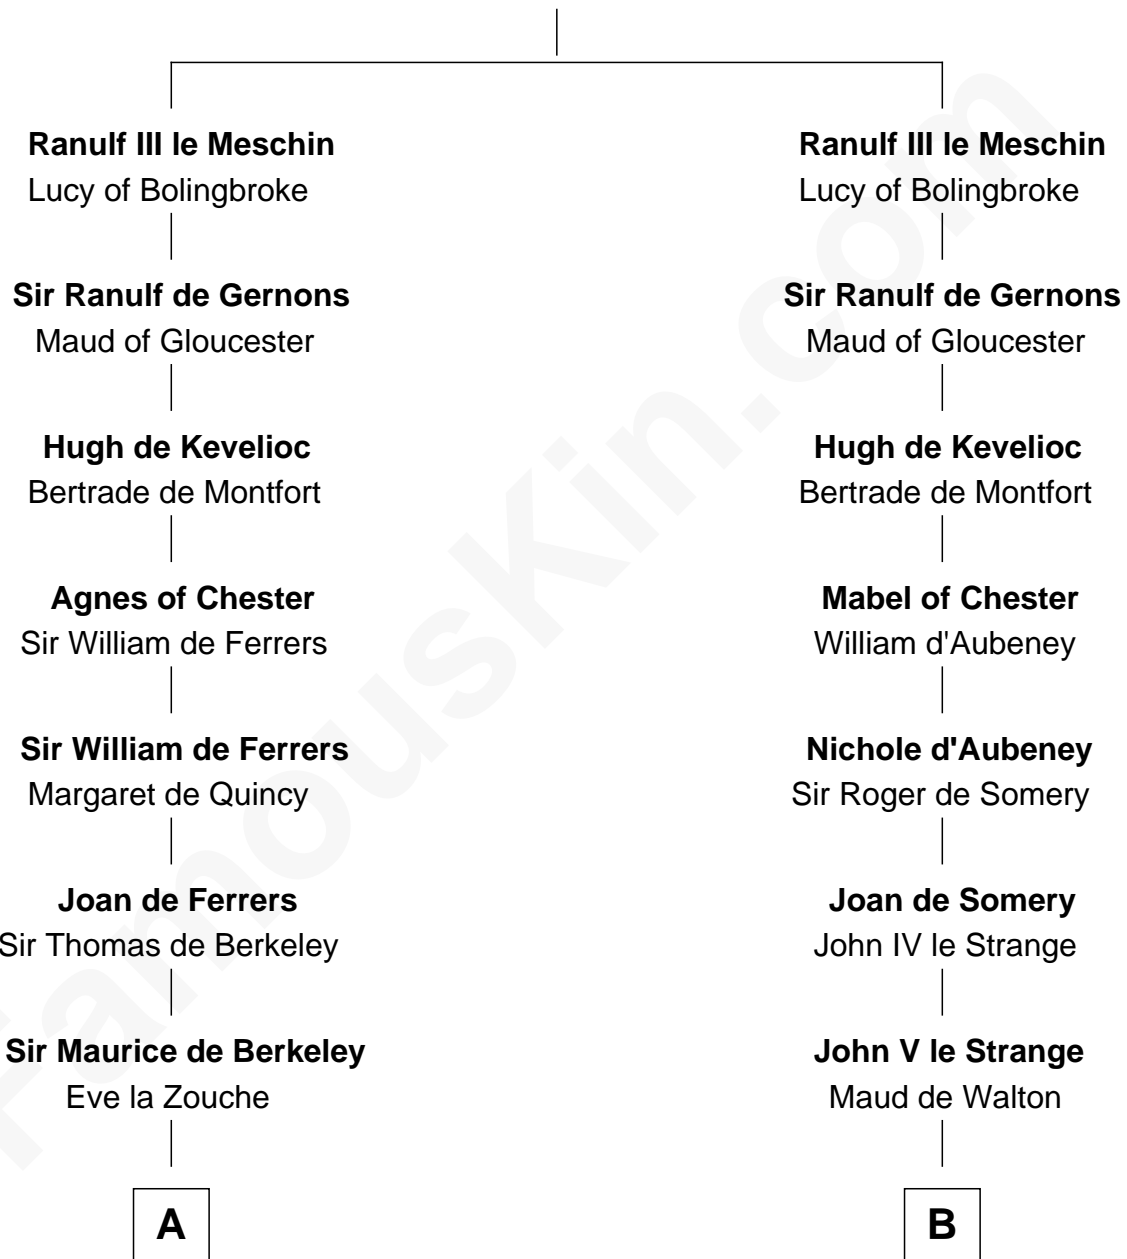

FamousKin.com Relationship Chart of

DeWitt Clinton

6th Governor of New York

17th cousin 3 times removed of

Elihu Yale

Benefactor and Namesake of Yale College

Ranulf de Briquessart

Margaret Goz

C

James Clinton
Elizabeth Smith

Charles Clinton
Elizabeth Denniston

Gen. James Clinton
Mary DeWitt

DeWitt Clinton
6th Governor of New York

FamousKin.com