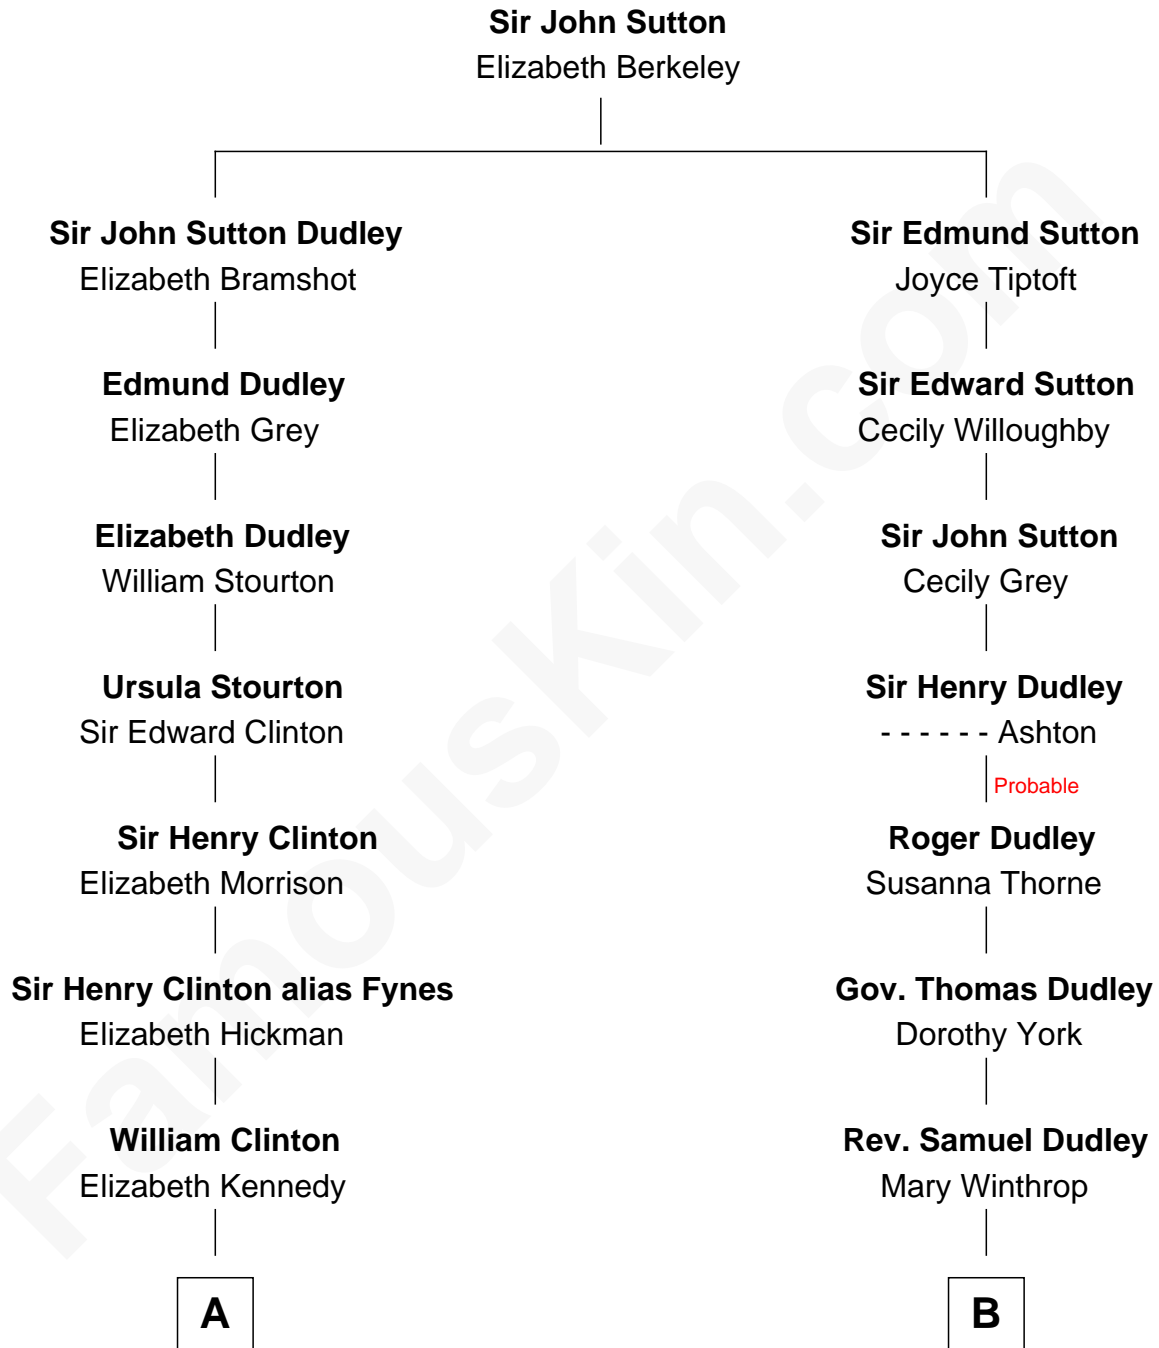

FamousKin.com Relationship Chart of

DeWitt Clinton

6th Governor of New York

10th cousin 7 times removed of

Christopher Reeve

Movie Actor

Christopher Reeve photo by [Jbfrankel](#) [\(CC BY-SA 3.0\)](#)