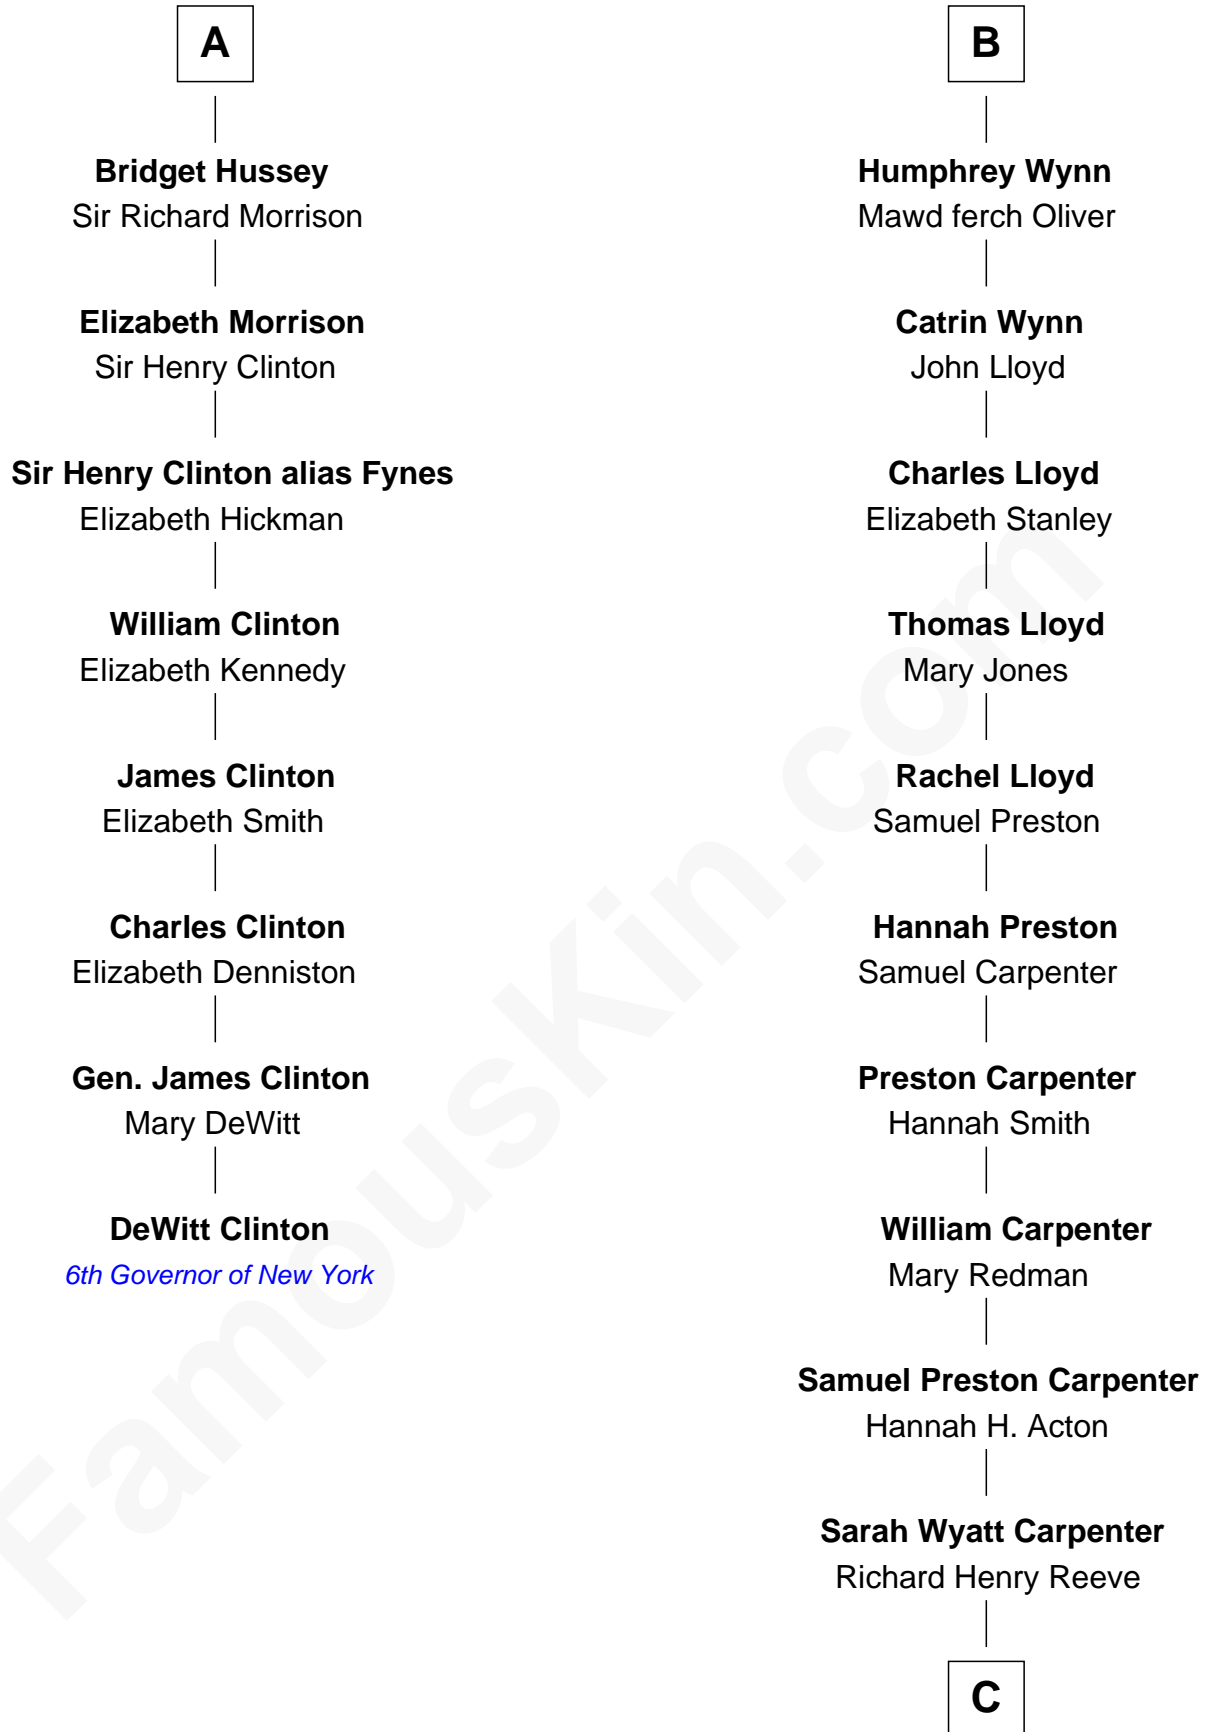

FamousKin.com Relationship Chart of

DeWitt Clinton

6th Governor of New York

14th cousin 6 times removed of

Christopher Reeve

Movie Actor

C

Augustus Henry Reeve
Margaretta Willis Baldwin