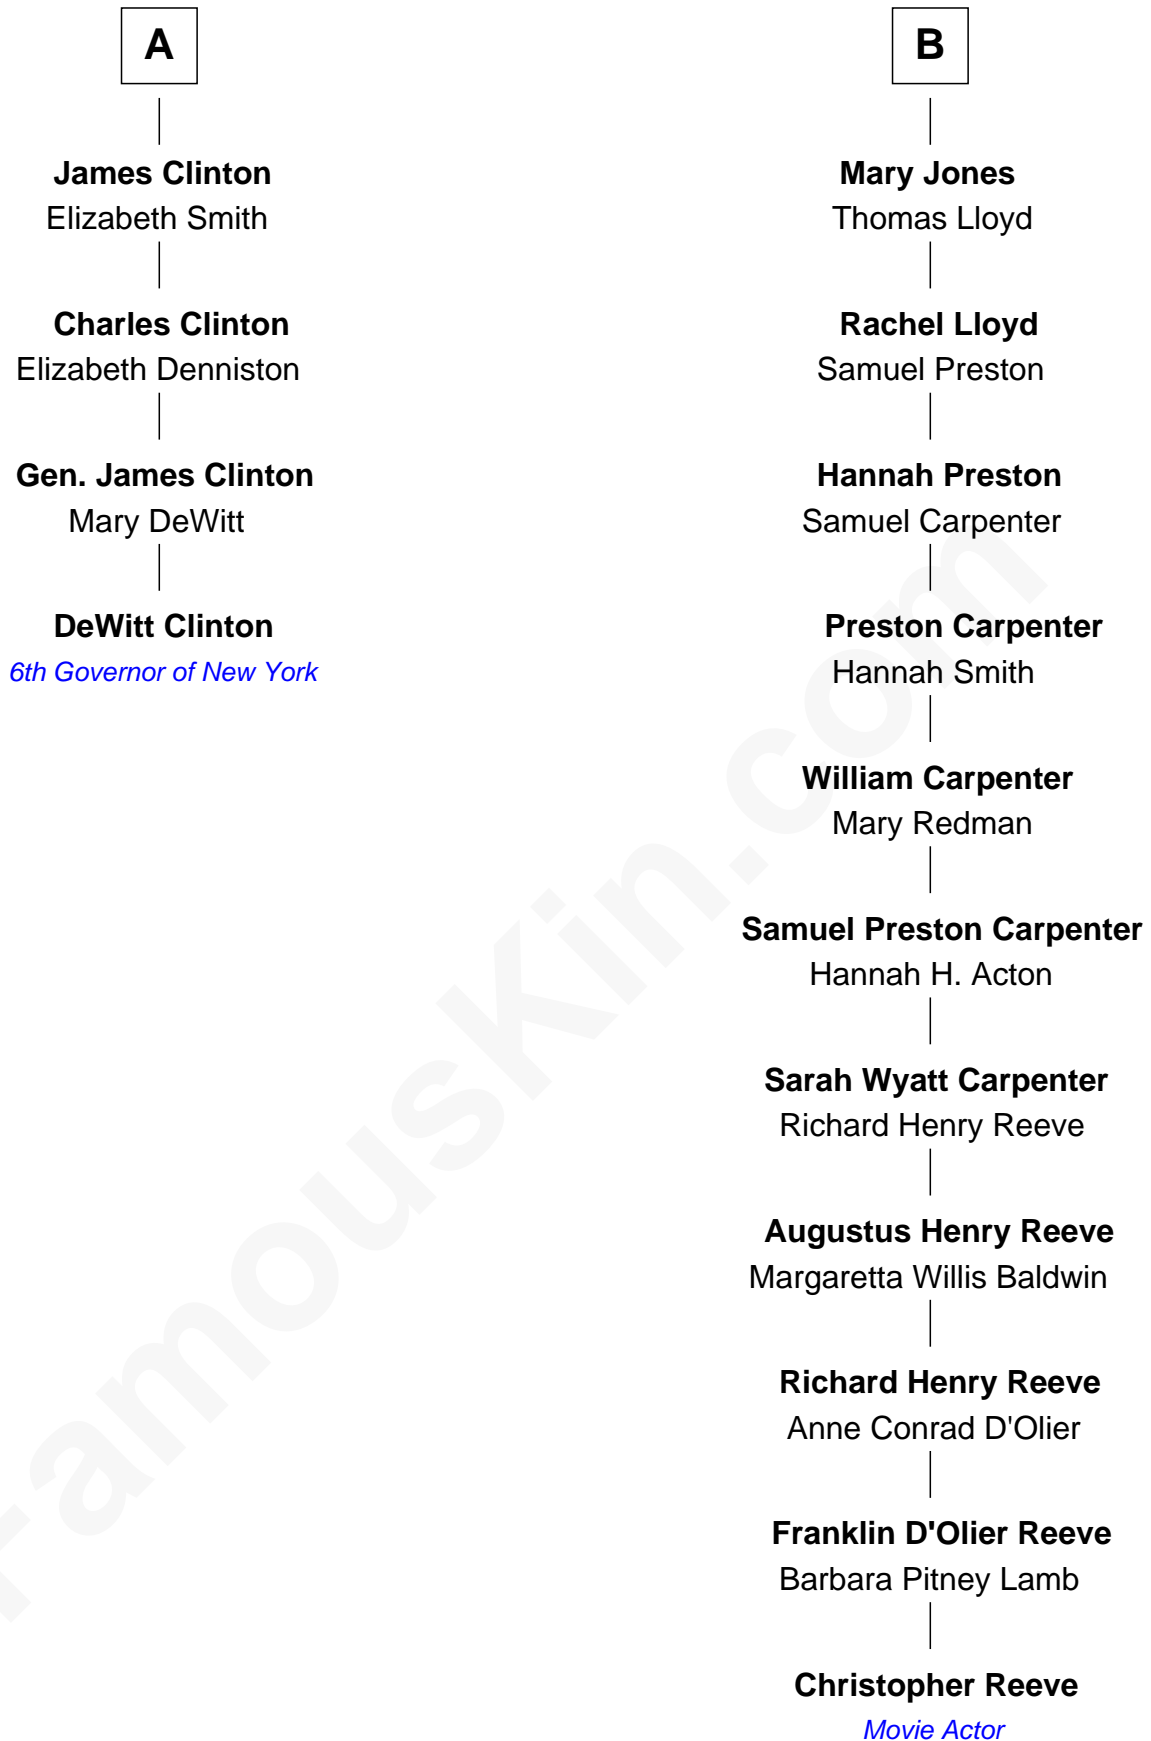

# FamousKin.com Relationship Chart of

**DeWitt Clinton**

*6th Governor of New York*

10th cousin 7 times removed of

**Christopher Reeve**

*Movie Actor*

**Sir Walter Devereux**

Elizabeth Merbery

**Anne Devereux**

William Herbert

**Catherine Herbert**

George Grey

**Anne Grey**

Sir John Hussey

**Bridget Hussey**

Sir Richard Morrison

**Elizabeth Morrison**

Sir Henry Clinton

**Sir Henry Clinton alias Fynes**

Elizabeth Hickman

**William Clinton**

Elizabeth Kennedy

**A**

**Sir Walter Devereux**

Edmund Walter

**Mary Walter**

Sir Edward Littleton

**Mary Littleton**

Gilbert Jones

Probable

**B**

Christopher Reeve photo by [Jbfrankel](#) [\(CC BY-SA 3.0\)](#)