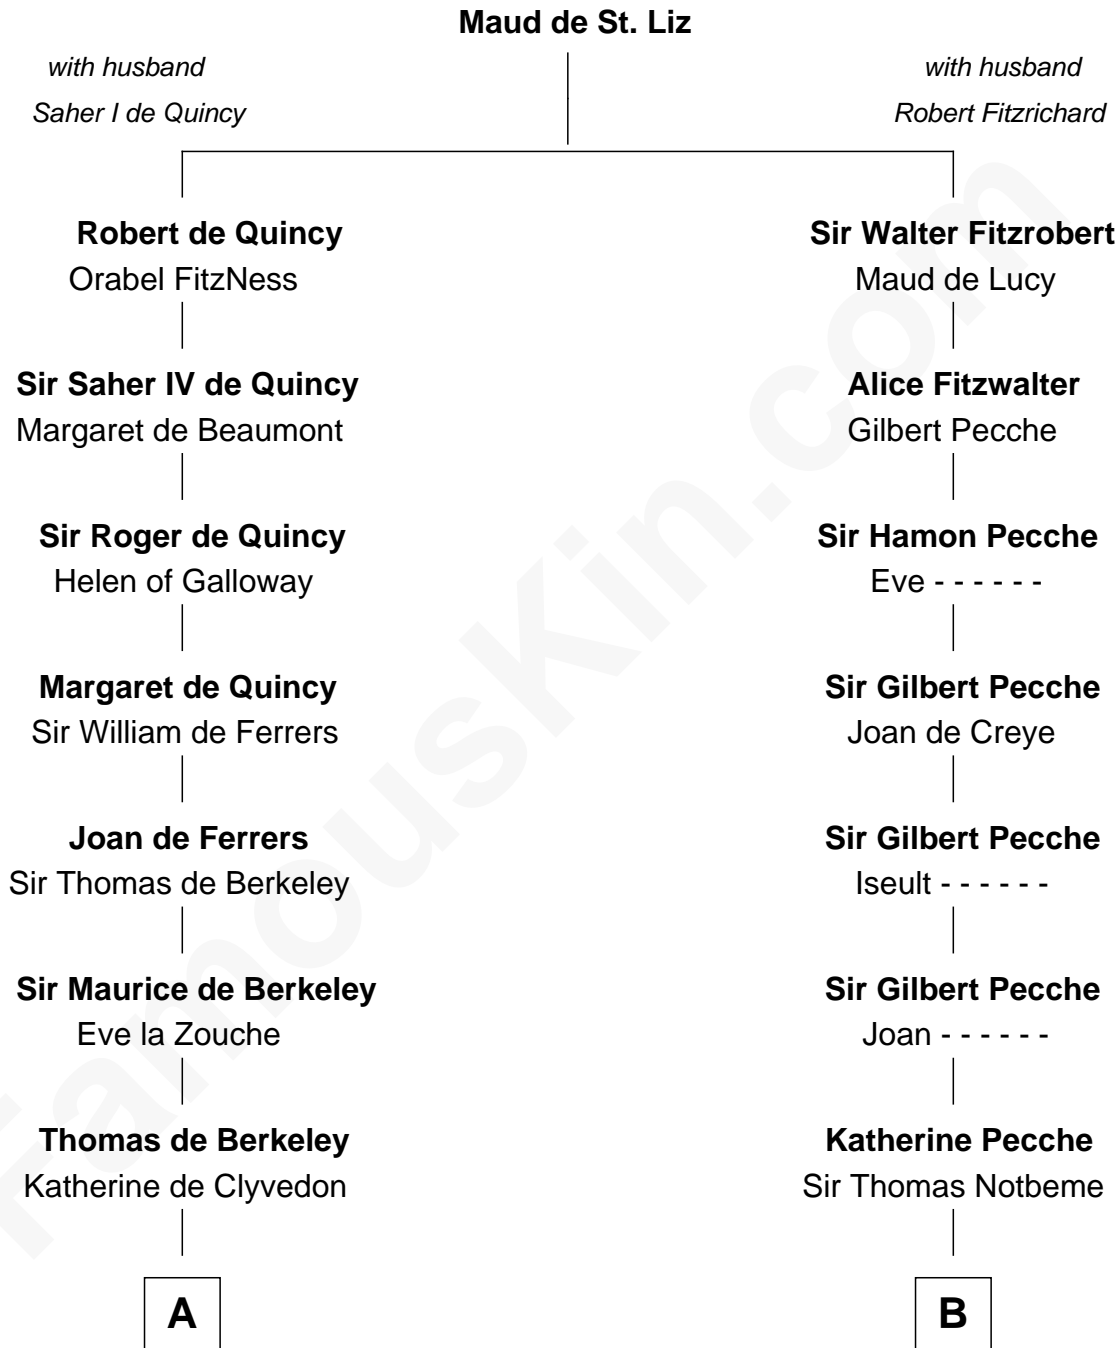

FamousKin.com Relationship Chart of

DeWitt Clinton

6th Governor of New York

19th cousin 2 times removed of

Nathaniel Hawthorne

Author of The Scarlet Letter

C

Charles Clinton
Elizabeth Denniston

Gen. James Clinton
Mary DeWitt

DeWitt Clinton
6th Governor of New York

D

Mary Giddings
Thomas Manning

John Manning
Ruth Potter

Richard Manning
Miriam Lord

Elizabeth Clarke Manning
Nathaniel Hathorne

Nathaniel Hawthorne
Author of The Scarlet Letter