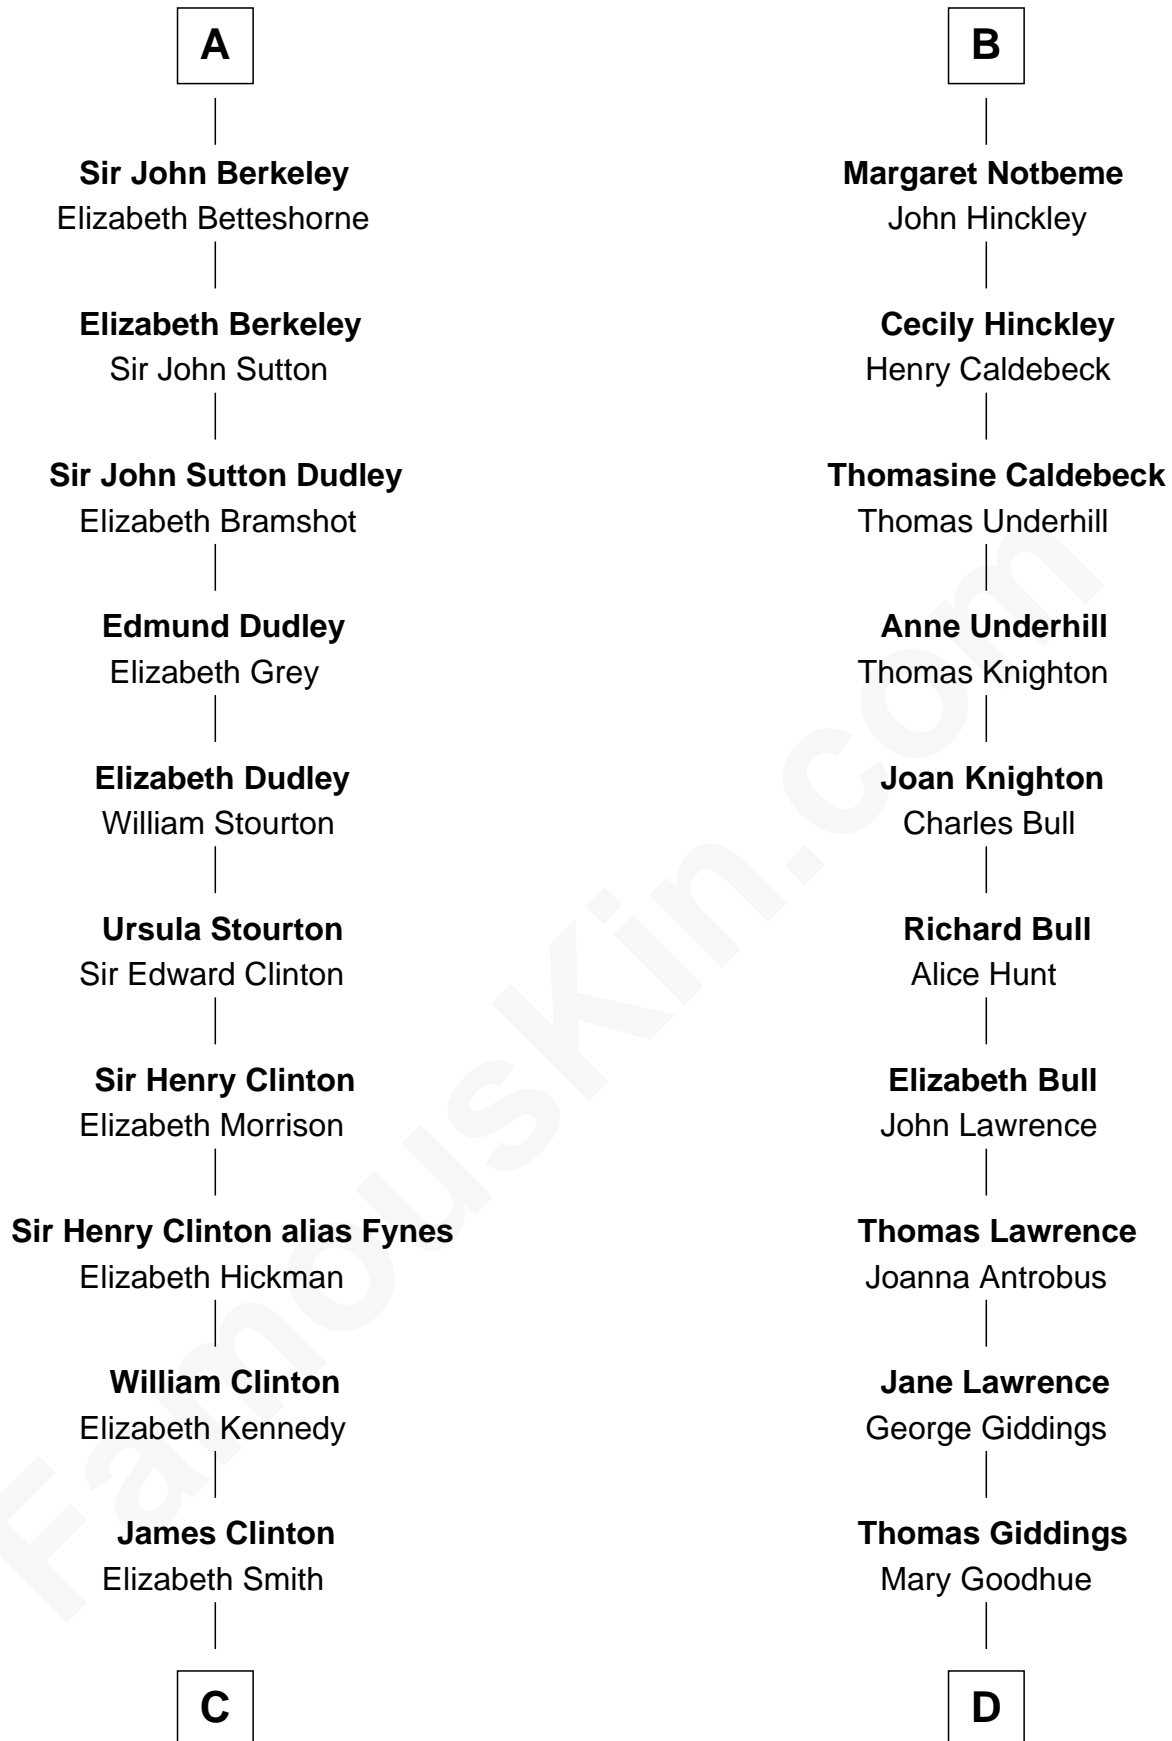

FamousKin.com Relationship Chart of

DeWitt Clinton

6th Governor of New York

19th cousin 2 times removed of

Nathaniel Hawthorne

Author of The Scarlet Letter

C

Charles Clinton
Elizabeth Denniston

Gen. James Clinton
Mary DeWitt

DeWitt Clinton
6th Governor of New York

D

Mary Giddings
Thomas Manning

John Manning
Ruth Potter

Richard Manning
Miriam Lord

Elizabeth Clarke Manning
Nathaniel Hathorne

Nathaniel Hawthorne
Author of The Scarlet Letter