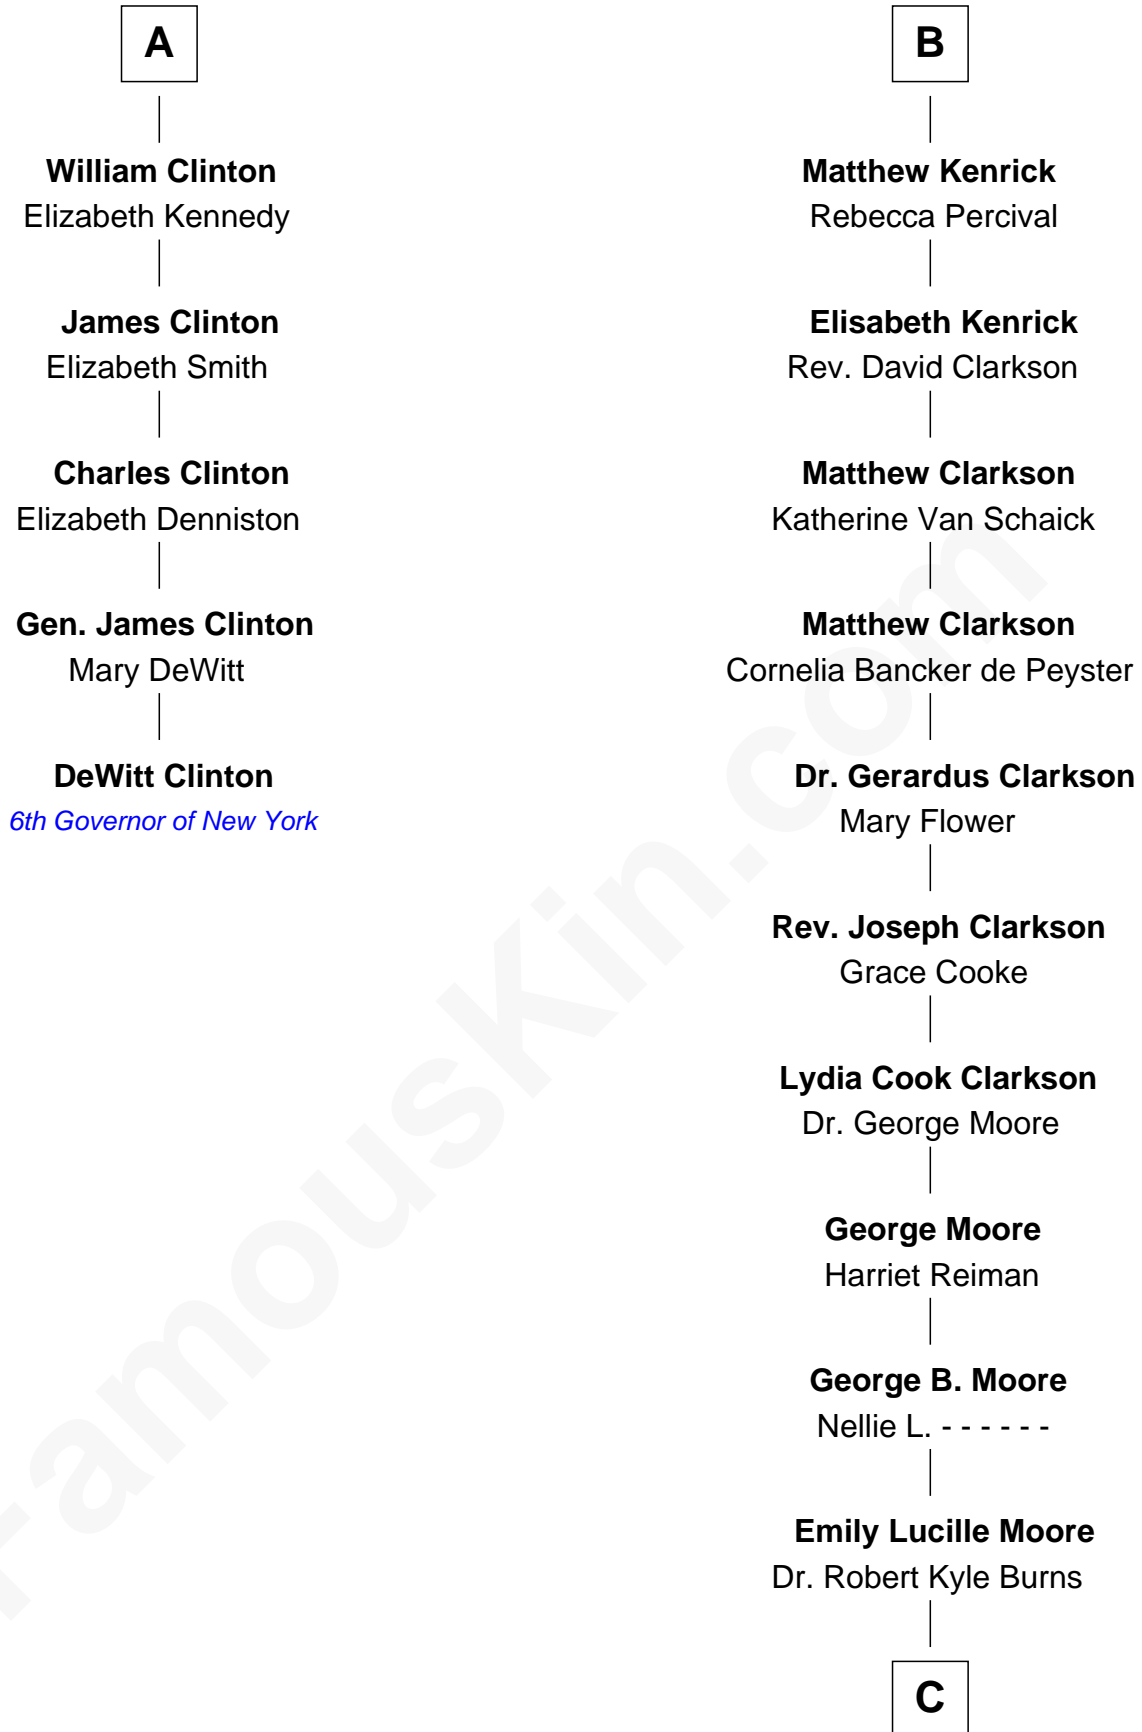

FamousKin.com Relationship Chart of

DeWitt Clinton

6th Governor of New York

11th cousin 7 times removed of

Ken Burns

Documentary Filmmaker

Sir Reynold Grey

*with wife
Margaret de Ros*

*with wife
Joan Astley*

Sir John Grey
Constance de Holand

Robert Grey
Eleanor Lowe

Sir Edmund Grey
Katherine Percy

Humphrey Grey
Anne Fielding

George Grey
Catherine Herbert

Sir Edward Grey

Anne Grey
Sir John Hussey

Agnes Grey
Richard Mitton

Bridget Hussey
Sir Richard Morrison

Elizabeth Mitton
Nicholas Grosvenor

Elizabeth Morrison
Sir Henry Clinton

Eleanor Grosvenor
Jasper Lodge

Sir Henry Clinton alias Fynes
Elizabeth Hickman

Elizabeth Lodge
John Kenrick

A

B

C

Robert Kyle Burns

Lyla Smith Tupper

Ken Burns

Documentary Filmmaker