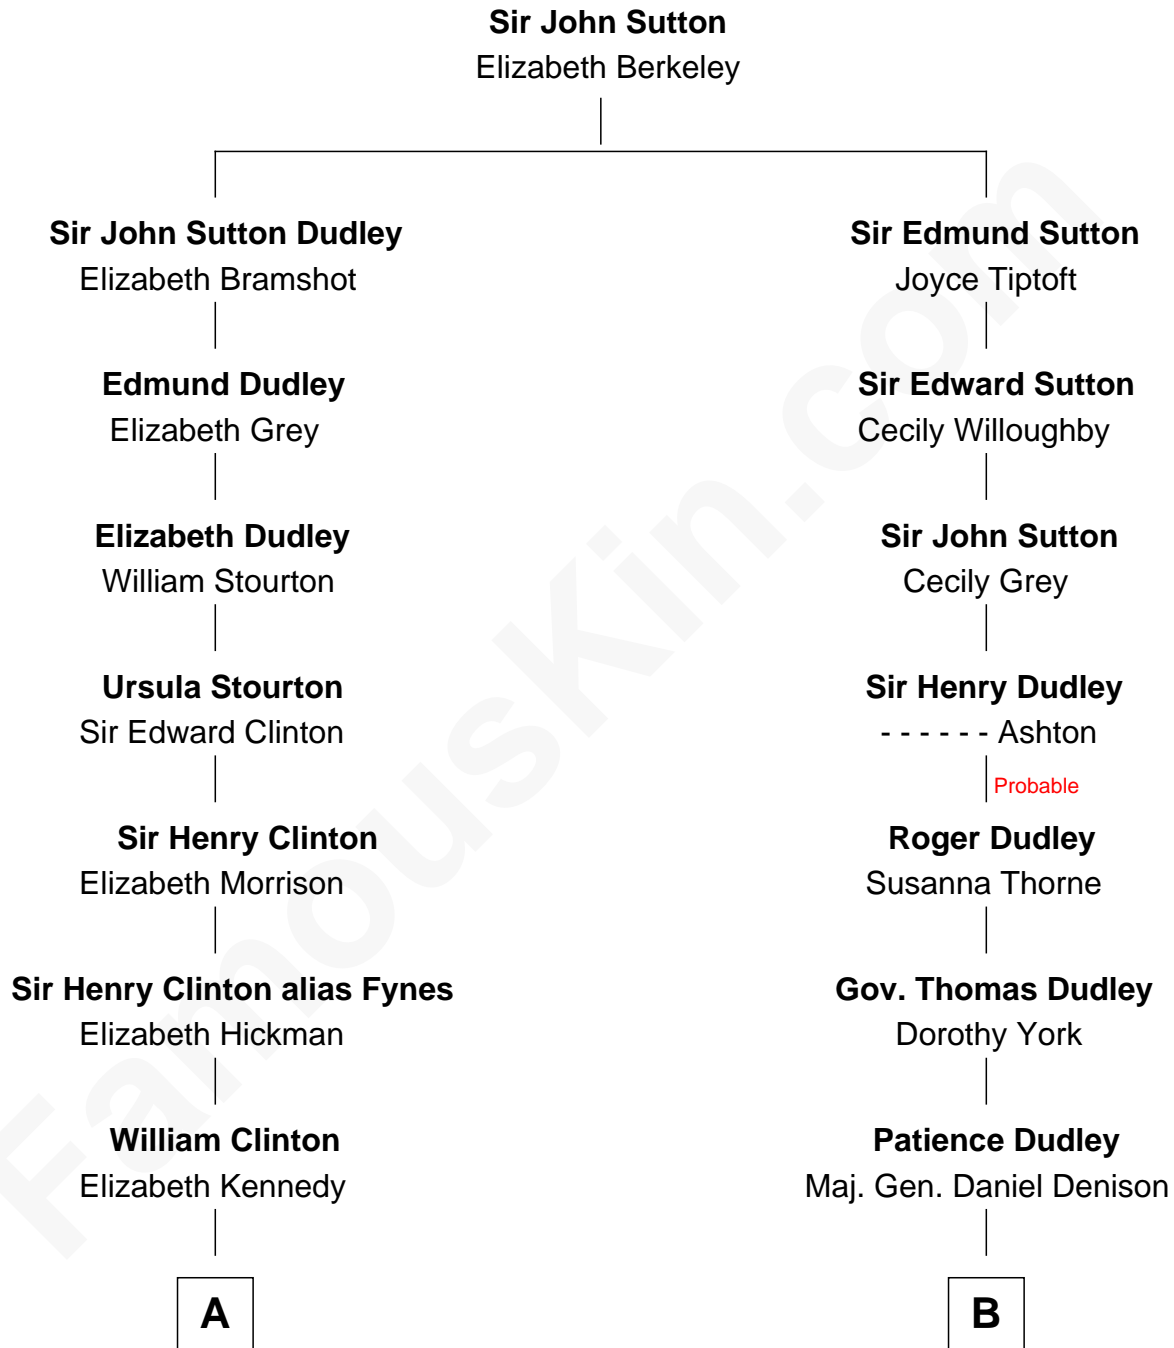

FamousKin.com

Relationship Chart of

DeWitt Clinton

6th Governor of New York

10th cousin 3 times removed of

Colonel Robert Gould Shaw

U.S. Civil War leader of film "Glory" fame

A

James Clinton
Elizabeth Smith

Charles Clinton
Elizabeth Denniston

Gen. James Clinton
Mary DeWitt

DeWitt Clinton
6th Governor of New York

B

Elizabeth Denison
Rev. John Rogers

Dr. Daniel Rogers
Sarah Appleton

Rev. Daniel Rogers
Elizabeth Ruggles

Sarah Rogers
Samuel Parkman

Elizabeth Willard Parkman
Robert Gould Shaw

Francis George Shaw
Sarah Blake Sturgis

Colonel Robert Gould Shaw
Main character in film "Glory"