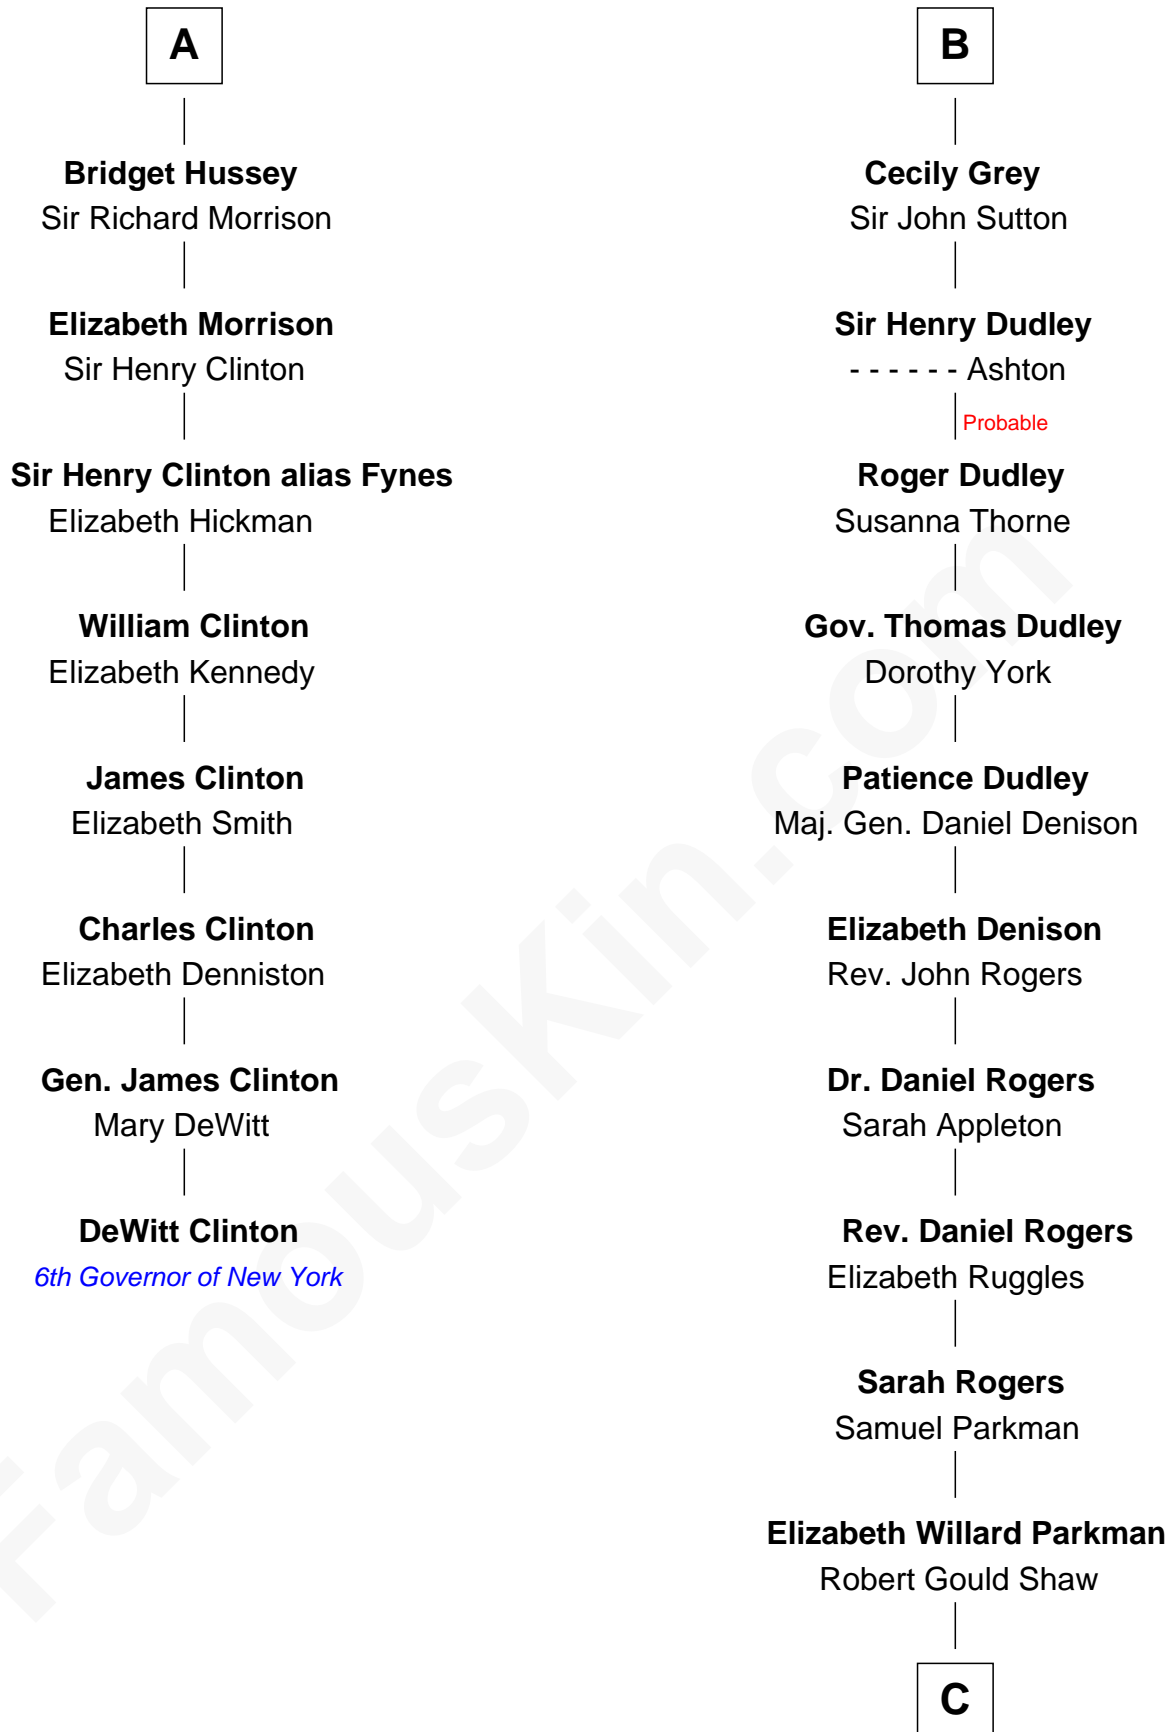

FamousKin.com

Relationship Chart of

DeWitt Clinton

6th Governor of New York

14th cousin 4 times removed of

Colonel Robert Gould Shaw

U.S. Civil War leader of film "Glory" fame

Sir William de Boteler

Ela Herdeburgh

C

Francis George Shaw

Sarah Blake Sturgis

Colonel Robert Gould Shaw

Main character in film "Glory"

FamousKin.com