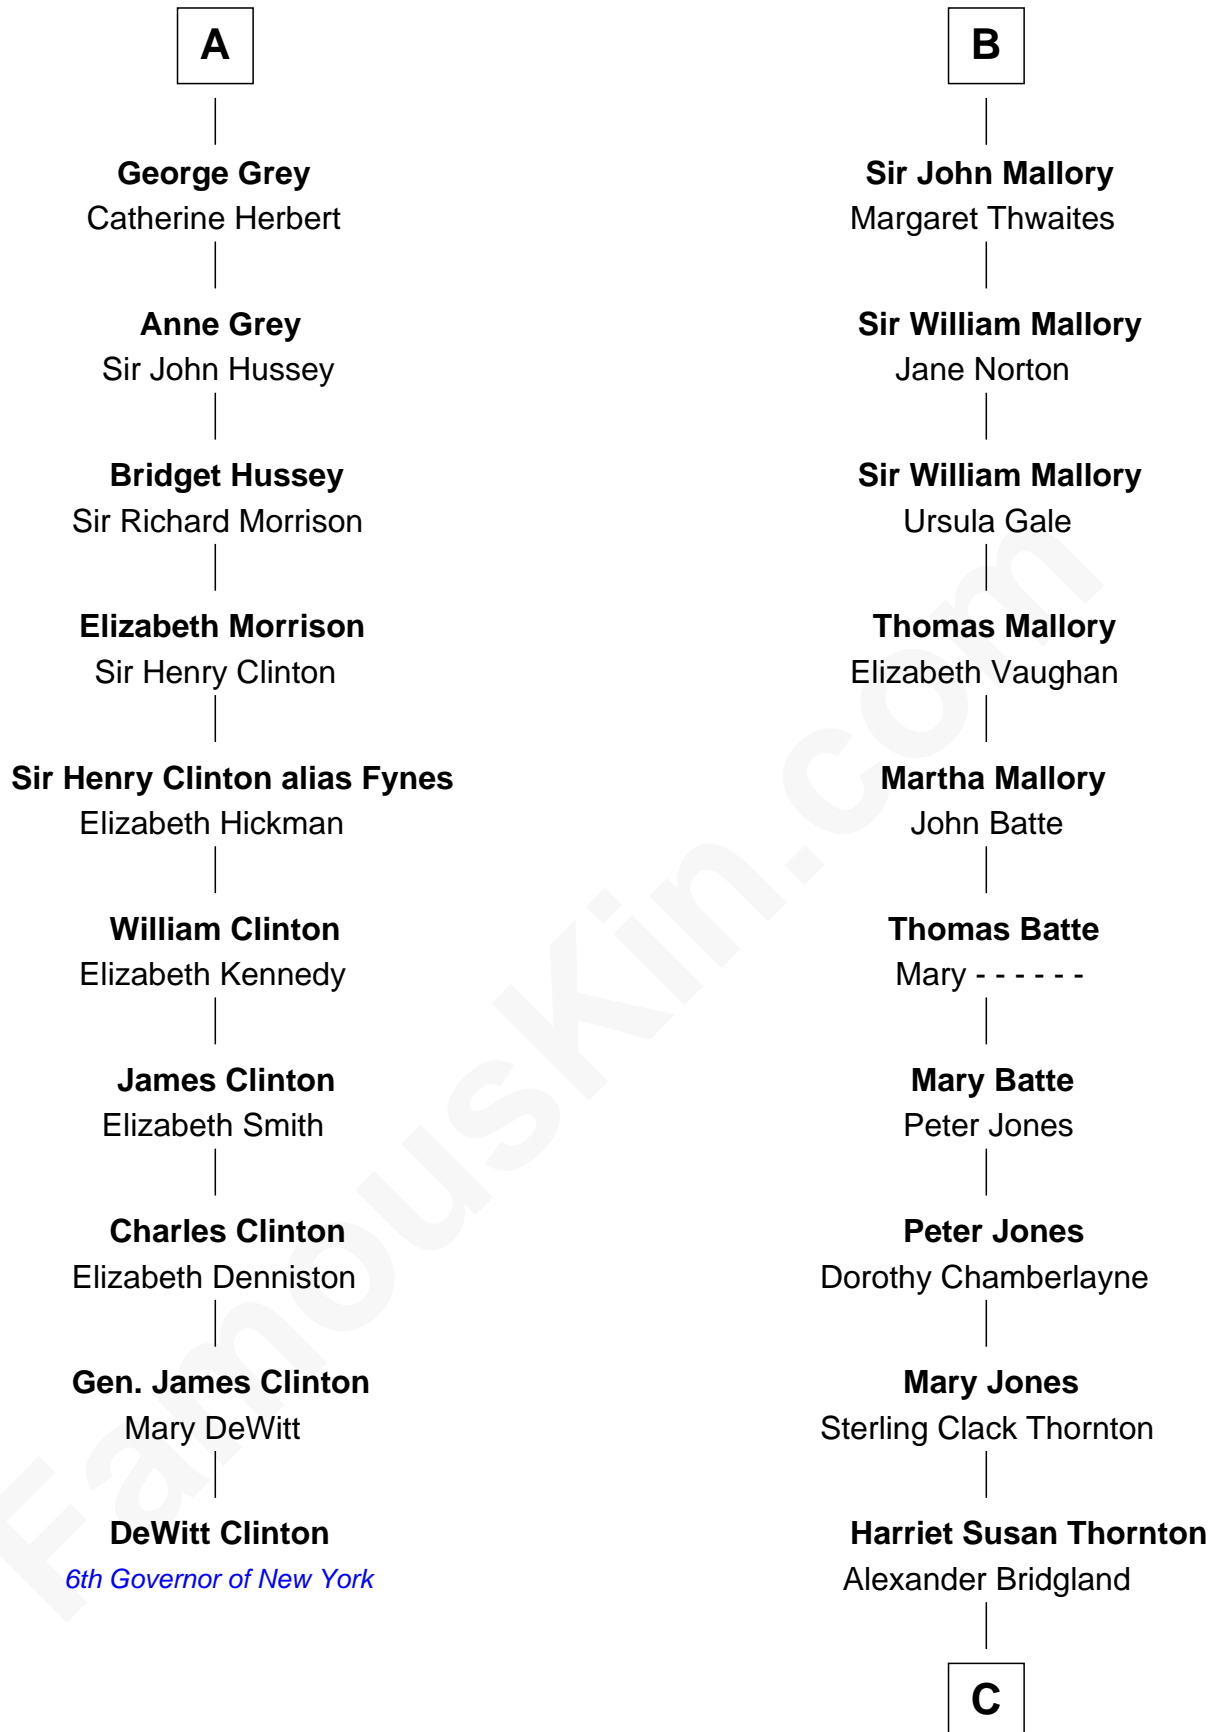

FamousKin.com Relationship Chart of

DeWitt Clinton

6th Governor of New York

16th cousin 4 times removed of

Steve McQueen

Movie Actor

William de Odingsells

Ela FitzWalter

Ida de Odingsells
Sir Roger de Herdeburgh

Ela Herdeburgh
Sir William de Boteler

Ankaret le Boteler
John le Strange

Eleanor le Strange
Sir Reynold de Grey

Sir Reynold Grey
Margaret de Ros

Sir John Grey
Constance de Holand

Sir Edmund Grey
Katherine Percy

A

Margaret de Oddingseles

Sir John de Grey

Sir John Grey
Avice Marmion

Sir Robert Grey
Lora de St. Quintin

Elizabeth Grey
Henry FitzHugh

Sir William FitzHugh
Margery Willoughby

Lora FitzHugh
Sir John Constable

Joan Constable
Sir William Mallory

B

C

Martha A. Bridgland

Daniel T. Culbertson

Caroline Myrtle Culbertson

Lewis D. McQueen