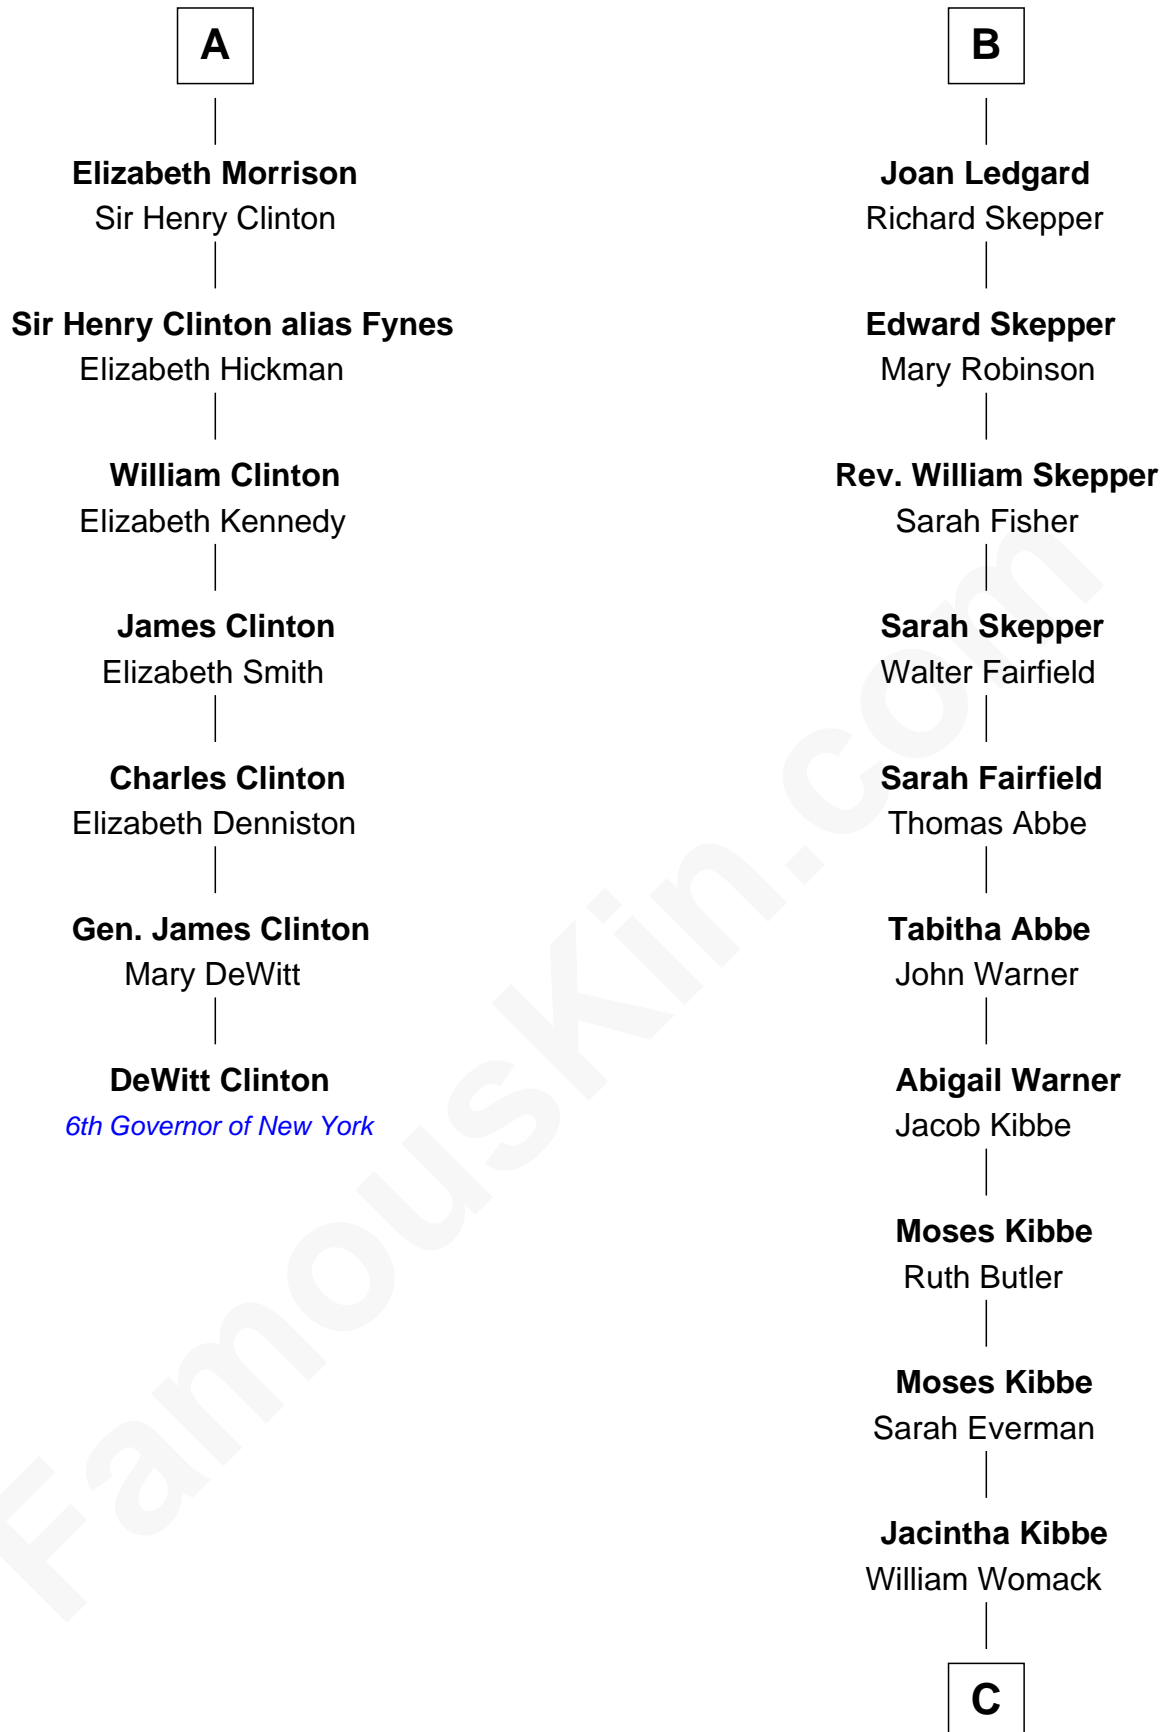

# FamousKin.com Relationship Chart of

**DeWitt Clinton**

*6th Governor of New York*

13th cousin 6 times removed of

**Roy Rogers**

*Cowboy movie actor and singer*

**C**

**Archer Womack**

Patricia Adeline Hatchett

**Mattie M. Womack**

Andrew E. Slye

**Roy Rogers**

*Cowboy movie actor and singer*

FamousKin.com