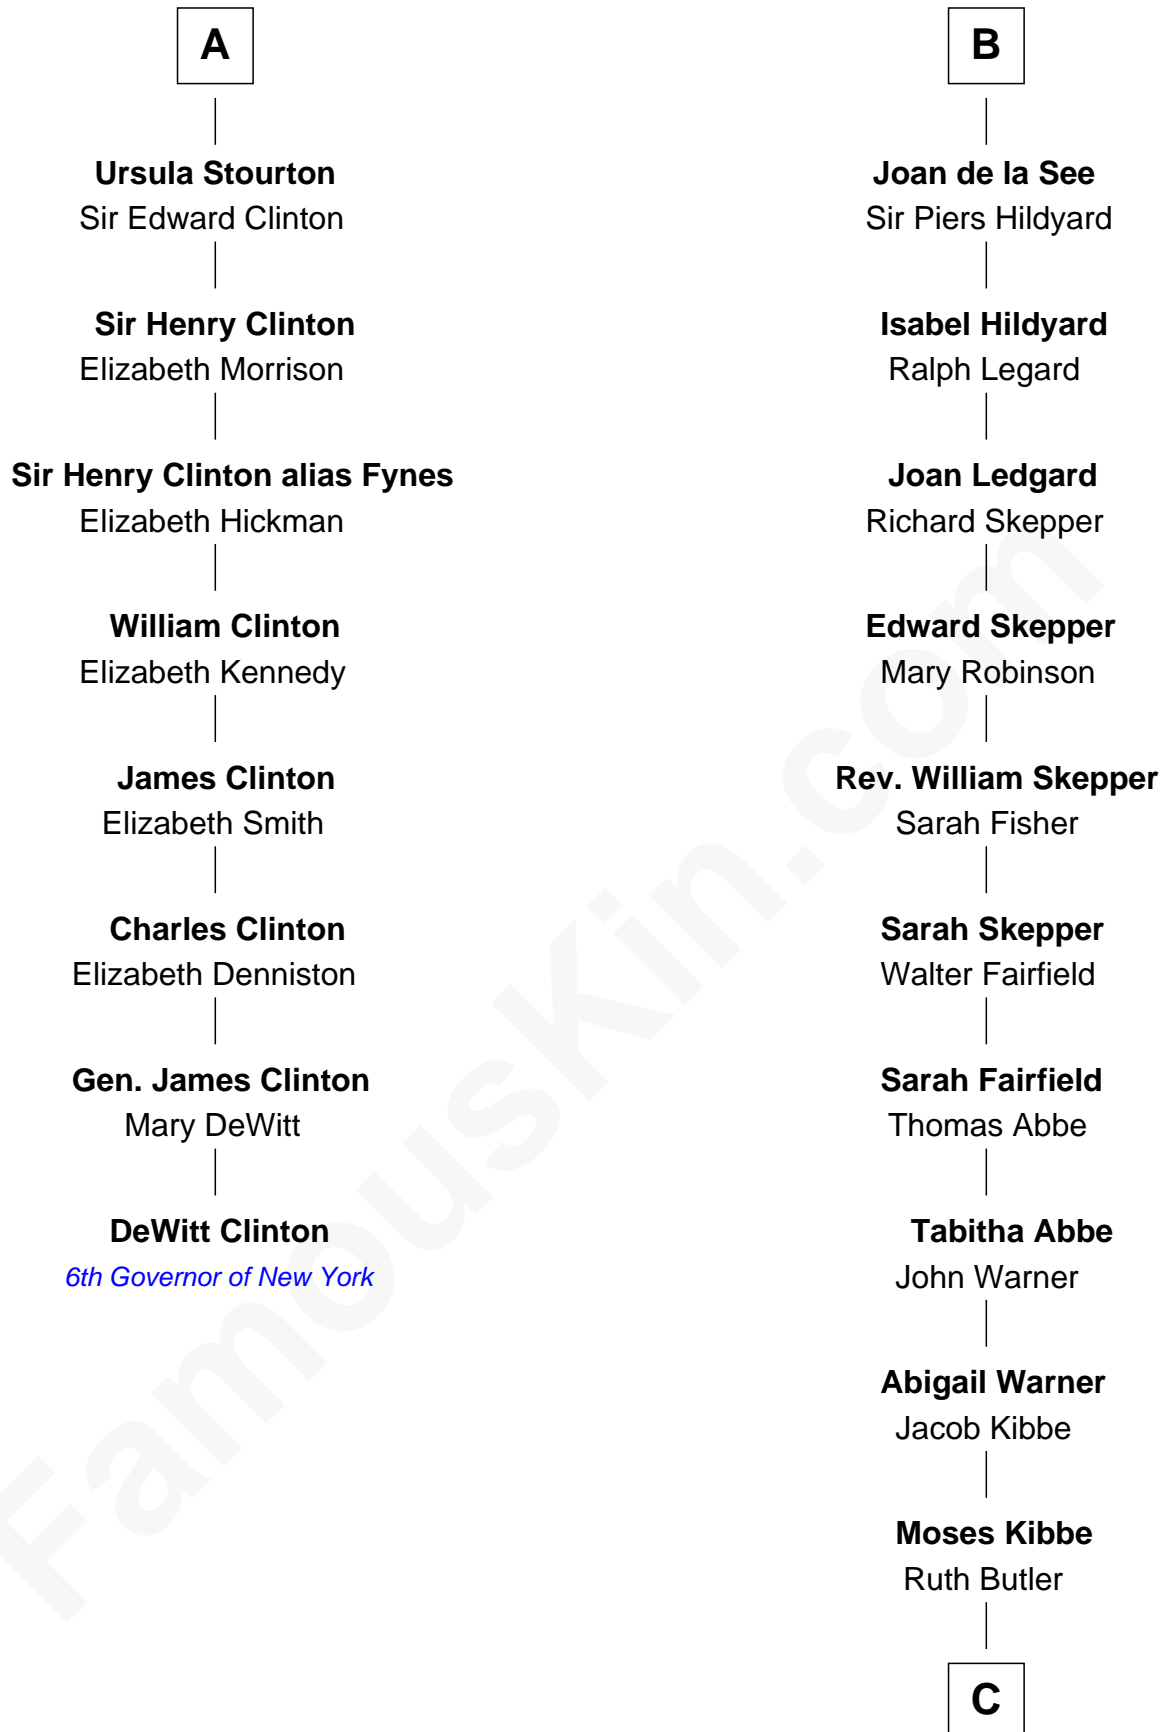

# FamousKin.com Relationship Chart of

**DeWitt Clinton**

*6th Governor of New York*

14th cousin 7 times removed of

**Roy Rogers**

*Cowboy movie actor and singer*

**Eudo la Zouche**  
Milicent de Cantilupe

**Eve la Zouche**  
Sir Maurice de Berkeley

**Thomas de Berkeley**  
Katherine de Clyvedon

**Sir John Berkeley**  
Elizabeth Betteshorne

**Elizabeth Berkeley**  
Sir John Sutton

**Sir John Sutton Dudley**  
Elizabeth Bramshot

**Edmund Dudley**  
Elizabeth Grey

**Elizabeth Dudley**  
William Stourton

**A**

**Sir William la Zouche**  
Maud Lovel

**Milicent la Zouche**  
Sir William Deincourt

**Margaret Deincourt**  
Sir Robert de Tibetot

**Elizabeth de Tibetot**  
Sir Philip le Despencer

**Margery Despencer**  
Sir Roger Wentworth

**Sir Philip Wentworth**  
Mary Clifford

**Elizabeth Wentworth**  
Sir Martin de la See

**B**

**C**

—  
**Moses Kibbe**  
Sarah Everman

—  
**Jacintha Kibbe**  
William Womack