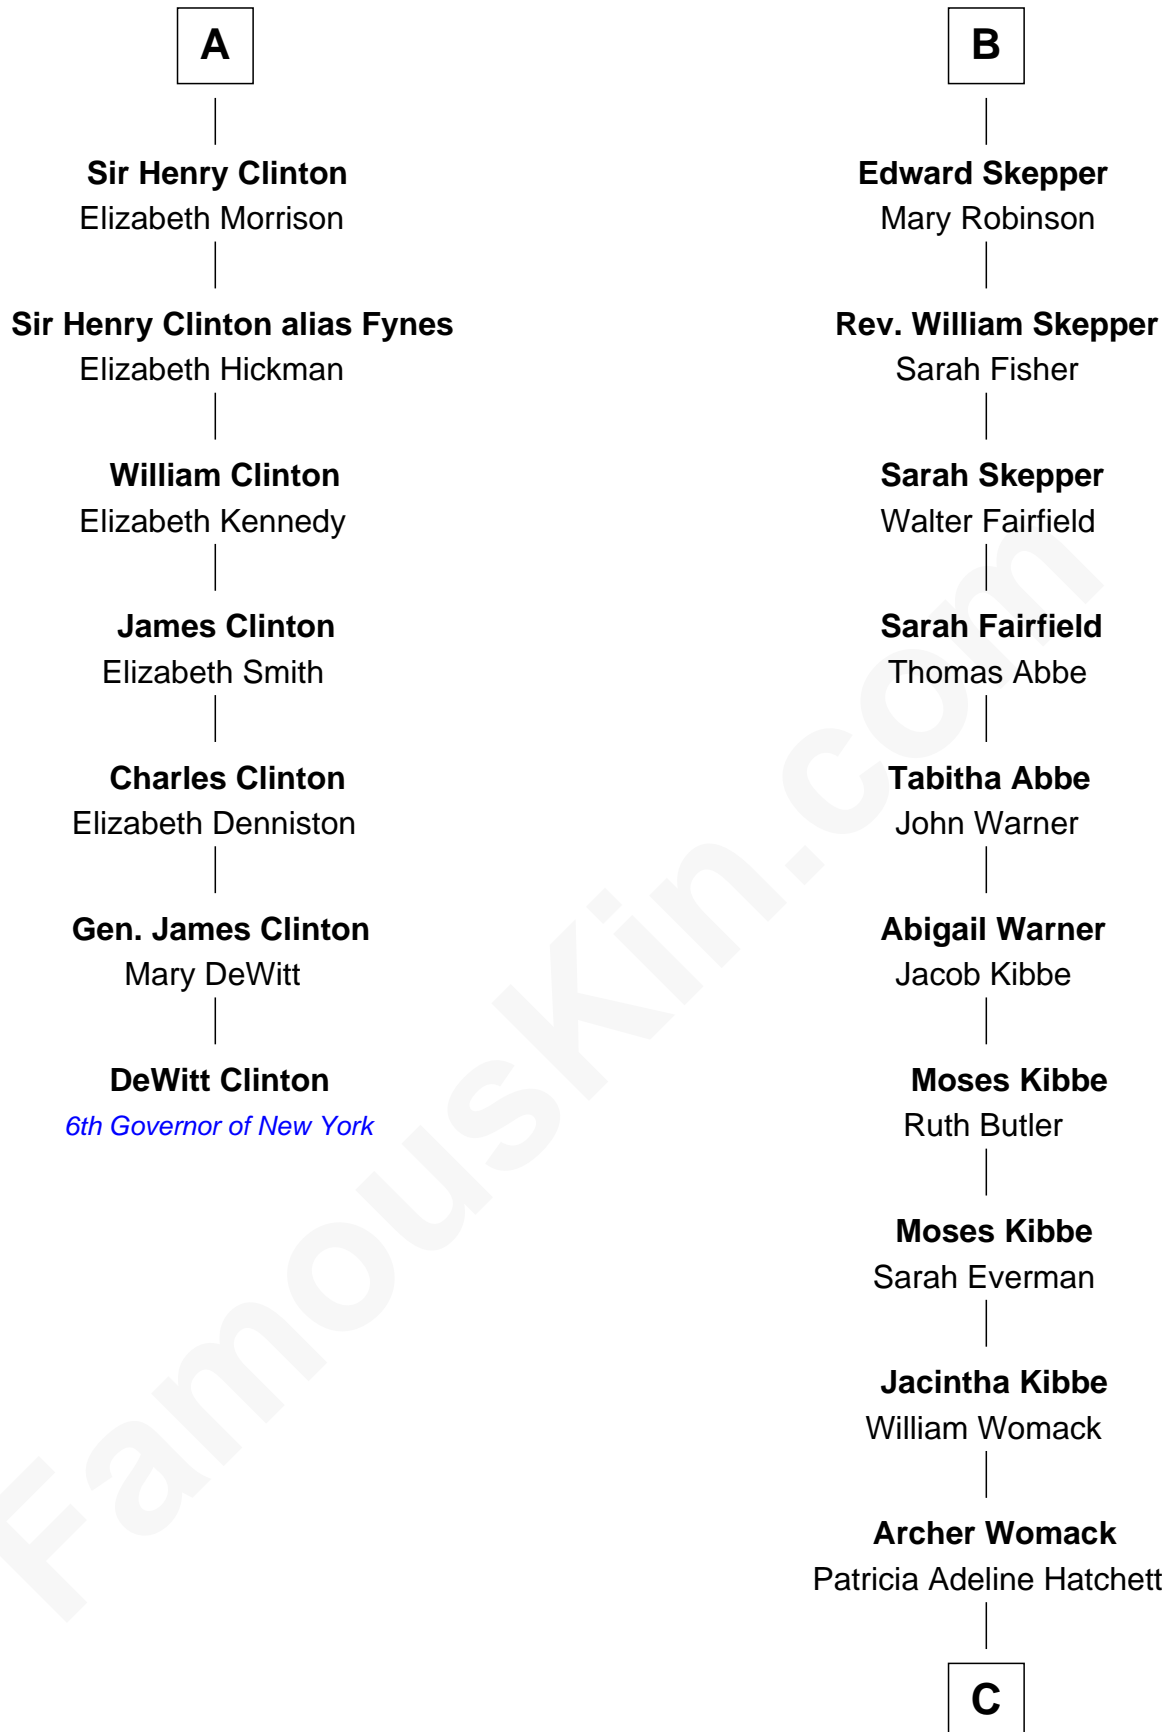

FamousKin.com Relationship Chart of

DeWitt Clinton

6th Governor of New York

13th cousin 5 times removed of

Roy Rogers

Cowboy movie actor and singer

Sir Philip le Despencer

Elizabeth - - - - -

Edmund Dudley

Elizabeth Grey

Elizabeth Dudley

William Stourton

Ursula Stourton

Sir Edward Clinton

A

Sir Philip le Despencer

Elizabeth de Tibetot

Margery Despencer

Sir Roger Wentworth

Sir Philip Wentworth

Mary Clifford

Elizabeth Wentworth

Sir Martin de la See

Joan de la See

Sir Piers Hildyard

Isabel Hildyard

Ralph Legard

Joan Ledgard

Richard Skepper

B

C

—
Mattie M. Womack