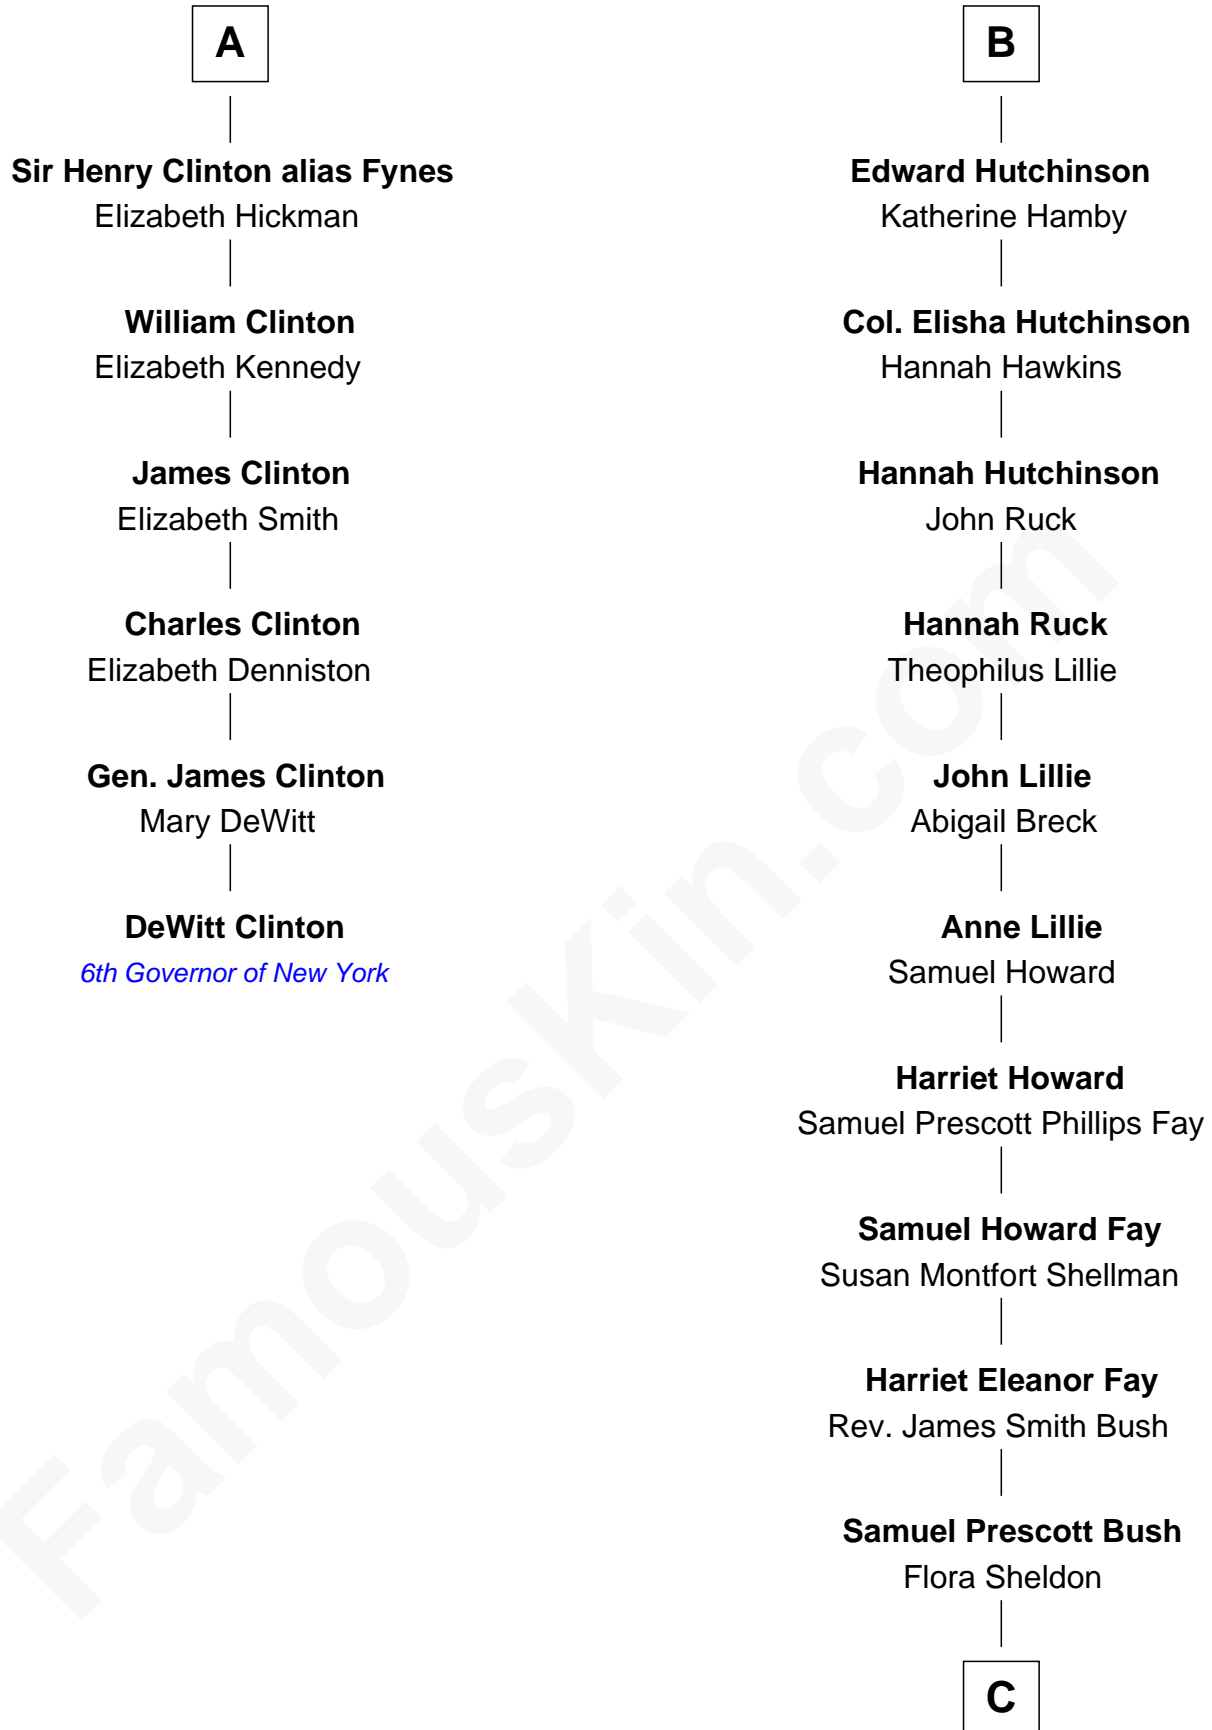

FamousKin.com Relationship Chart of

DeWitt Clinton

6th Governor of New York

12th cousin 6 times removed of

George H. W. Bush

41st U.S. President

Sir Walter Blount

Sancha de Ayala

C

Prescott Sheldon Bush

Dorothy Wear Walker

George H. W. Bush

41st U.S. President

FamousKin.com