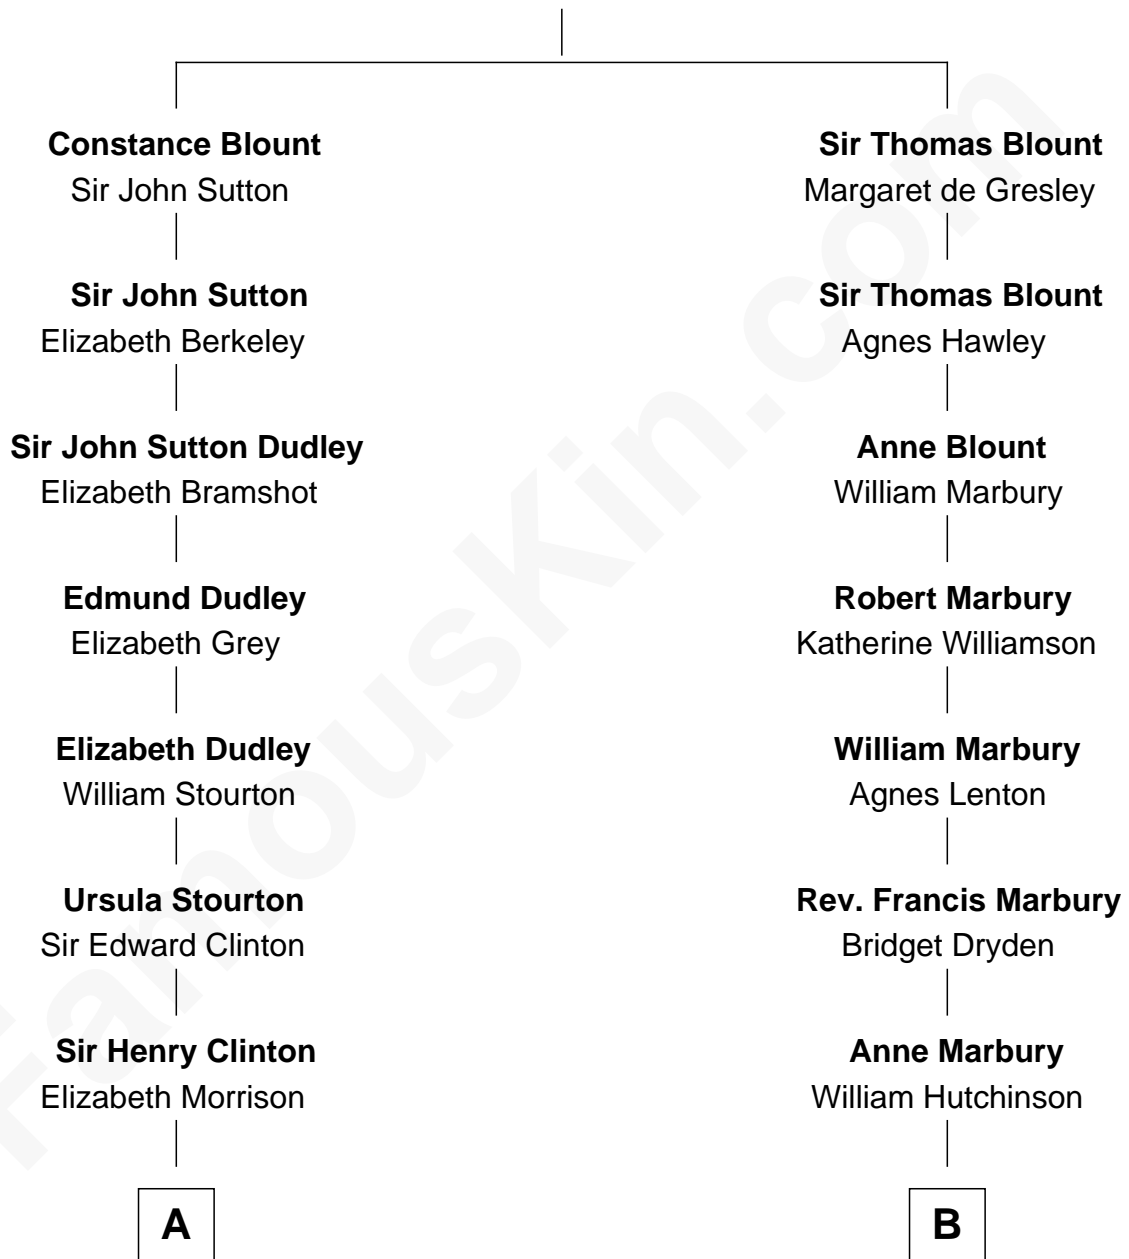

FamousKin.com Relationship Chart of

DeWitt Clinton

6th Governor of New York

12th cousin 6 times removed of

George H. W. Bush

41st U.S. President

Sir Walter Blount

Sancha de Ayala

C

Prescott Sheldon Bush

Dorothy Wear Walker

George H. W. Bush

41st U.S. President

FamousKin.com