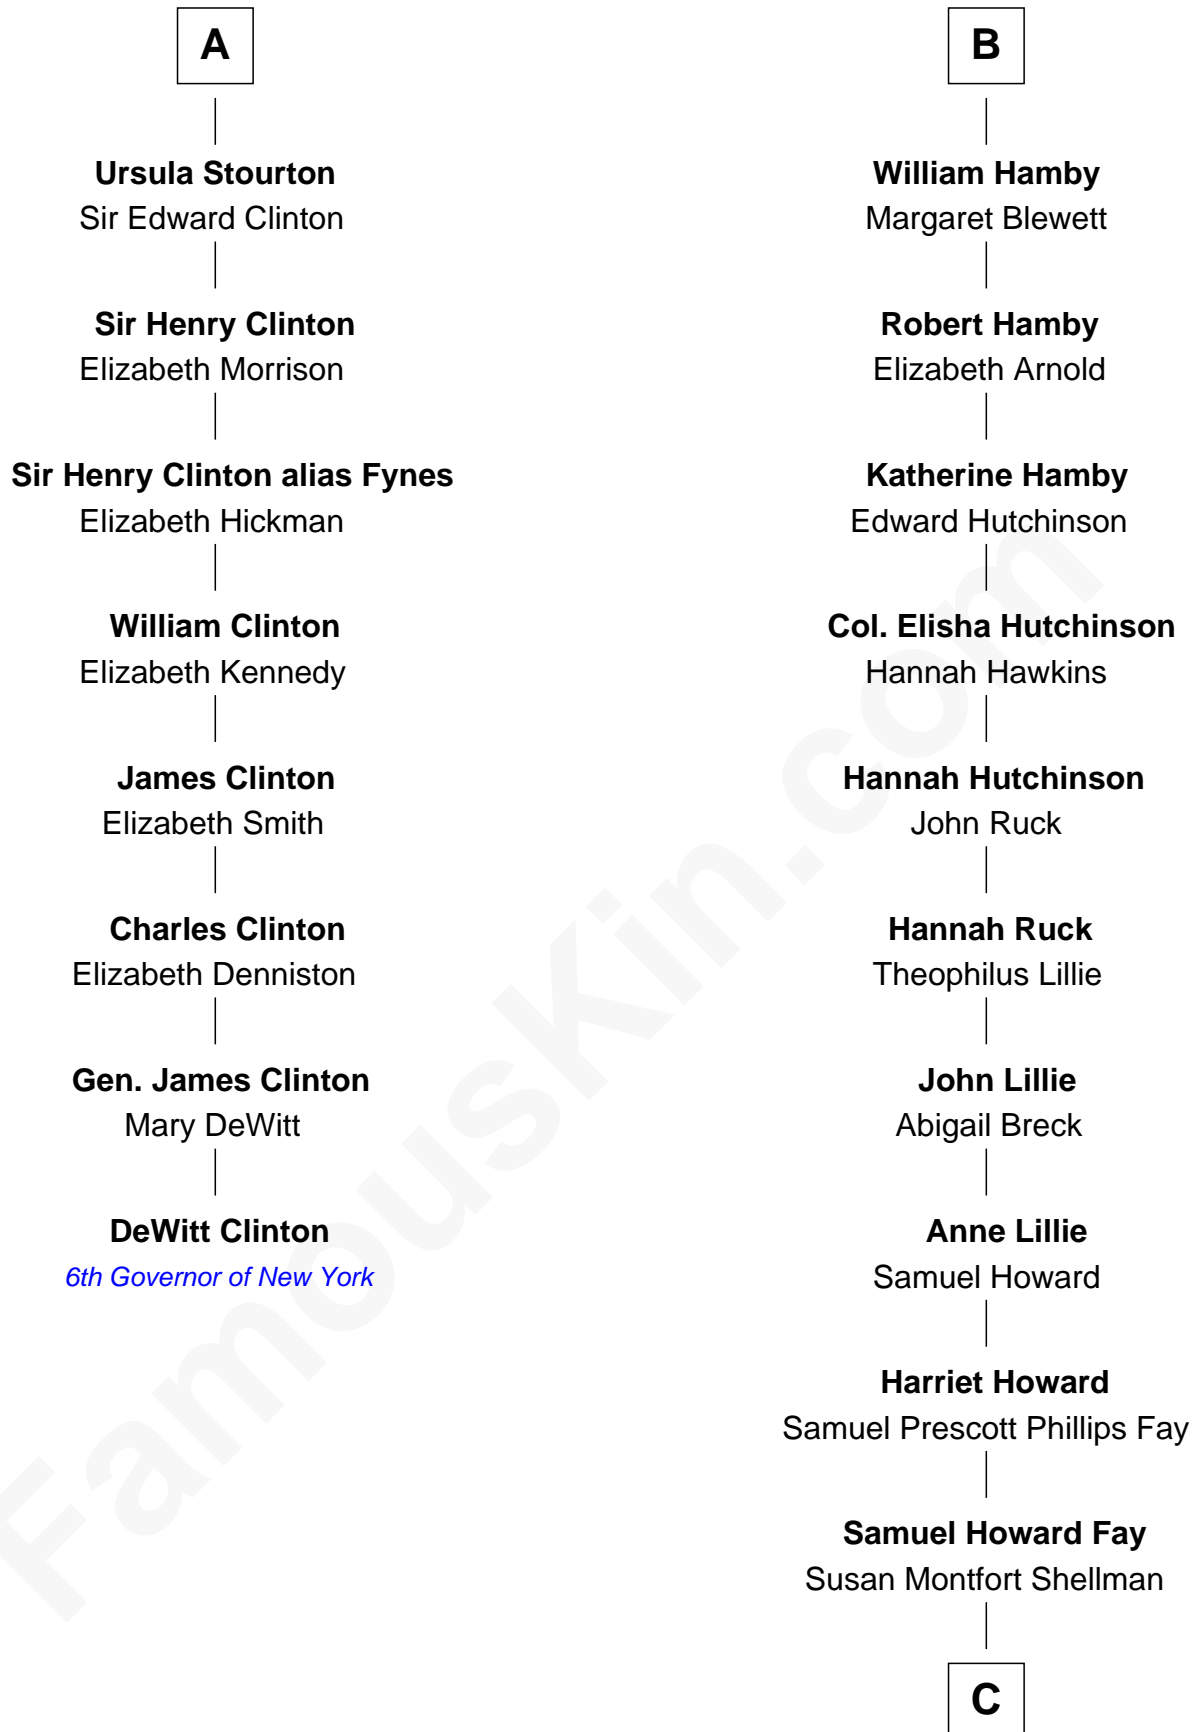

FamousKin.com Relationship Chart of

DeWitt Clinton

6th Governor of New York

14th cousin 6 times removed of

George H. W. Bush

41st U.S. President

Sir Philip le Despencer

Joan de Cobham

Sir Andrew Luttrell

Sir Andrew Luttrell

Joan Tailboys

Hawise Luttrell

Sir Godfrey Hilton

Sir Godfrey Hilton

Margery Willoughby

Elizabeth Hilton

Richard Thimbleby

Anne Thimbleby

John Booth

Eleanor Booth

Edward Hamby

B

C

—
Harriet Eleanor Fay
Rev. James Smith Bush

—
Samuel Prescott Bush
Flora Sheldon

—
Prescott Sheldon Bush
Dorothy Wear Walker

—
George H. W. Bush
41st U.S. President

FamousKin.com