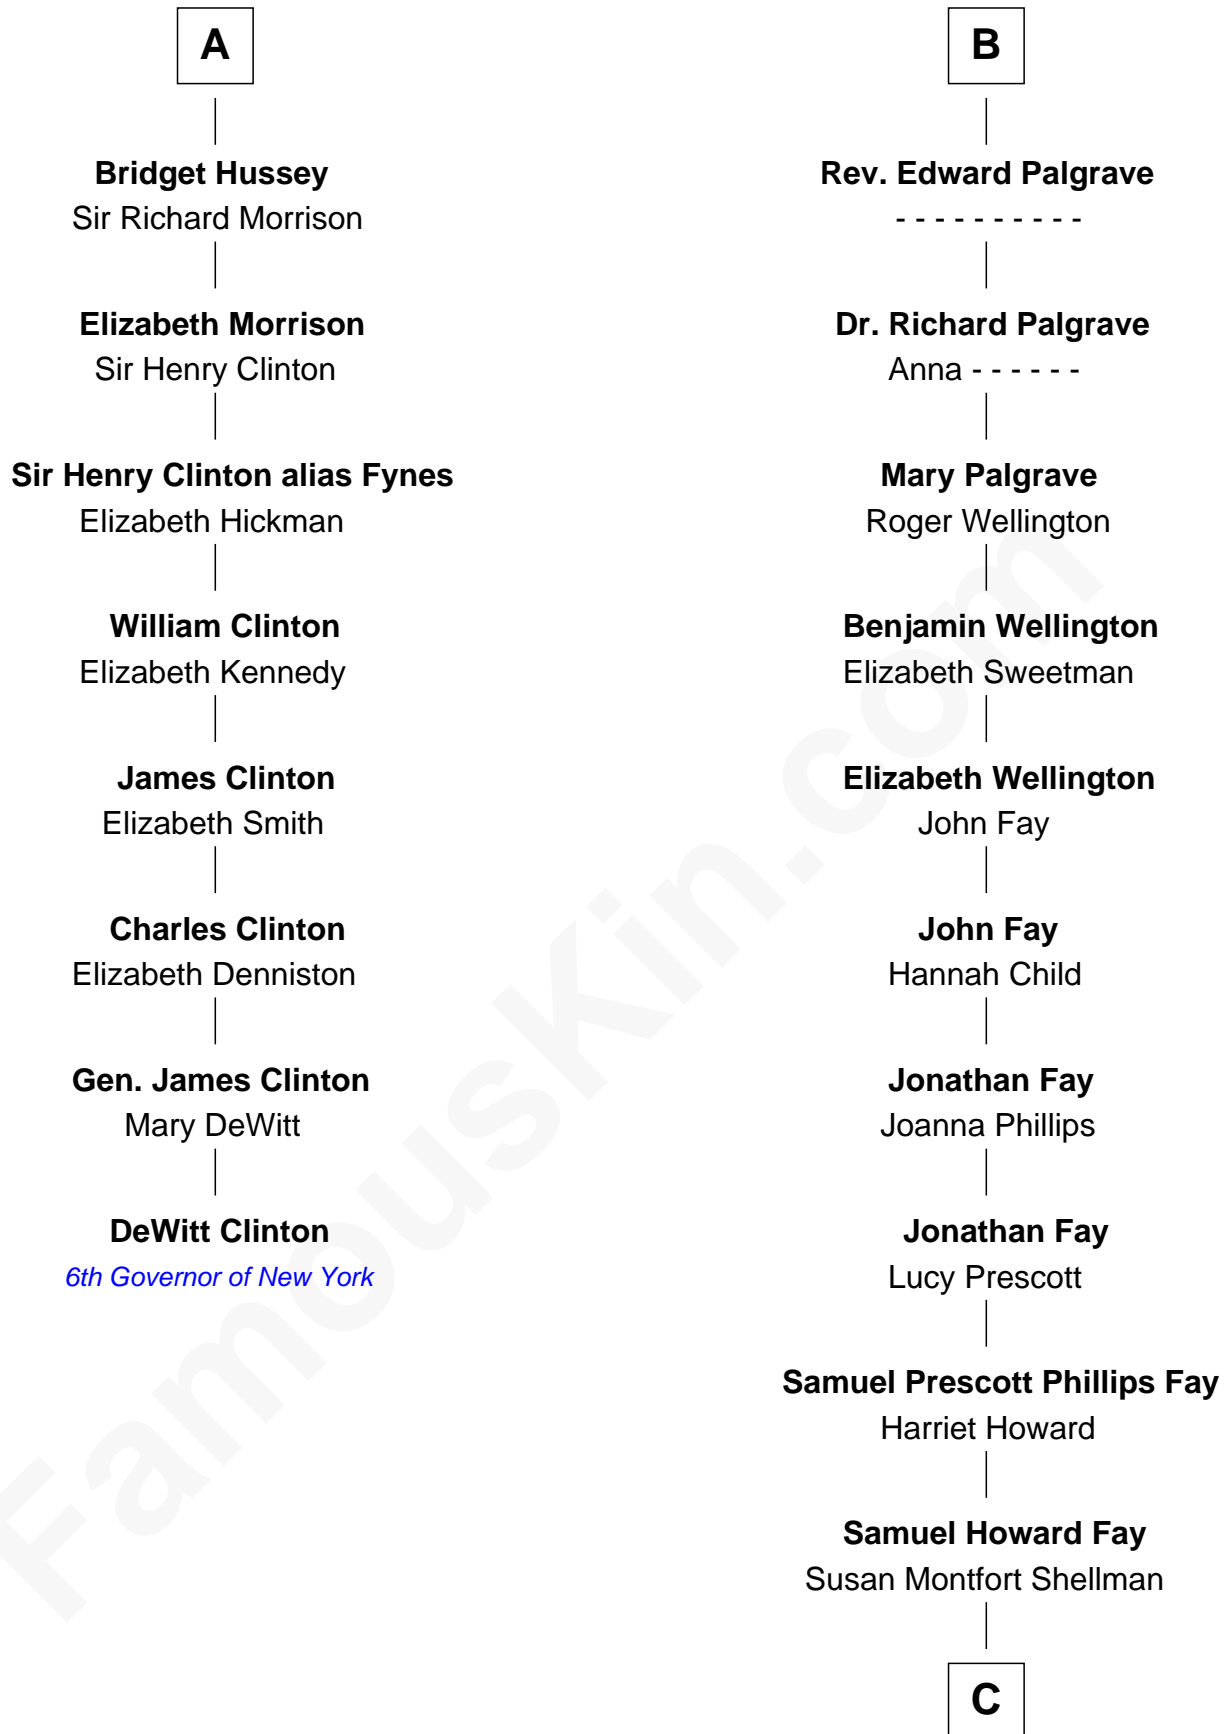

FamousKin.com Relationship Chart of

DeWitt Clinton

6th Governor of New York

14th cousin 6 times removed of

George H. W. Bush

41st U.S. President

Elizabeth de Badlesmere

with husband
Sir Edmund Mortimer

with husband
Sir William de Bohun

Sir Roger de Mortimer
Philippa de Montagu

Elizabeth de Bohun
Sir Richard Fitzalan

Edmund Mortimer
Philippa Plantagenet

Elizabeth Fitzalan
Sir Robert Goushill

Elizabeth Mortimer
Sir Henry Percy

Elizabeth Goushill
Sir Robert Wingfield

Sir Henry Percy
Eleanor Neville

Elizabeth Wingfield
Sir William Brandon

Katherine Percy
Sir Edmund Grey

Eleanor Brandon
John Glemham

George Grey
Catherine Herbert

Anne Glemham
Henry Palgrave

Anne Grey
Sir John Hussey

Thomas Palgrave
Alice Gunton

A

B

C

Harriet Eleanor Fay
Rev. James Smith Bush

Samuel Prescott Bush
Flora Sheldon

Prescott Sheldon Bush
Dorothy Wear Walker