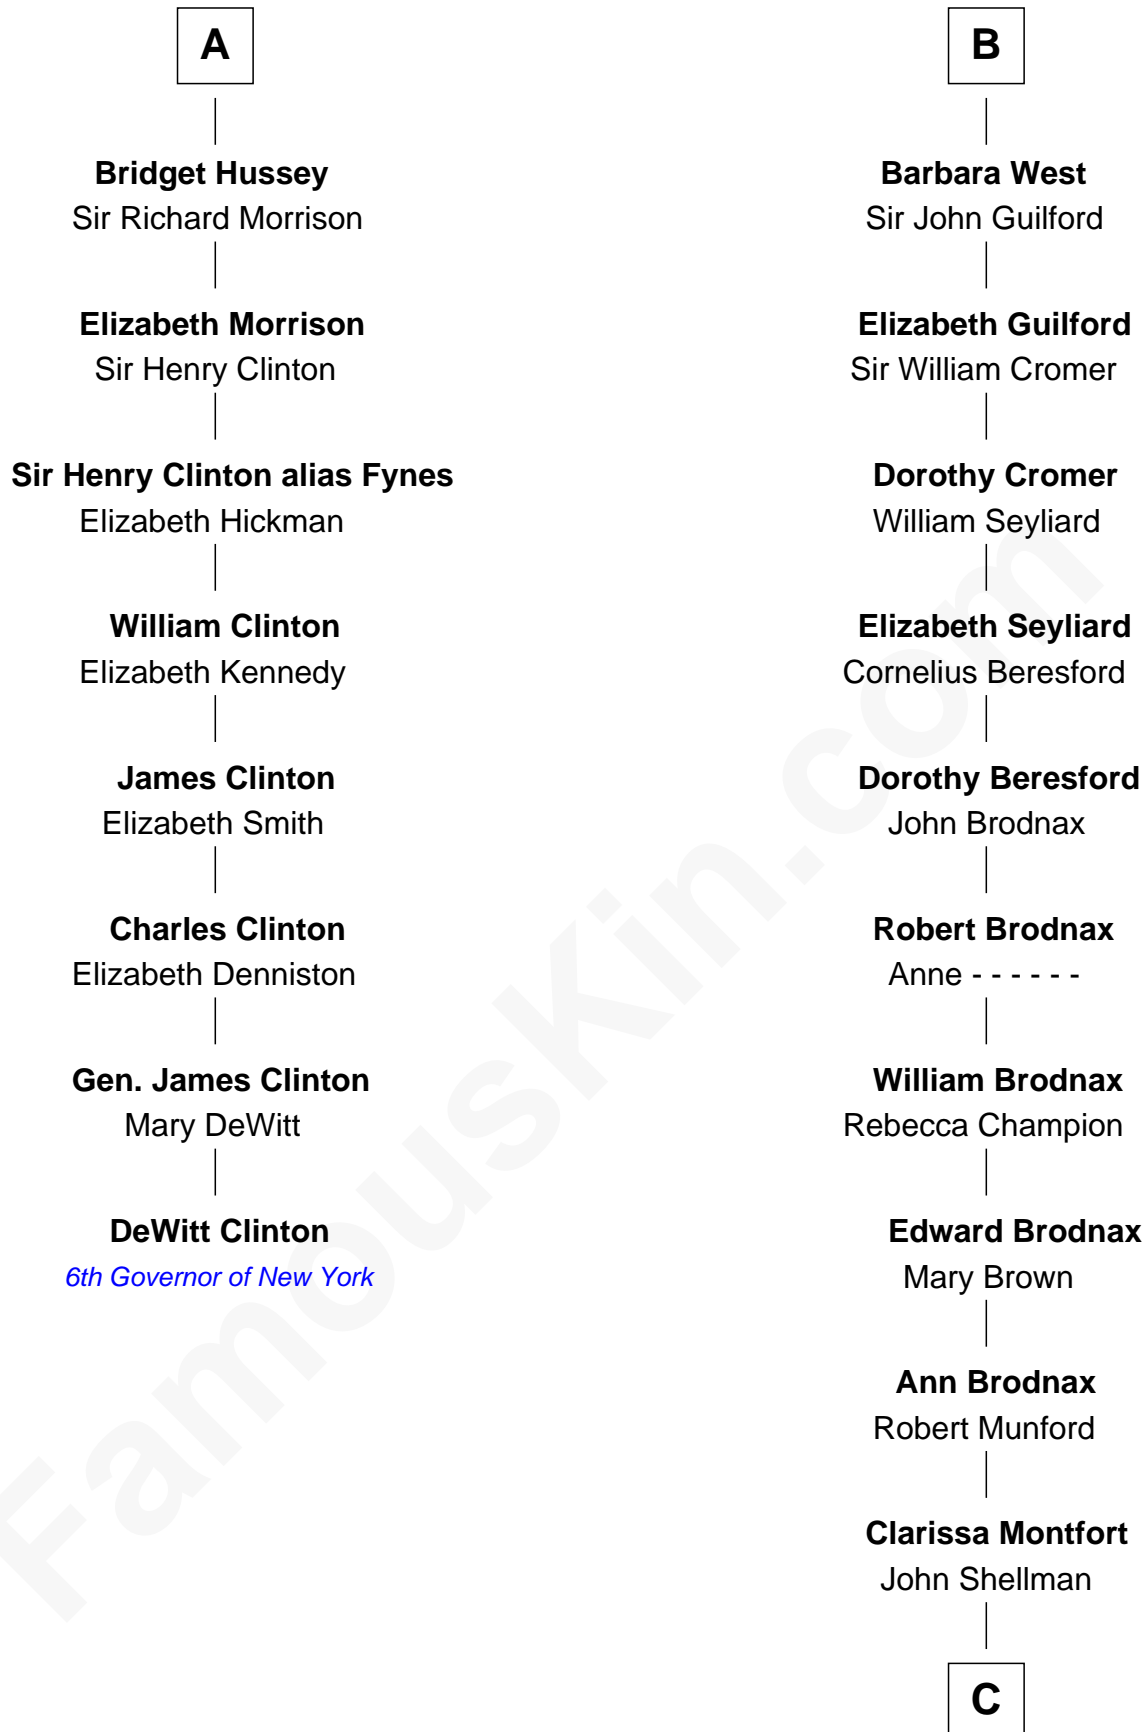

FamousKin.com Relationship Chart of

DeWitt Clinton

6th Governor of New York

14th cousin 7 times removed of

George H. W. Bush

41st U.S. President

C

—
Susan Montfort Shellman

Samuel Howard Fay

—
Harriet Eleanor Fay

Rev. James Smith Bush

—
Samuel Prescott Bush

Flora Sheldon

—
Prescott Sheldon Bush

Dorothy Wear Walker

—
George H. W. Bush

41st U.S. President

FamousKin.com