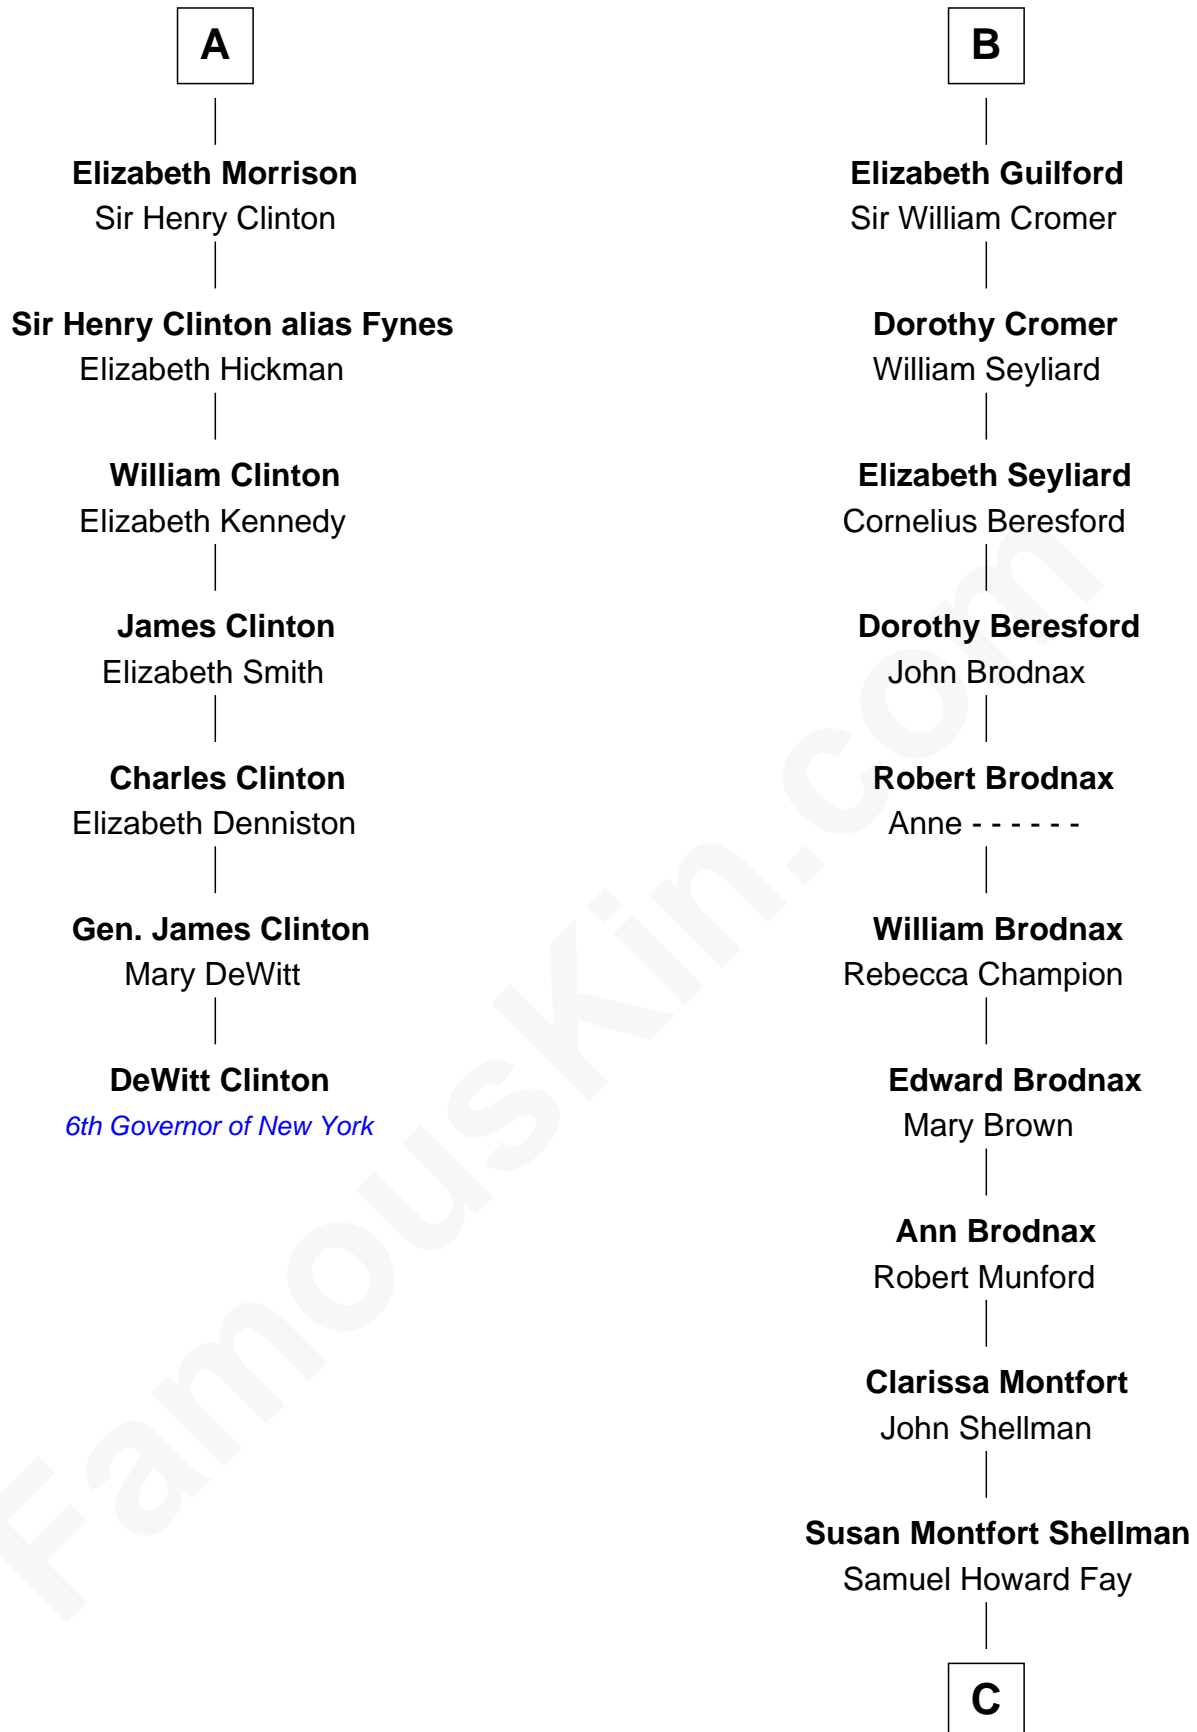

# FamousKin.com Relationship Chart of

**DeWitt Clinton**

*6th Governor of New York*

13th cousin 7 times removed of

**George H. W. Bush**

*41st U.S. President*

**Sir Robert de Holland**

Maude la Zouche

**C**

—  
**Harriet Eleanor Fay**  
Rev. James Smith Bush

—  
**Samuel Prescott Bush**  
Flora Sheldon

—  
**Prescott Sheldon Bush**  
Dorothy Wear Walker

—  
**George H. W. Bush**  
*41st U.S. President*