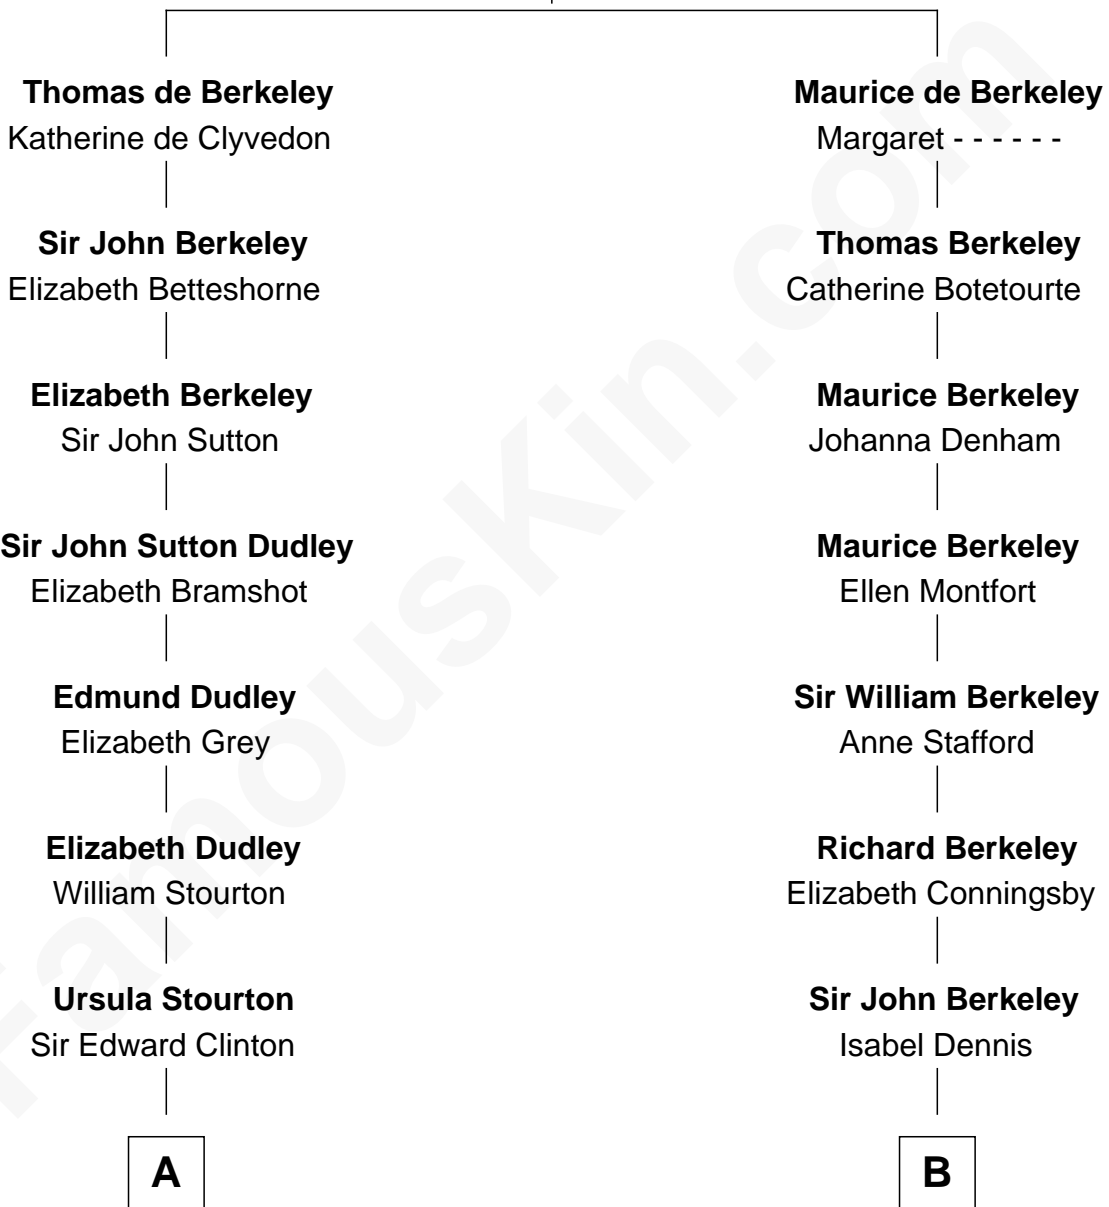

FamousKin.com Relationship Chart of

DeWitt Clinton

6th Governor of New York

13th cousin 8 times removed of

George H. W. Bush

41st U.S. President

Sir Maurice de Berkeley

Eve la Zouche

C

Samuel Howard Fay
Susan Montfort Shellman

Harriet Eleanor Fay
Rev. James Smith Bush

Samuel Prescott Bush
Flora Sheldon

Prescott Sheldon Bush
Dorothy Wear Walker

George H. W. Bush
41st U.S. President