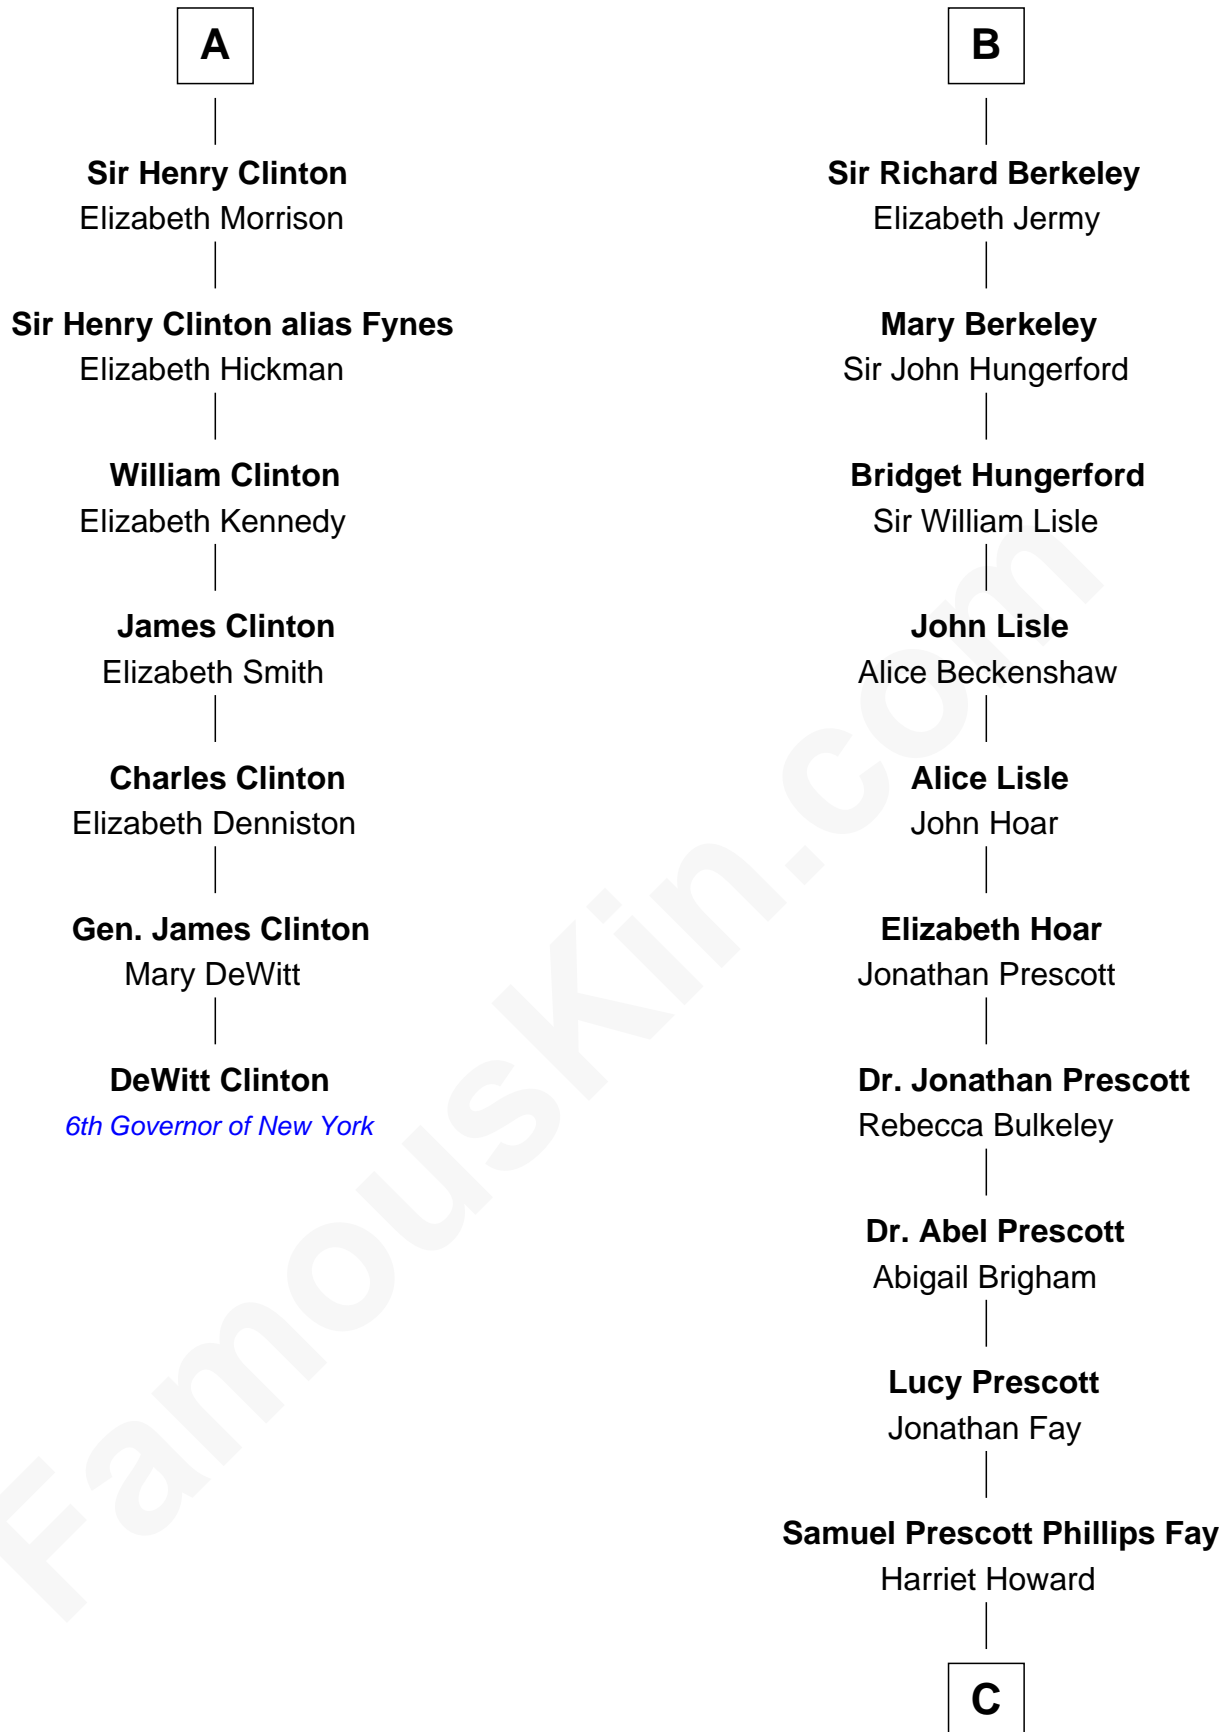

FamousKin.com Relationship Chart of

DeWitt Clinton

6th Governor of New York

13th cousin 8 times removed of

George H. W. Bush

41st U.S. President

Sir Maurice de Berkeley

Eve la Zouche

C

Samuel Howard Fay
Susan Montfort Shellman

Harriet Eleanor Fay
Rev. James Smith Bush

Samuel Prescott Bush
Flora Sheldon

Prescott Sheldon Bush
Dorothy Wear Walker

George H. W. Bush
41st U.S. President