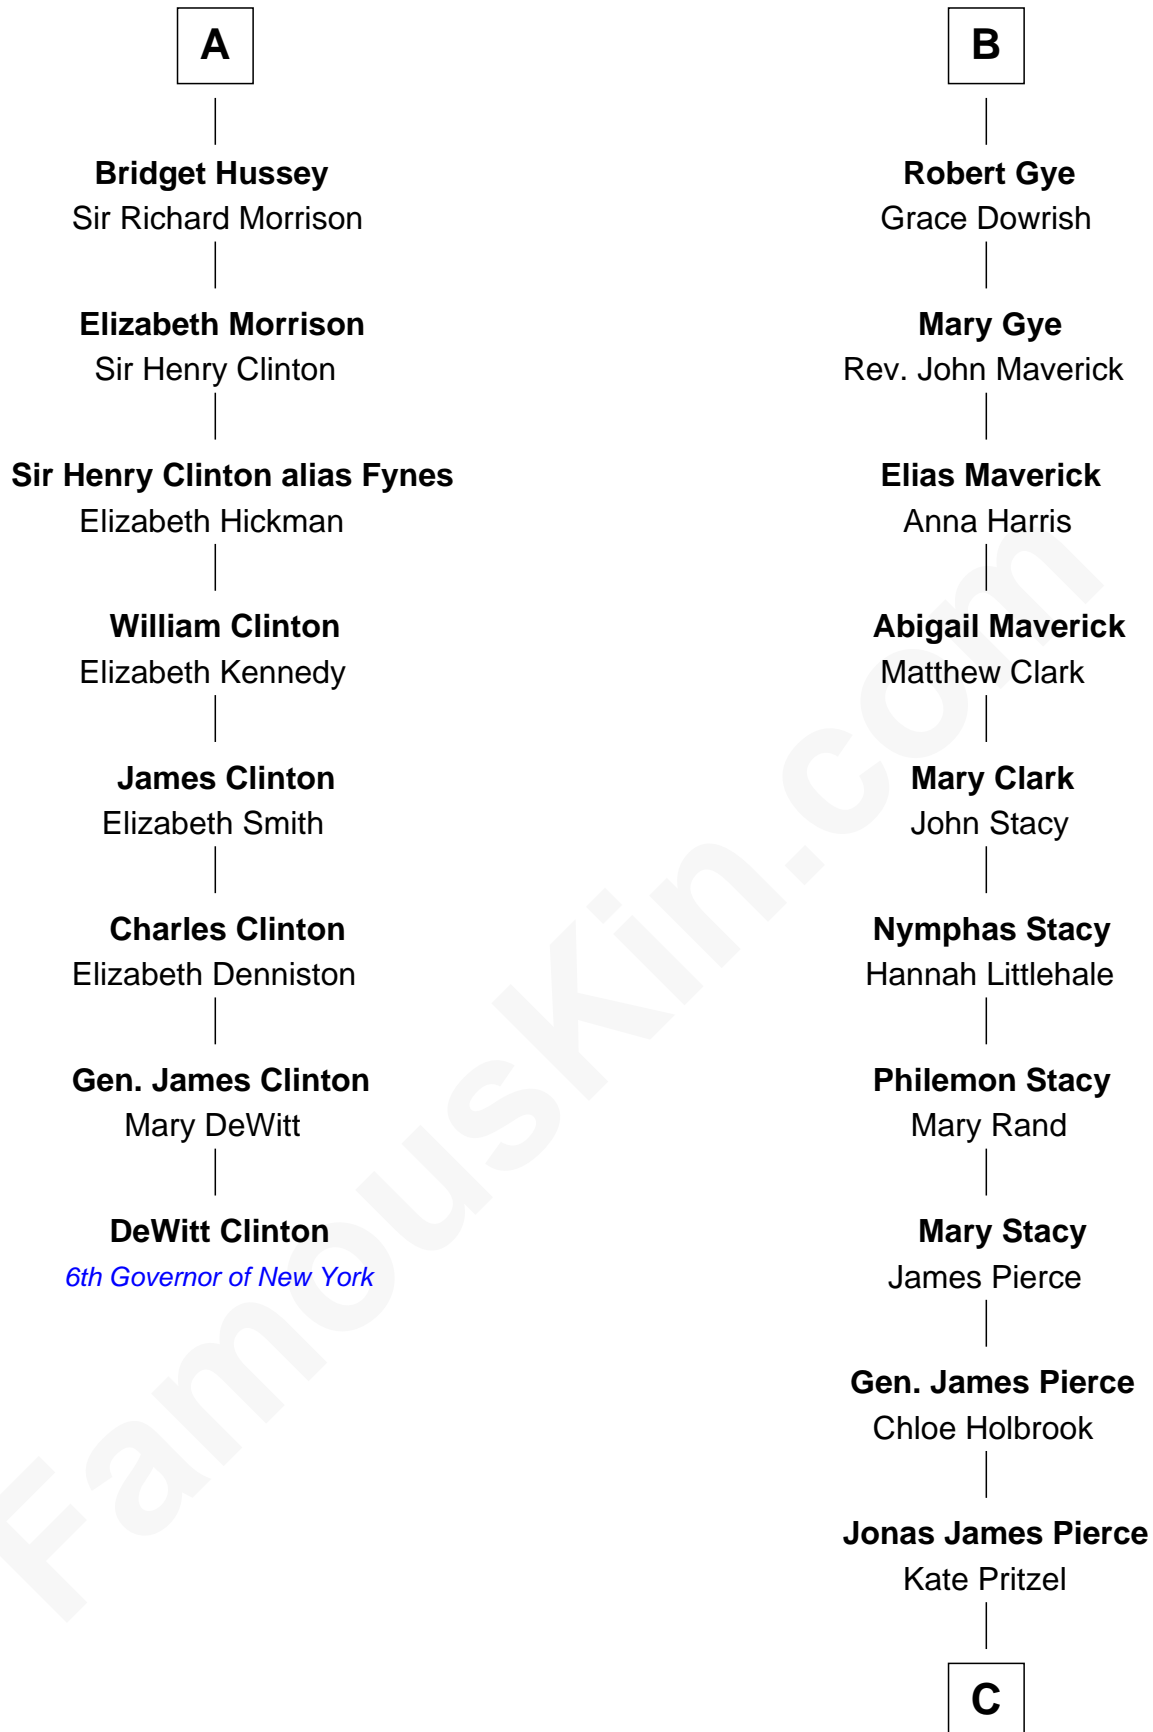

FamousKin.com

Relationship Chart of

DeWitt Clinton

6th Governor of New York

14th cousin 5 times removed of

Barbara (Pierce) Bush

First Lady of President George H.W. Bush

C

—
Scott Pierce

Mabel Marvin

—
Marvin Pierce

Pauline Robinson

—
Barbara (Pierce) Bush

First Lady of George H.W. Bush

FamousKin.com