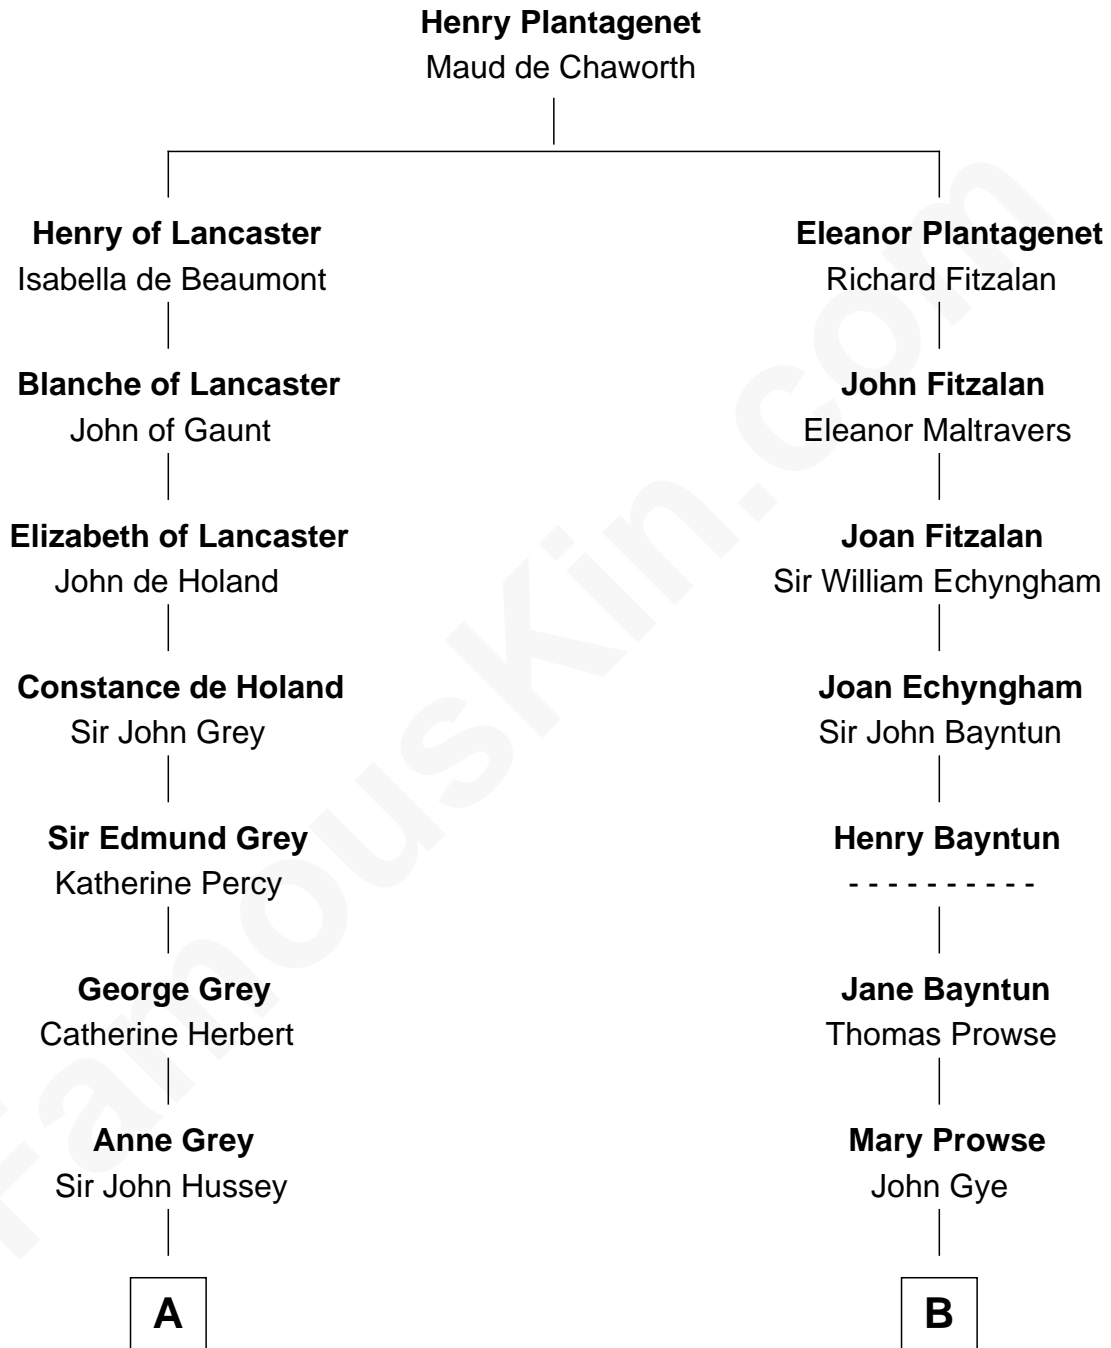

FamousKin.com

Relationship Chart of

DeWitt Clinton

6th Governor of New York

14th cousin 5 times removed of

Barbara (Pierce) Bush

First Lady of President George H.W. Bush

C

—
Scott Pierce

Mabel Marvin

—
Marvin Pierce

Pauline Robinson

—
Barbara (Pierce) Bush

First Lady of George H.W. Bush

FamousKin.com