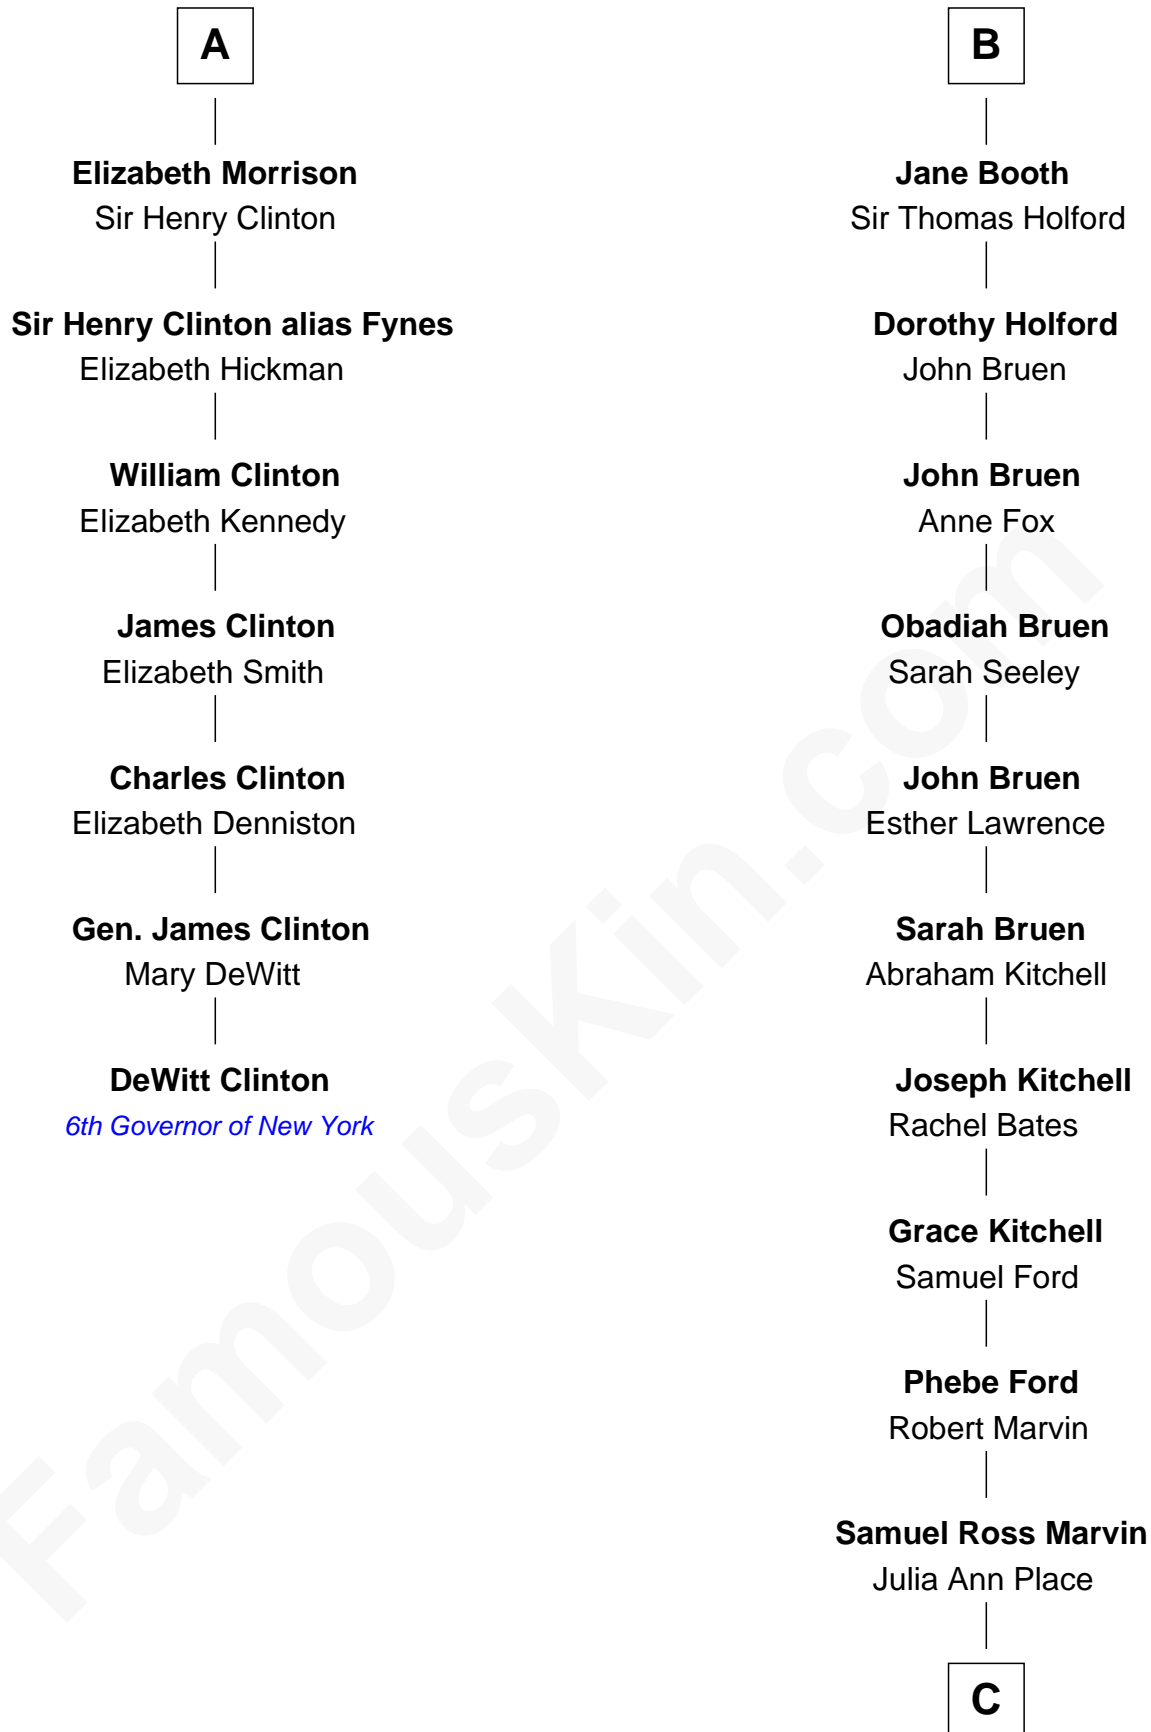

## Relationship Chart of

### DeWitt Clinton

6th Governor of New York

13th cousin 7 times removed of

### Barbara (Pierce) Bush

First Lady of President George H.W. Bush

**C**

Jerome Place Marvin

Martha Ann Stokes

Mabel Marvin

Scott Pierce

Marvin Pierce