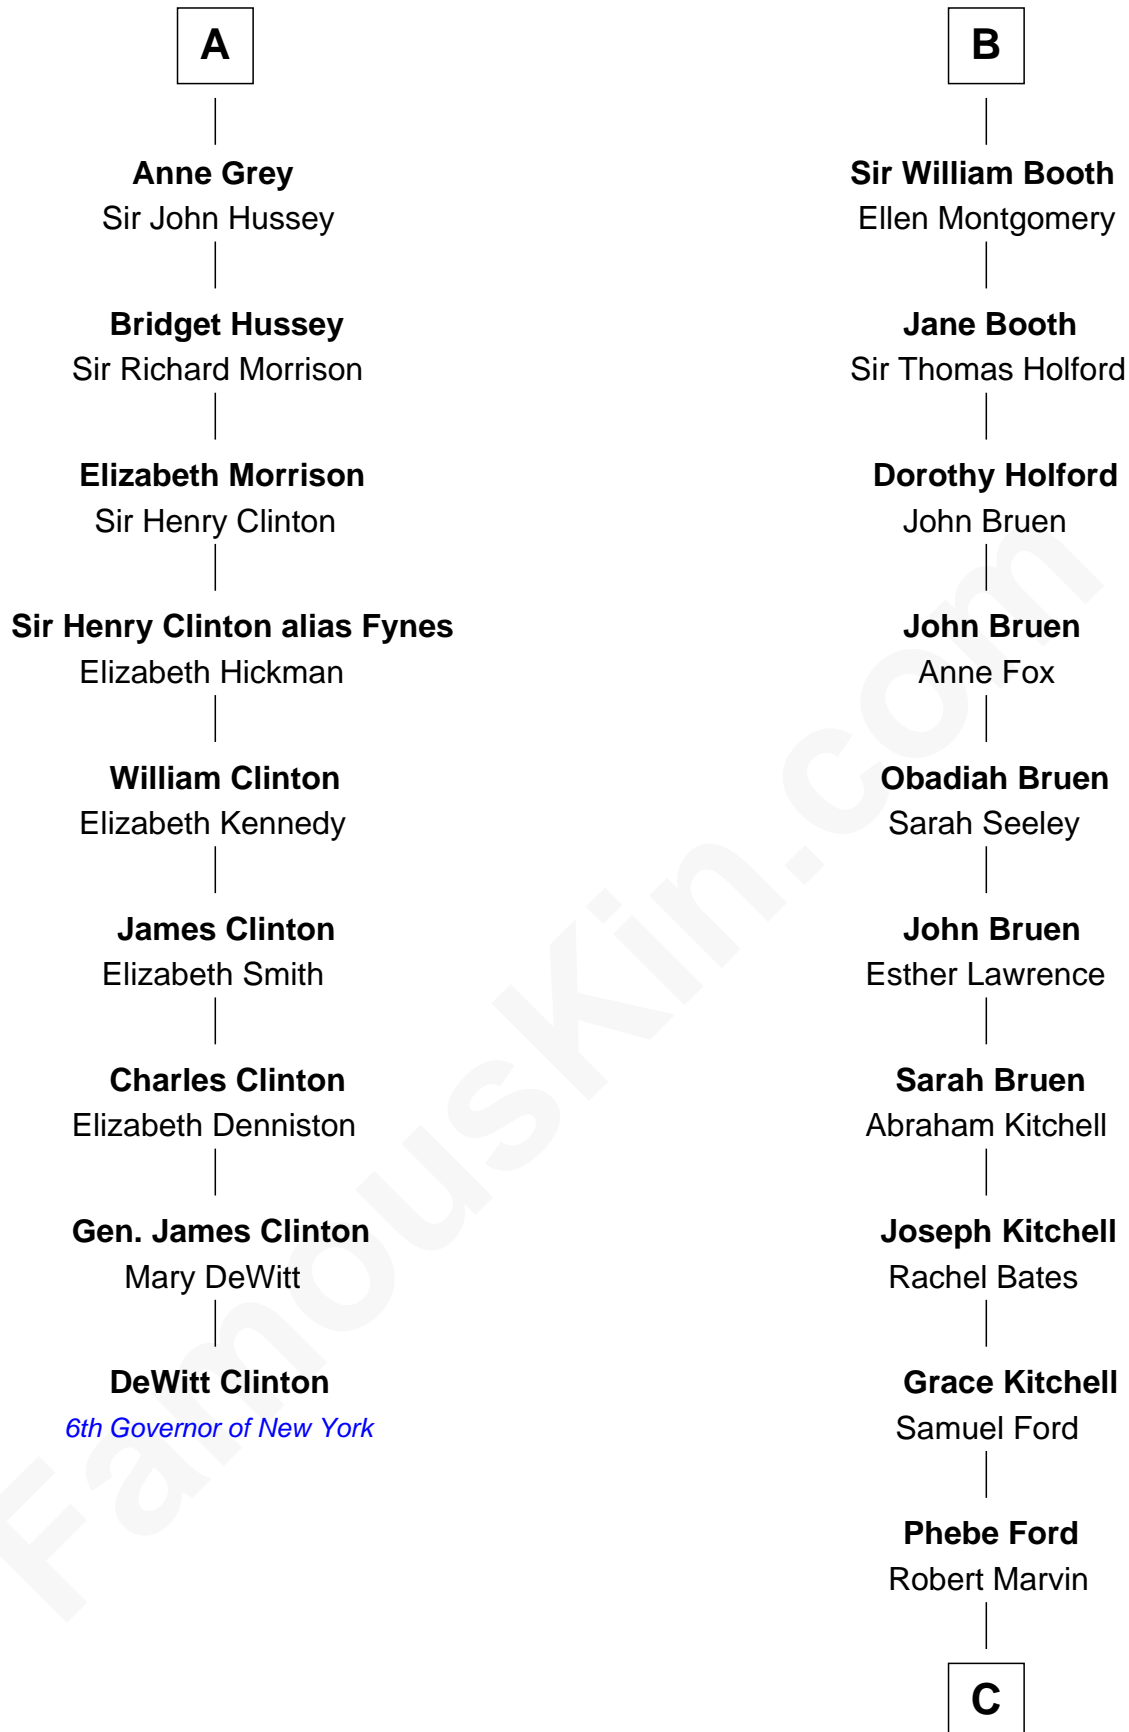

## Relationship Chart of

### DeWitt Clinton

6th Governor of New York

15th cousin 6 times removed of

### Barbara (Pierce) Bush

First Lady of President George H.W. Bush

C

**Samuel Ross Marvin**

Julia Ann Place

**Jerome Place Marvin**

Martha Ann Stokes

**Mabel Marvin**

Scott Pierce

**Marvin Pierce**

Pauline Robinson

**Barbara (Pierce) Bush**

*First Lady of George H.W. Bush*