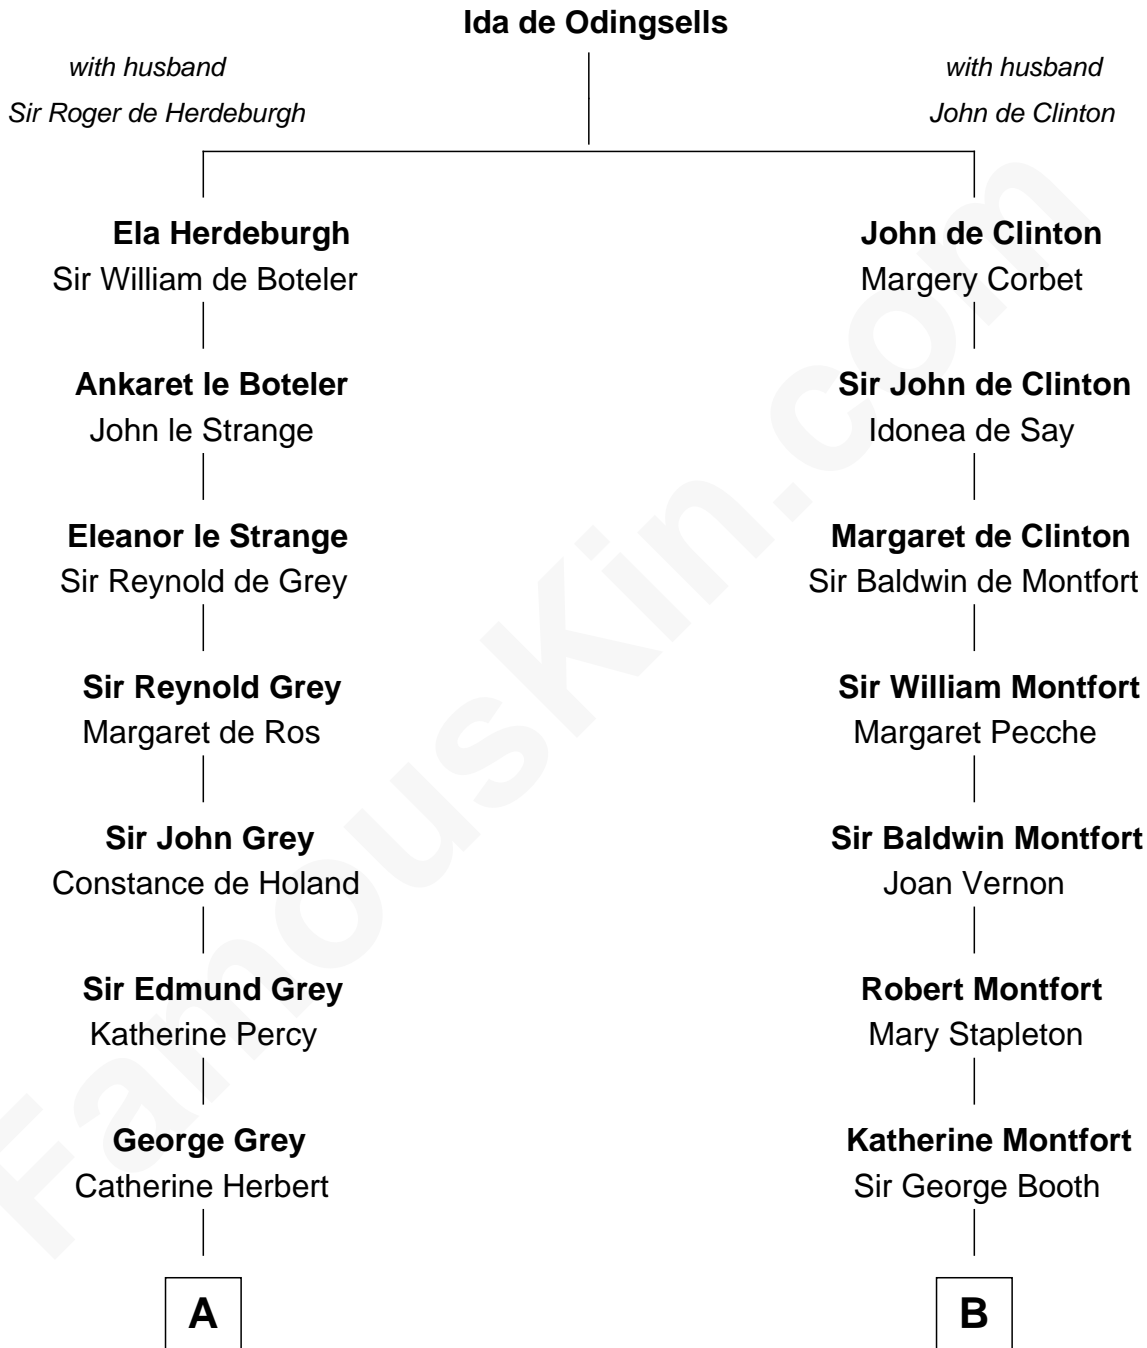

## Relationship Chart of

### DeWitt Clinton

6th Governor of New York

15th cousin 6 times removed of

### Barbara (Pierce) Bush

First Lady of President George H.W. Bush

C

**Samuel Ross Marvin**

Julia Ann Place

**Jerome Place Marvin**

Martha Ann Stokes

**Mabel Marvin**