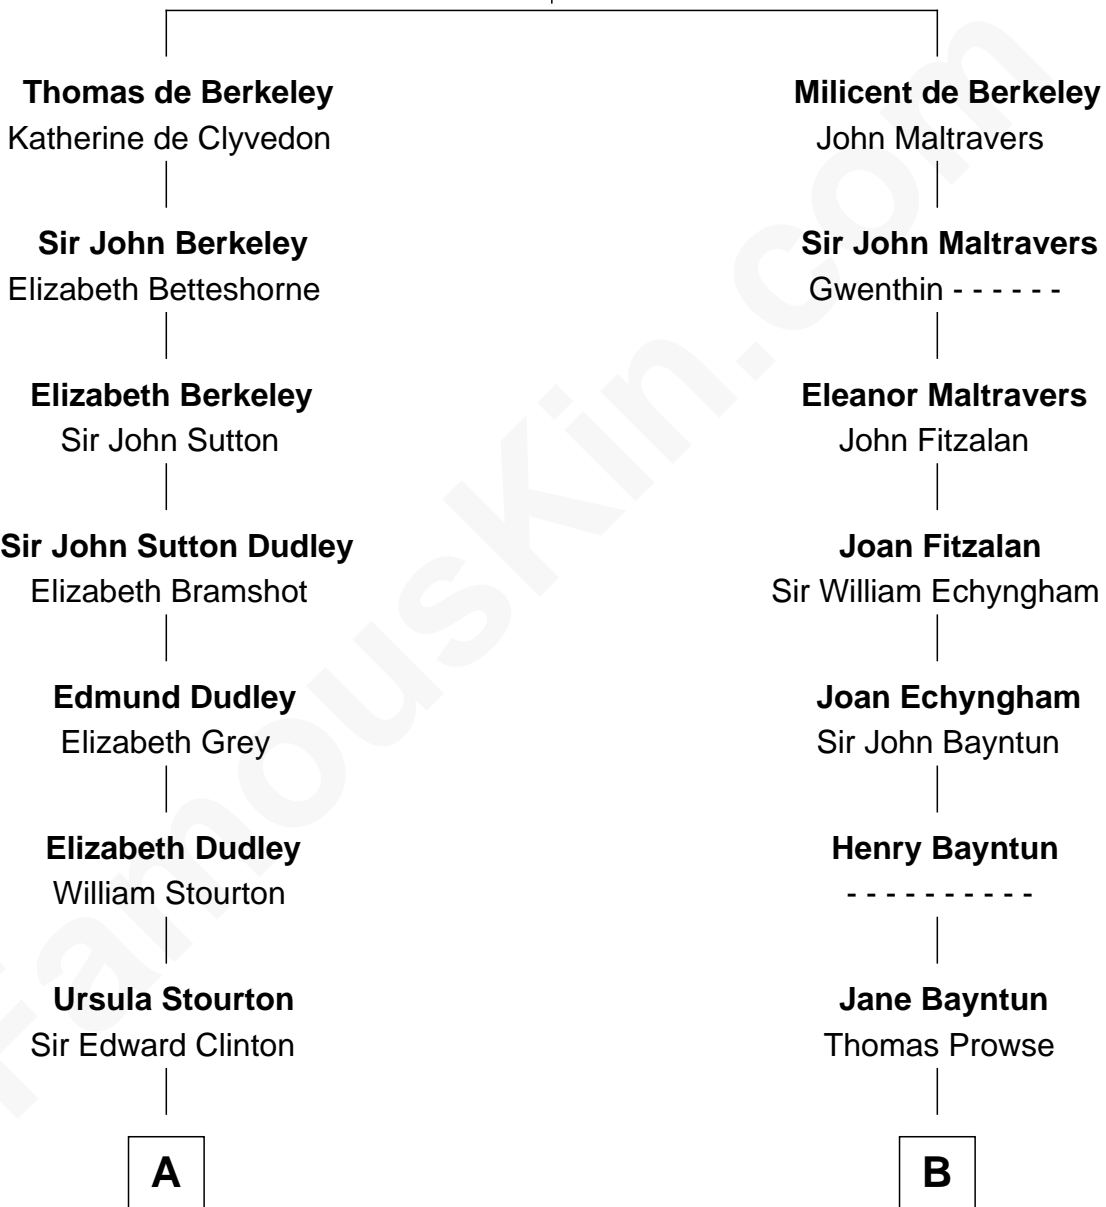

## Relationship Chart of

### DeWitt Clinton

6th Governor of New York

13th cousin 7 times removed of

### Barbara (Pierce) Bush

First Lady of President George H.W. Bush

**Sir Maurice de Berkeley**

Eve la Zouche

**C**

Jonas James Pierce

Kate Pritzel

Scott Pierce