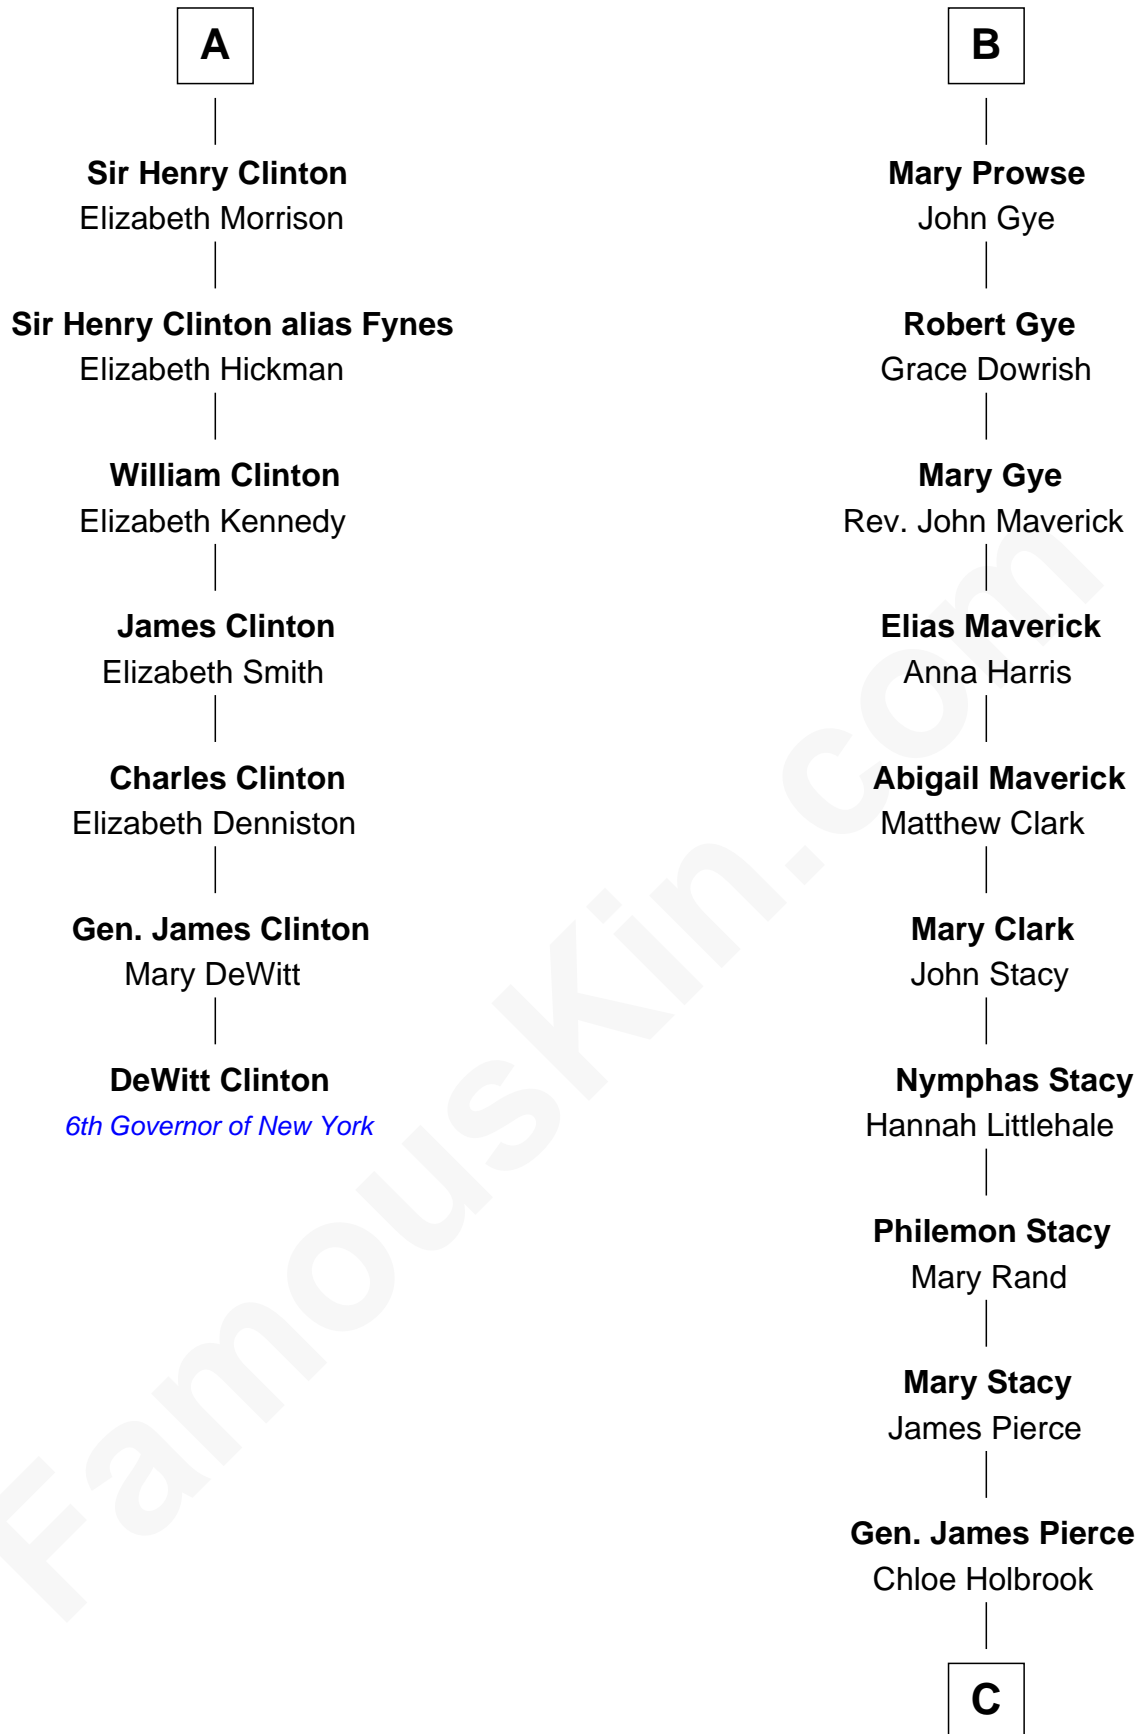

## Relationship Chart of

### DeWitt Clinton

6th Governor of New York

13th cousin 7 times removed of

### Barbara (Pierce) Bush

First Lady of President George H.W. Bush

**Sir Maurice de Berkeley**

Eve la Zouche

**C**

Jonas James Pierce

Kate Pritzel

Scott Pierce

Mabel Marvin

Marvin Pierce

Pauline Robinson

**Barbara (Pierce) Bush**

*First Lady of George H.W. Bush*

FamousKin.com