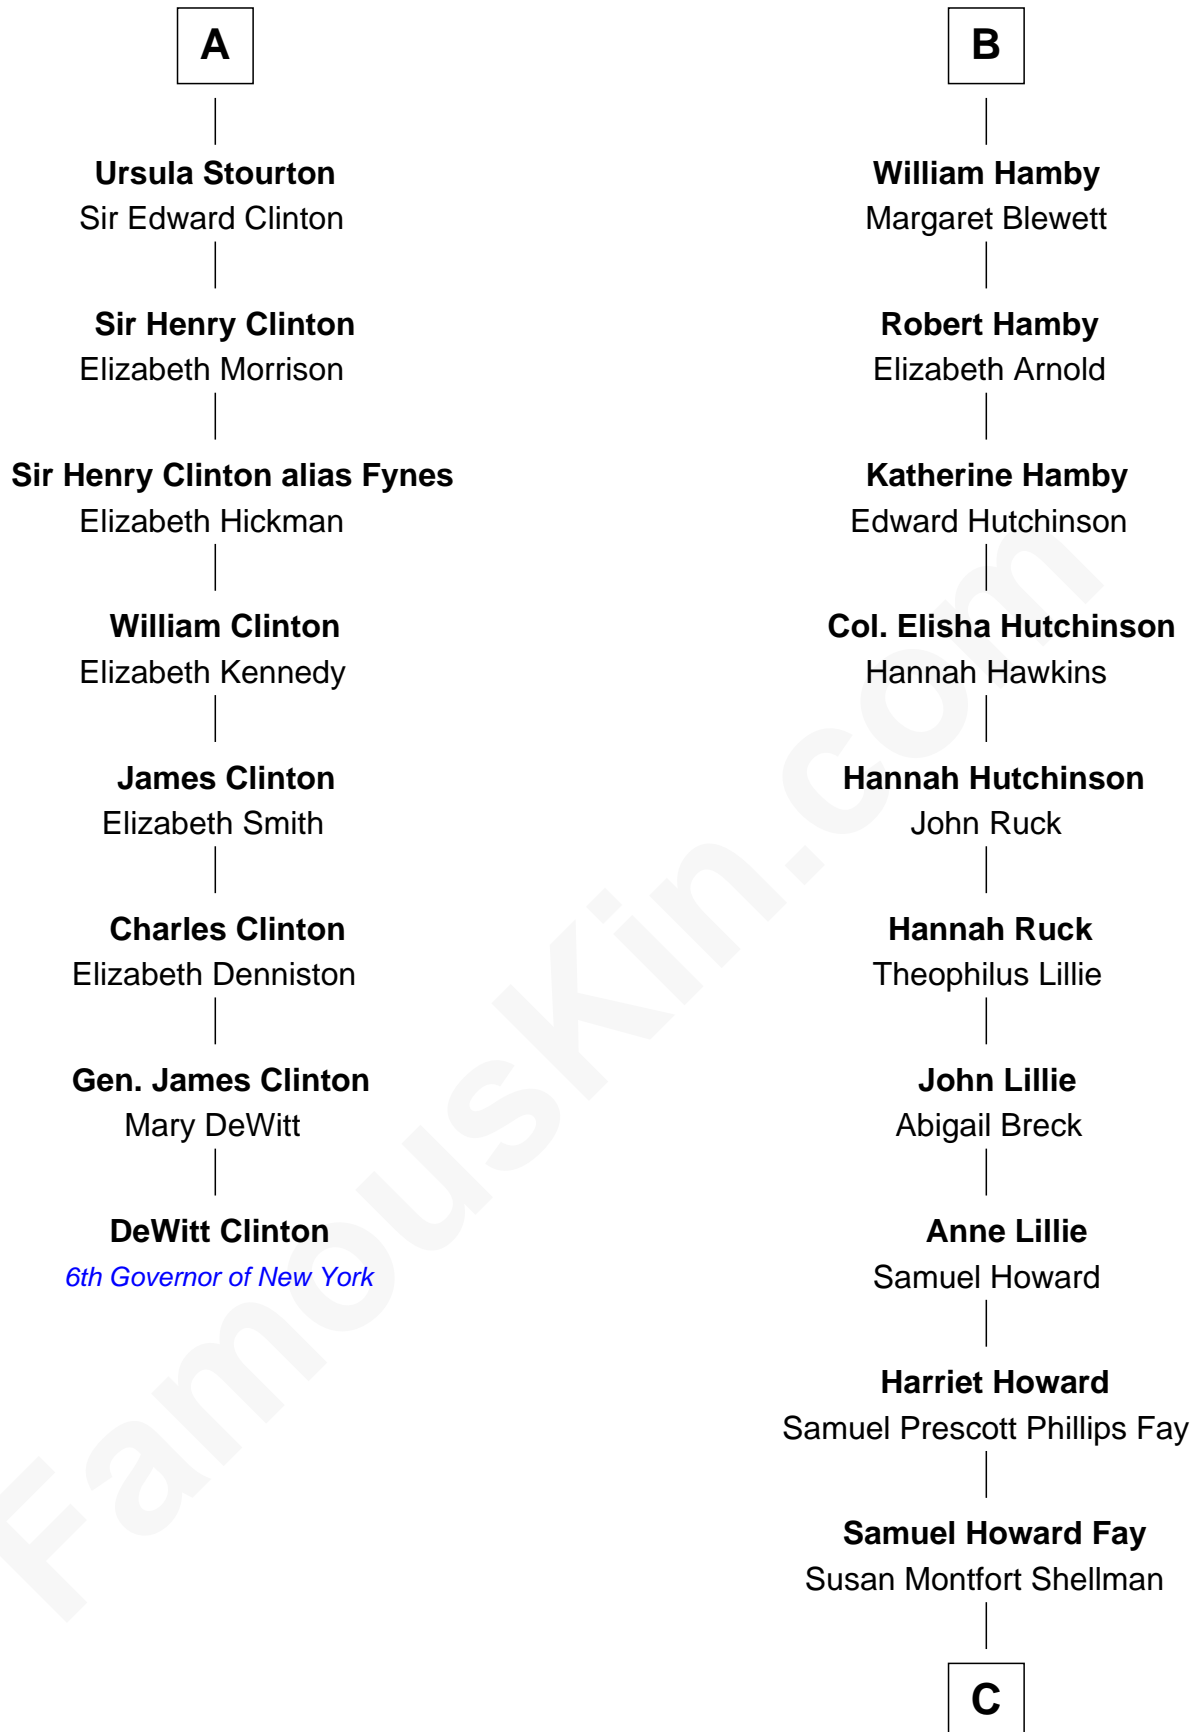

FamousKin.com Relationship Chart of

DeWitt Clinton

6th Governor of New York

14th cousin 7 times removed of

George W. Bush

43rd U.S. President

Sir Philip le Despencer

Joan de Cobham

Sir Andrew Luttrell

Sir Andrew Luttrell

Joan Tailboys

Hawise Luttrell

Sir Godfrey Hilton

Sir Godfrey Hilton

Margery Willoughby

Elizabeth Hilton

Richard Thimbleby

Anne Thimbleby

John Booth

Eleanor Booth

Edward Hamby

B

C

Harriet Eleanor Fay
Rev. James Smith Bush

Samuel Prescott Bush
Flora Sheldon

Prescott Sheldon Bush
Dorothy Wear Walker

George Herbert Walker Bush
Barbara Pierce

George W. Bush
43rd U.S. President

FamousKin.com