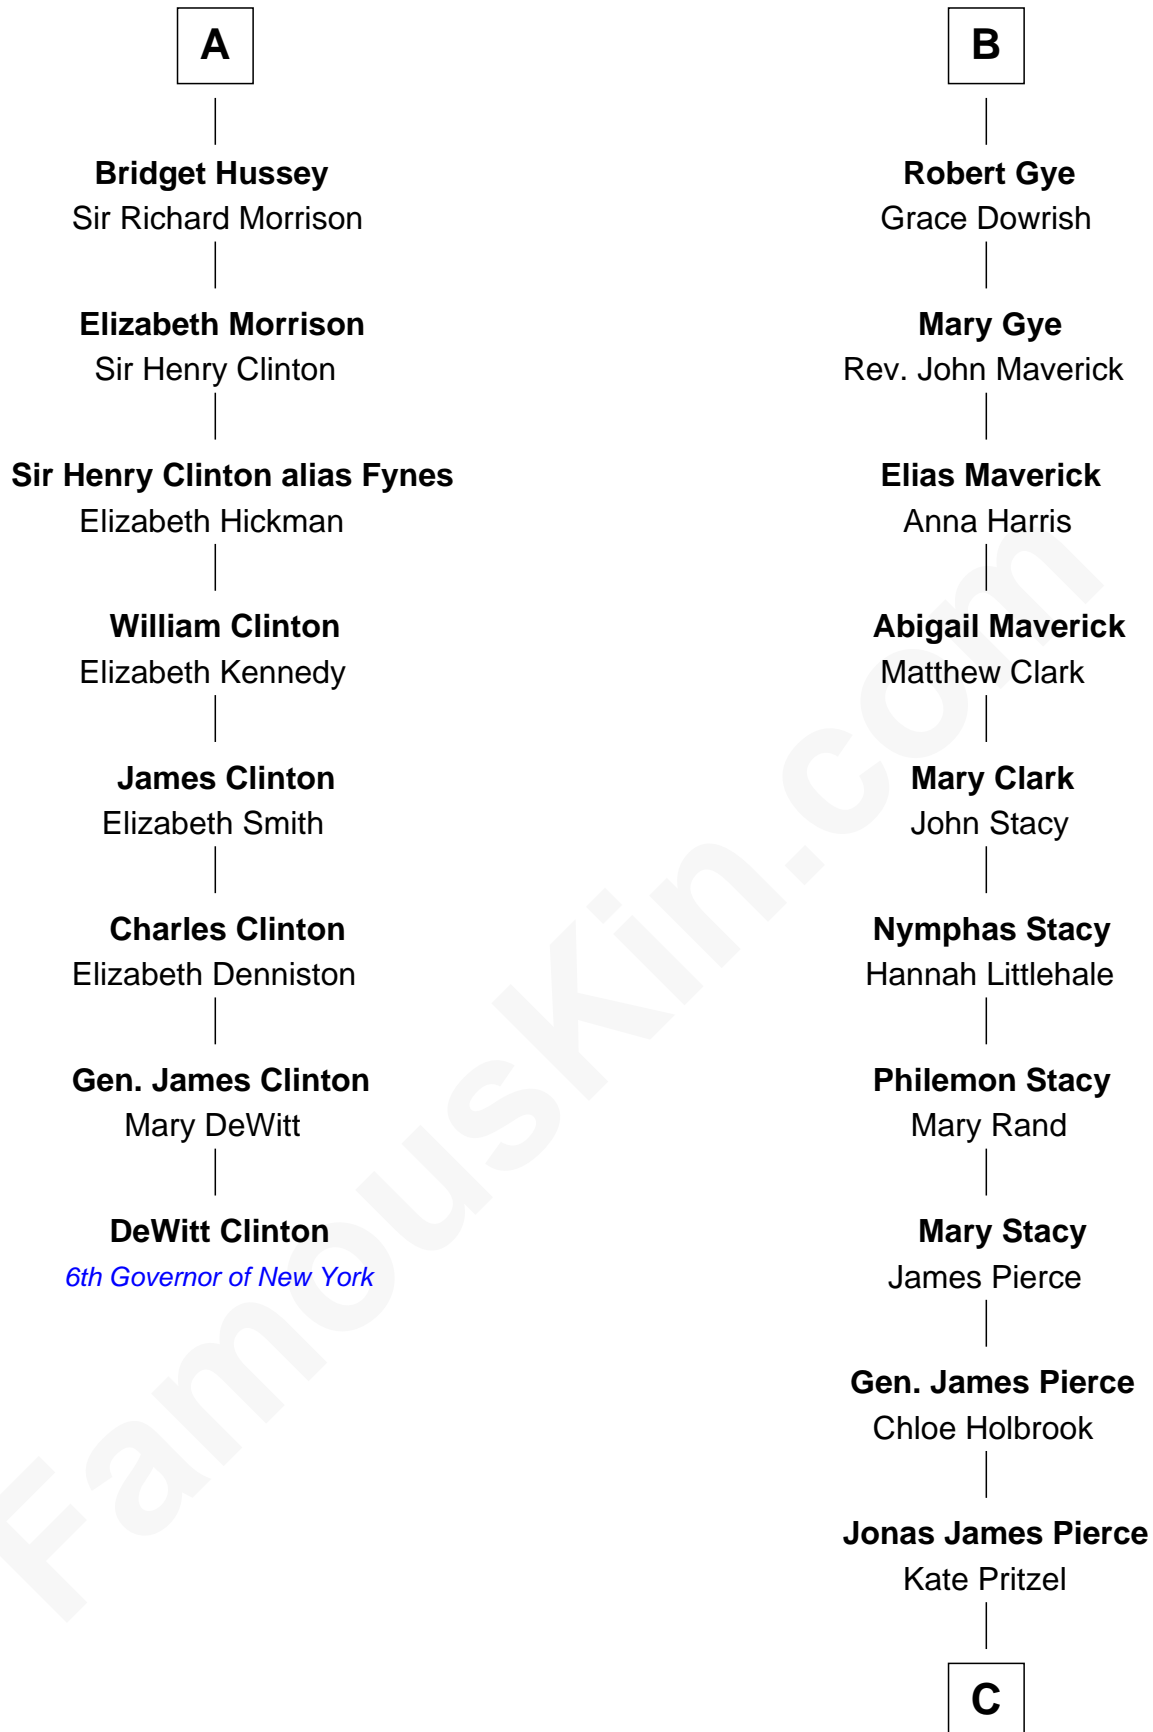

# FamousKin.com Relationship Chart of

**DeWitt Clinton**

*6th Governor of New York*

14th cousin 6 times removed of

**George W. Bush**

*43rd U.S. President*

**Henry Plantagenet**  
Maud de Chaworth

**Henry of Lancaster**  
Isabella de Beaumont

**Blanche of Lancaster**  
John of Gaunt

**Elizabeth of Lancaster**  
John de Holand

**Constance de Holand**  
Sir John Grey

**Sir Edmund Grey**  
Katherine Percy

**George Grey**  
Catherine Herbert

**Anne Grey**  
Sir John Hussey

**A**

**Eleanor Plantagenet**  
Richard Fitzalan

**John Fitzalan**  
Eleanor Maltravers

**Joan Fitzalan**  
Sir William Echyngham

**Joan Echyngham**  
Sir John Bayntun

**Henry Bayntun**  
-----

**Jane Bayntun**  
Thomas Prowse

**Mary Prowse**  
John Gye

**B**

**C**

—  
**Scott Pierce**

Mabel Marvin

—  
**Marvin Pierce**

Pauline Robinson

—  
**Barbara Pierce**