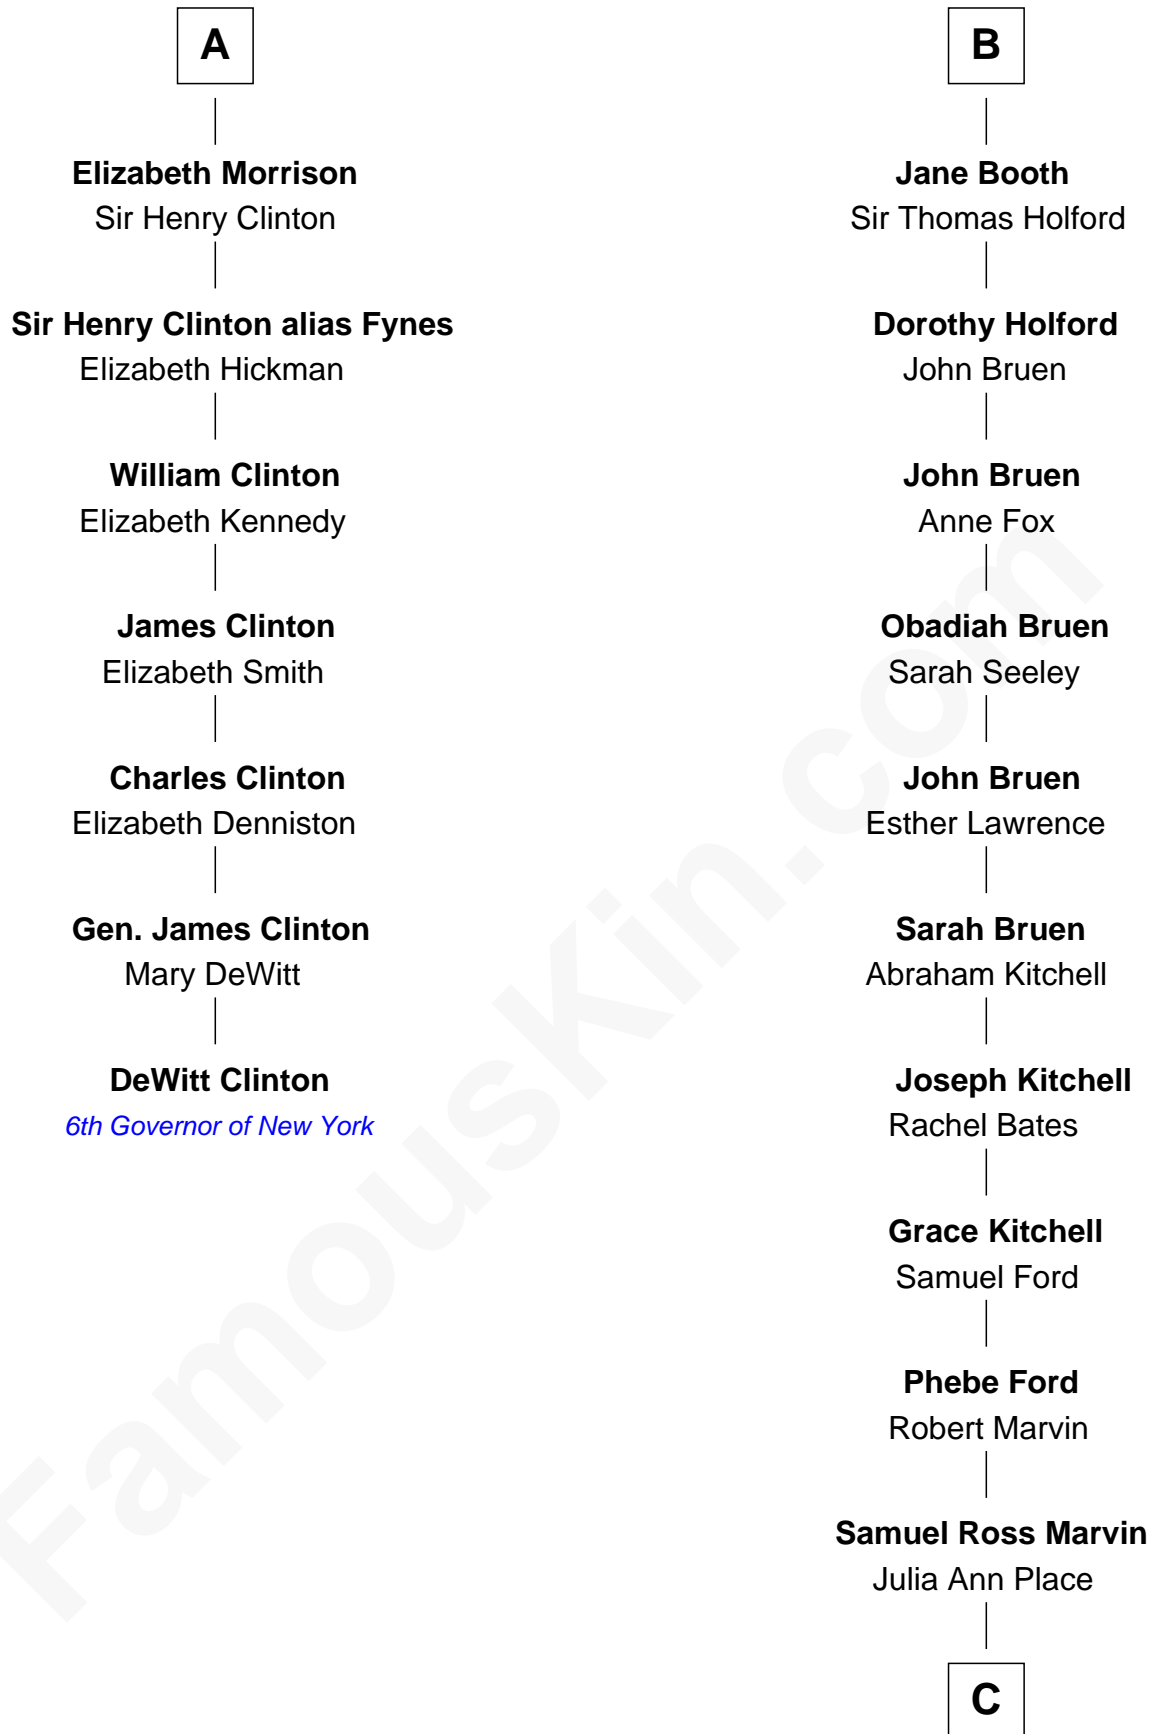

FamousKin.com Relationship Chart of

DeWitt Clinton

6th Governor of New York

13th cousin 8 times removed of

George W. Bush

43rd U.S. President

Ralph de Stafford

*with wife
Margaret de Audley*

Sir John Dutton

George Grey

Catherine Herbert

Maude Dutton

Sir William Booth

Anne Grey

Sir John Hussey

Sir George Booth

Katherine Montfort

Bridget Hussey

Sir Richard Morrison

Sir William Booth

Ellen Montgomery

A

B

C

Jerome Place Marvin

Martha Ann Stokes

Mabel Marvin

Scott Pierce

Marvin Pierce

Pauline Robinson

Barbara Pierce

George Herbert Walker Bush