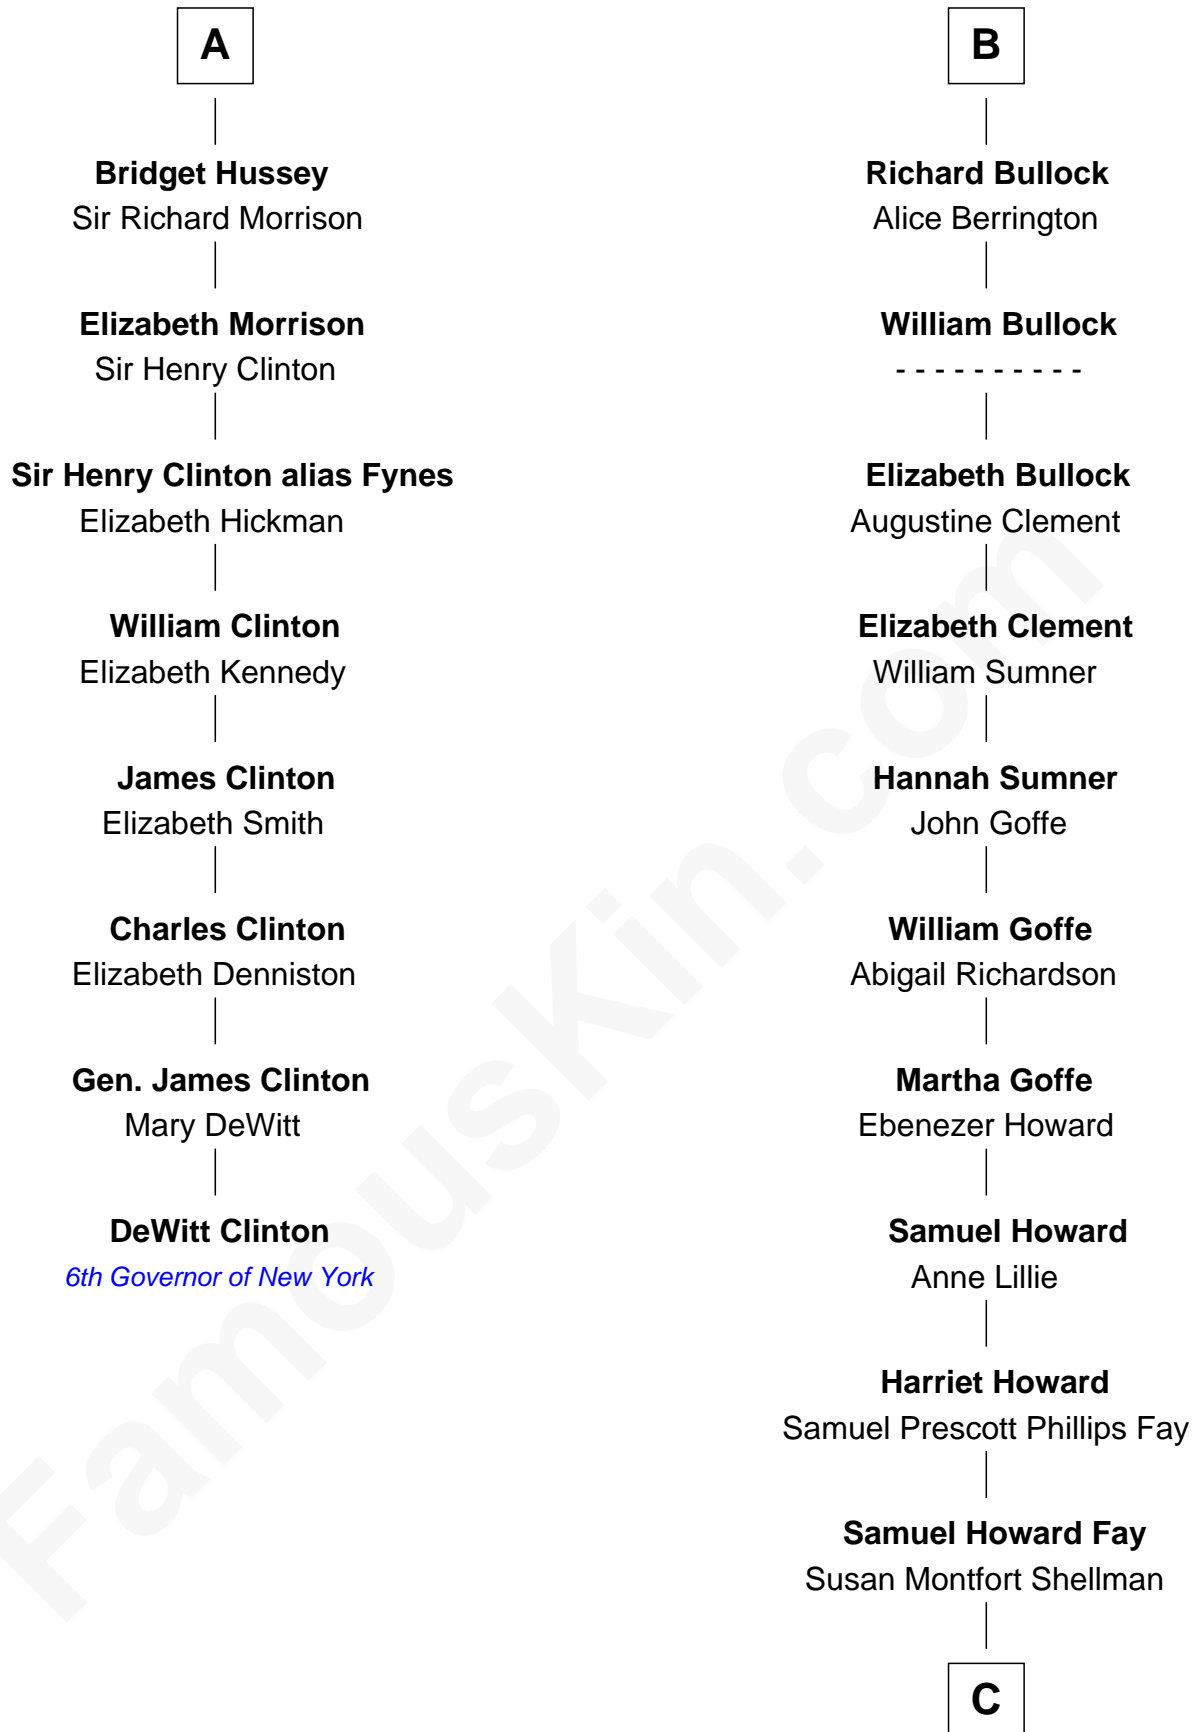

# FamousKin.com Relationship Chart of

**DeWitt Clinton**

*6th Governor of New York*

14th cousin 7 times removed of

**George W. Bush**

*43rd U.S. President*

**William de Montagu**  
Katherine de Grandison

**Philippa de Montagu**  
Sir Roger de Mortimer

**Edmund Mortimer**  
Philippa Plantagenet

**Elizabeth Mortimer**  
Sir Henry Percy

**Sir Henry Percy**  
Eleanor Neville

**Katherine Percy**  
Sir Edmund Grey

**George Grey**  
Catherine Herbert

**Anne Grey**  
Sir John Hussey

**A**

**Sibyl de Montagu**  
Sir Edmund Fitzalan

**Philippe Fitzalan**  
Sir Richard Sergeaux

**Alice Sergeaux**  
Sir Richard de Vere

**Sir John de Vere**  
Elizabeth Howard

**Joan de Vere**  
Sir William Norreys

**Margaret Norreys**  
Gilbert Bullock

**Thomas Bullock**  
Alice Kingsmill

**B**

**C**

**Harriet Eleanor Fay**  
Rev. James Smith Bush

**Samuel Prescott Bush**  
Flora Sheldon

**Prescott Sheldon Bush**  
Dorothy Wear Walker