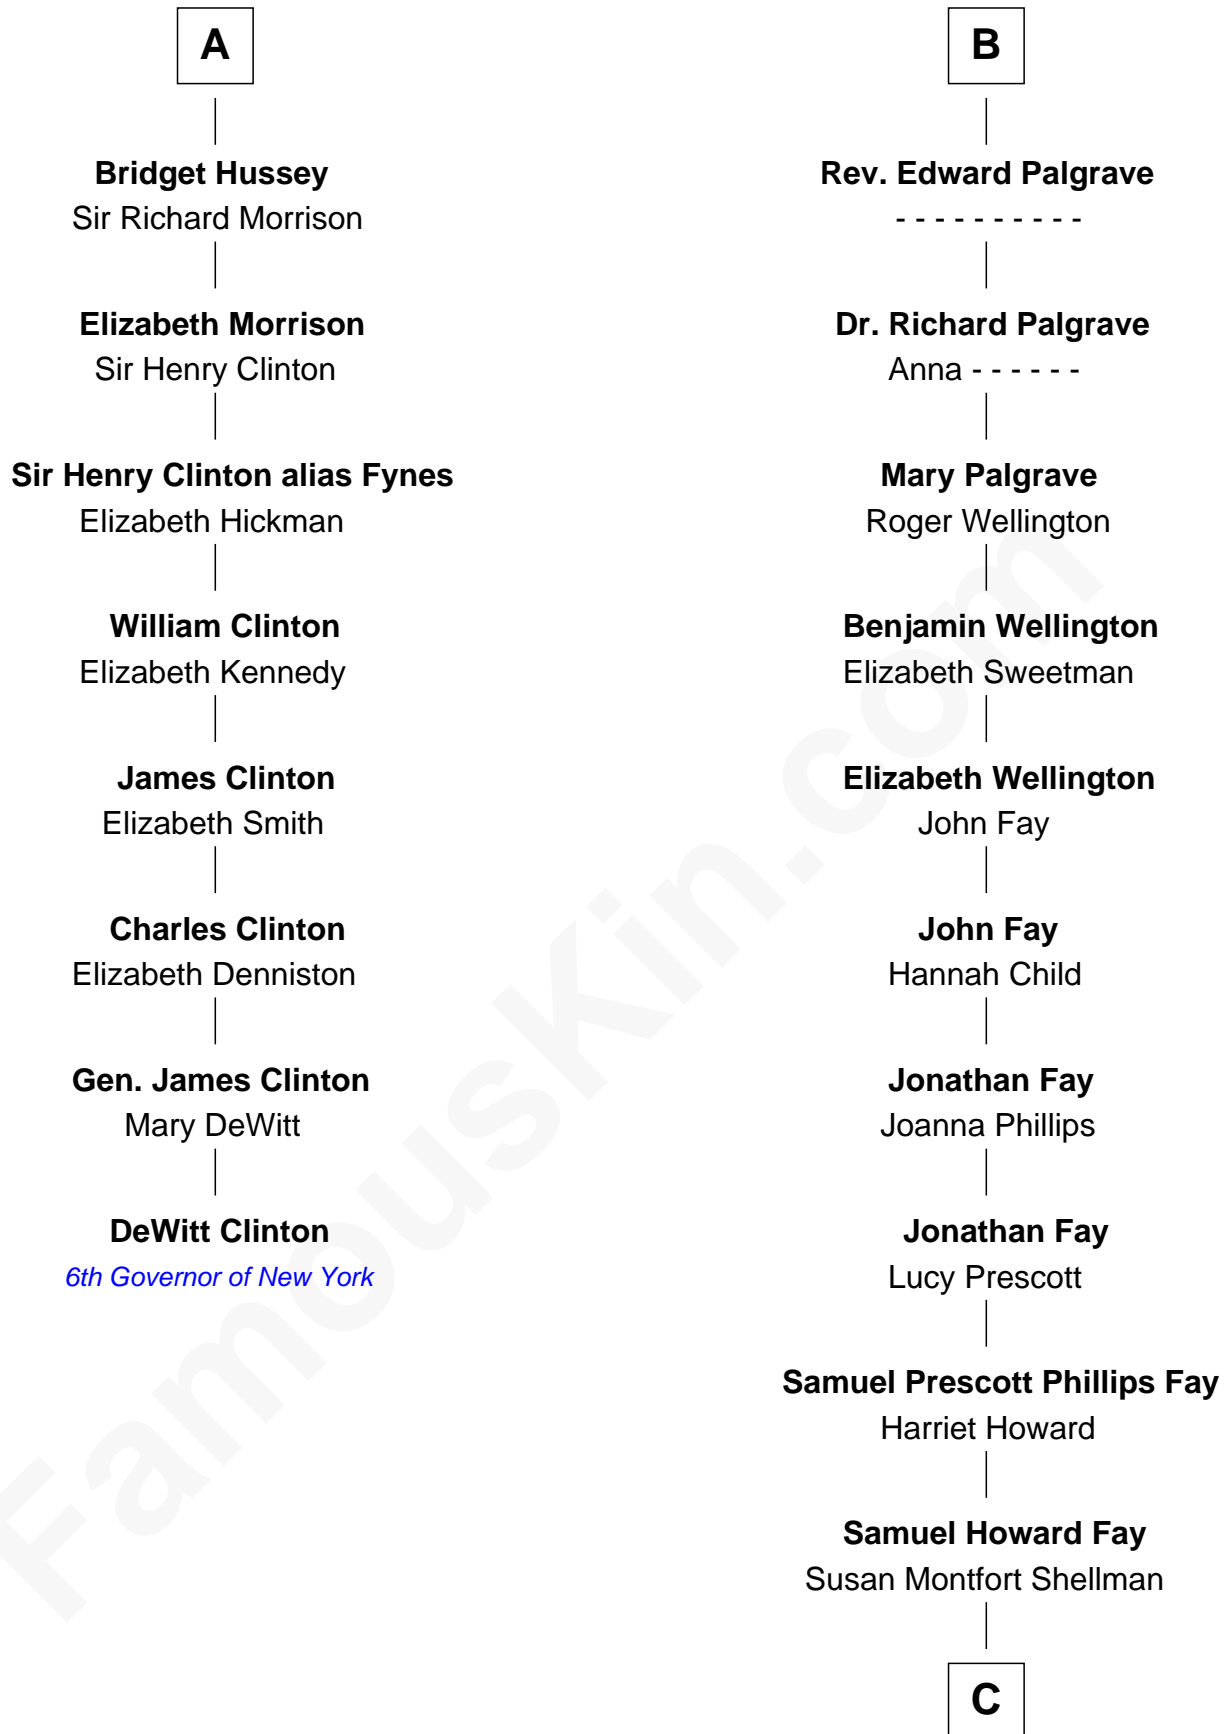

# FamousKin.com Relationship Chart of

**DeWitt Clinton**

*6th Governor of New York*

14th cousin 7 times removed of

**George W. Bush**

*43rd U.S. President*

**C**

**Harriet Eleanor Fay**  
Rev. James Smith Bush

**Samuel Prescott Bush**  
Flora Sheldon

**Prescott Sheldon Bush**  
Dorothy Wear Walker

**George Herbert Walker Bush**  
Barbara Pierce

**George W. Bush**  
*43rd U.S. President*

FamousKin.com