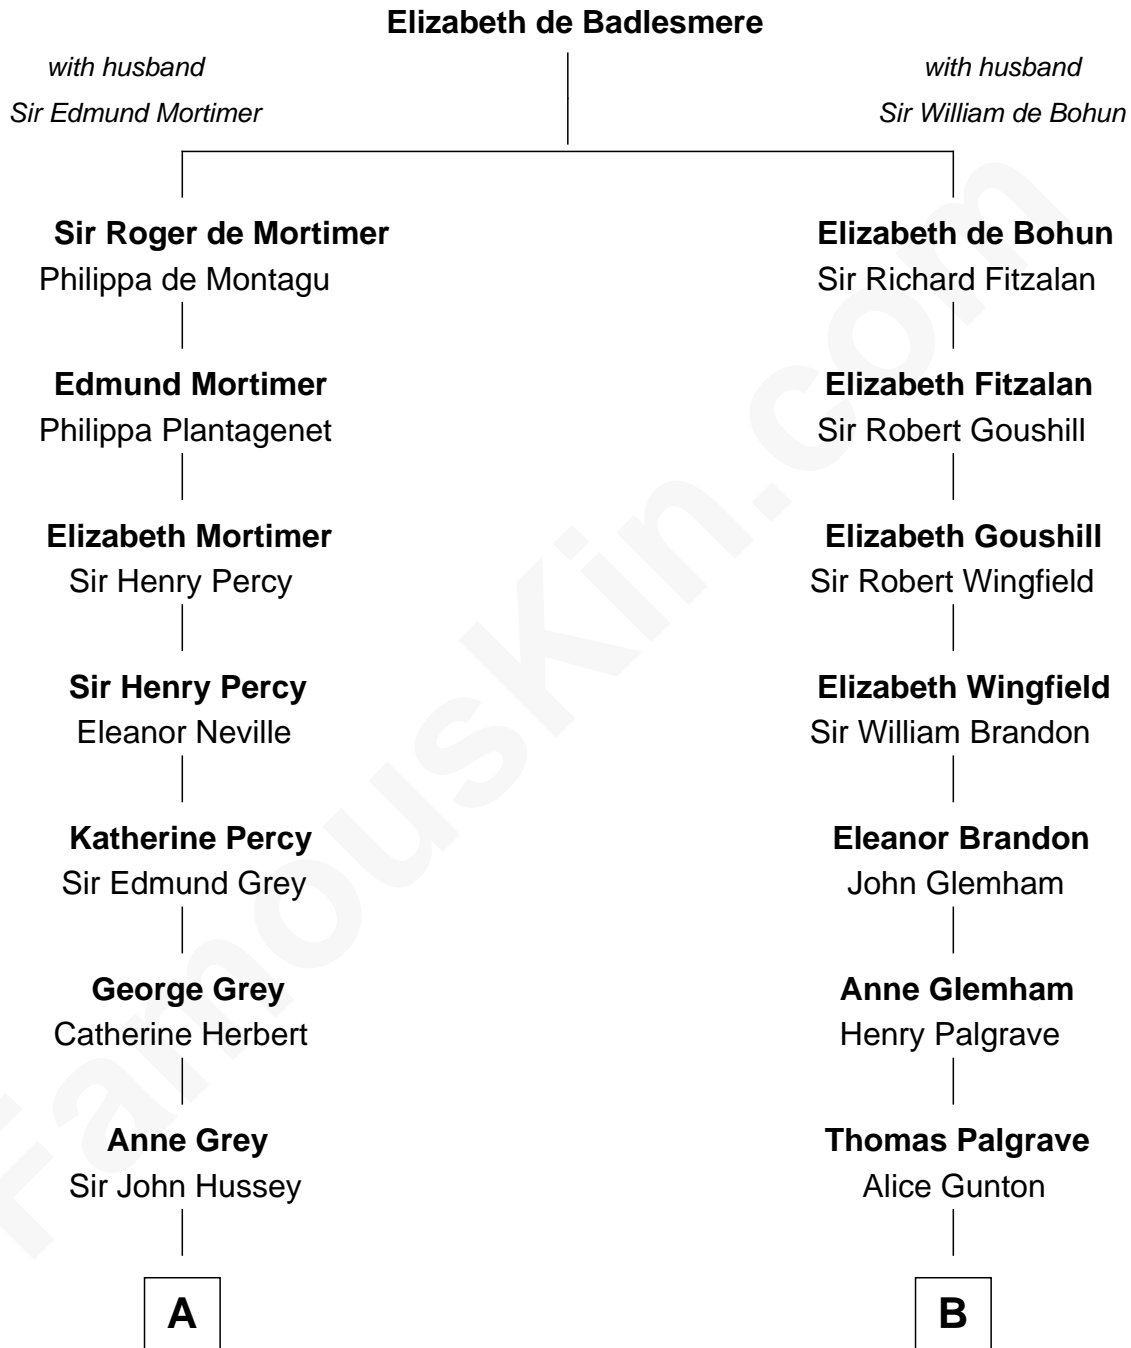

# FamousKin.com Relationship Chart of

**DeWitt Clinton**

*6th Governor of New York*

14th cousin 7 times removed of

**George W. Bush**

*43rd U.S. President*

**C**

**Harriet Eleanor Fay**  
Rev. James Smith Bush

**Samuel Prescott Bush**  
Flora Sheldon

**Prescott Sheldon Bush**  
Dorothy Wear Walker

**George Herbert Walker Bush**  
Barbara Pierce

**George W. Bush**  
*43rd U.S. President*

FamousKin.com