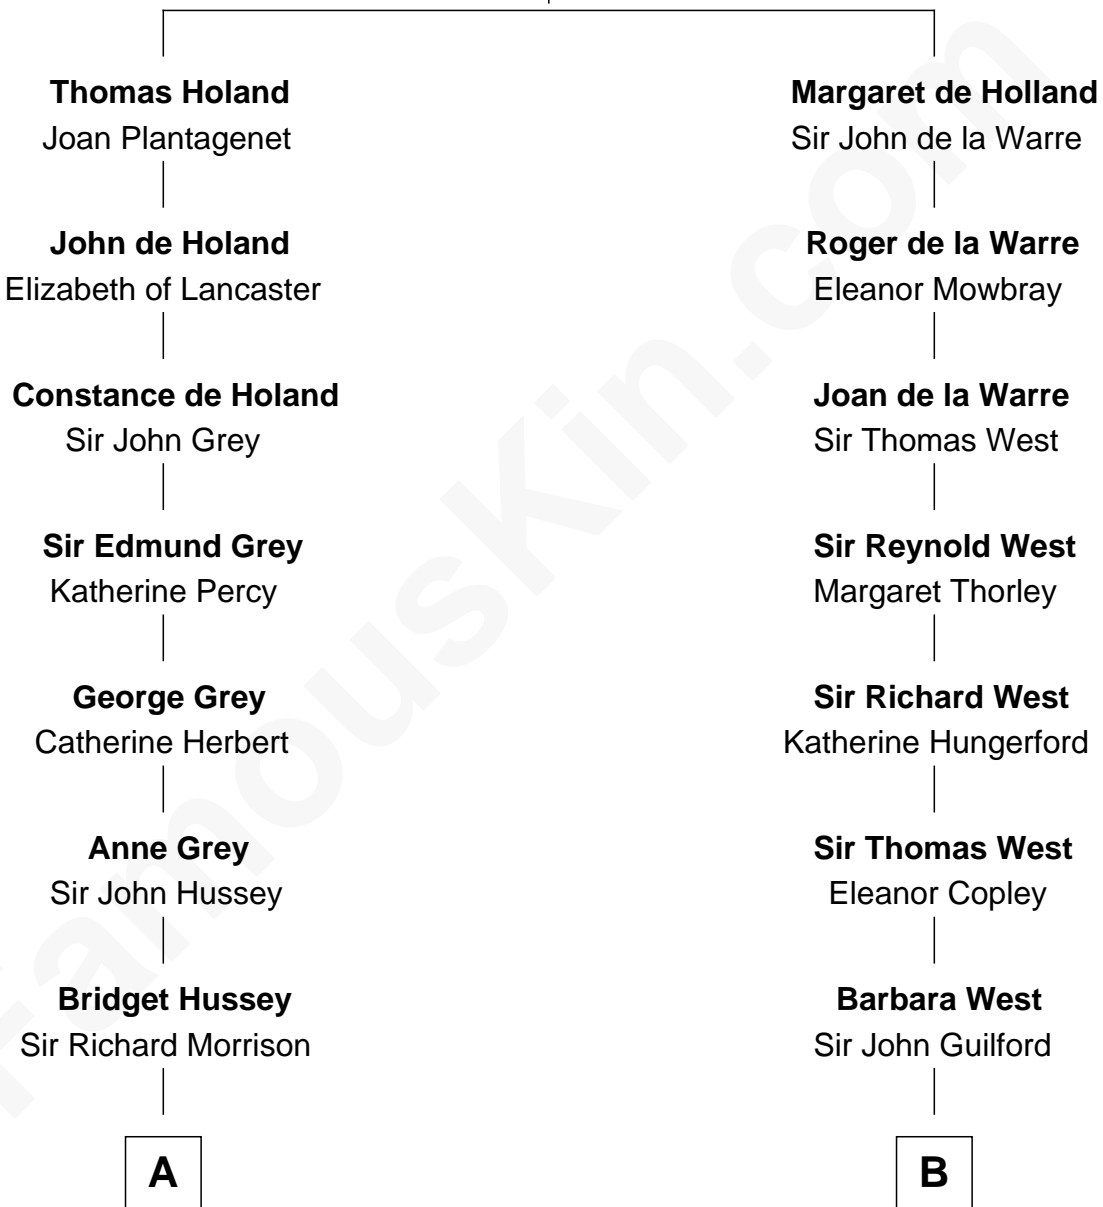

# FamousKin.com Relationship Chart of

**DeWitt Clinton**

*6th Governor of New York*

13th cousin 8 times removed of

**George W. Bush**

*43rd U.S. President*

**Sir Robert de Holland**

Maude la Zouche

**C**

**Harriet Eleanor Fay**  
Rev. James Smith Bush

**Samuel Prescott Bush**  
Flora Sheldon

**Prescott Sheldon Bush**  
Dorothy Wear Walker

**George Herbert Walker Bush**  
Barbara Pierce

**George W. Bush**  
*43rd U.S. President*