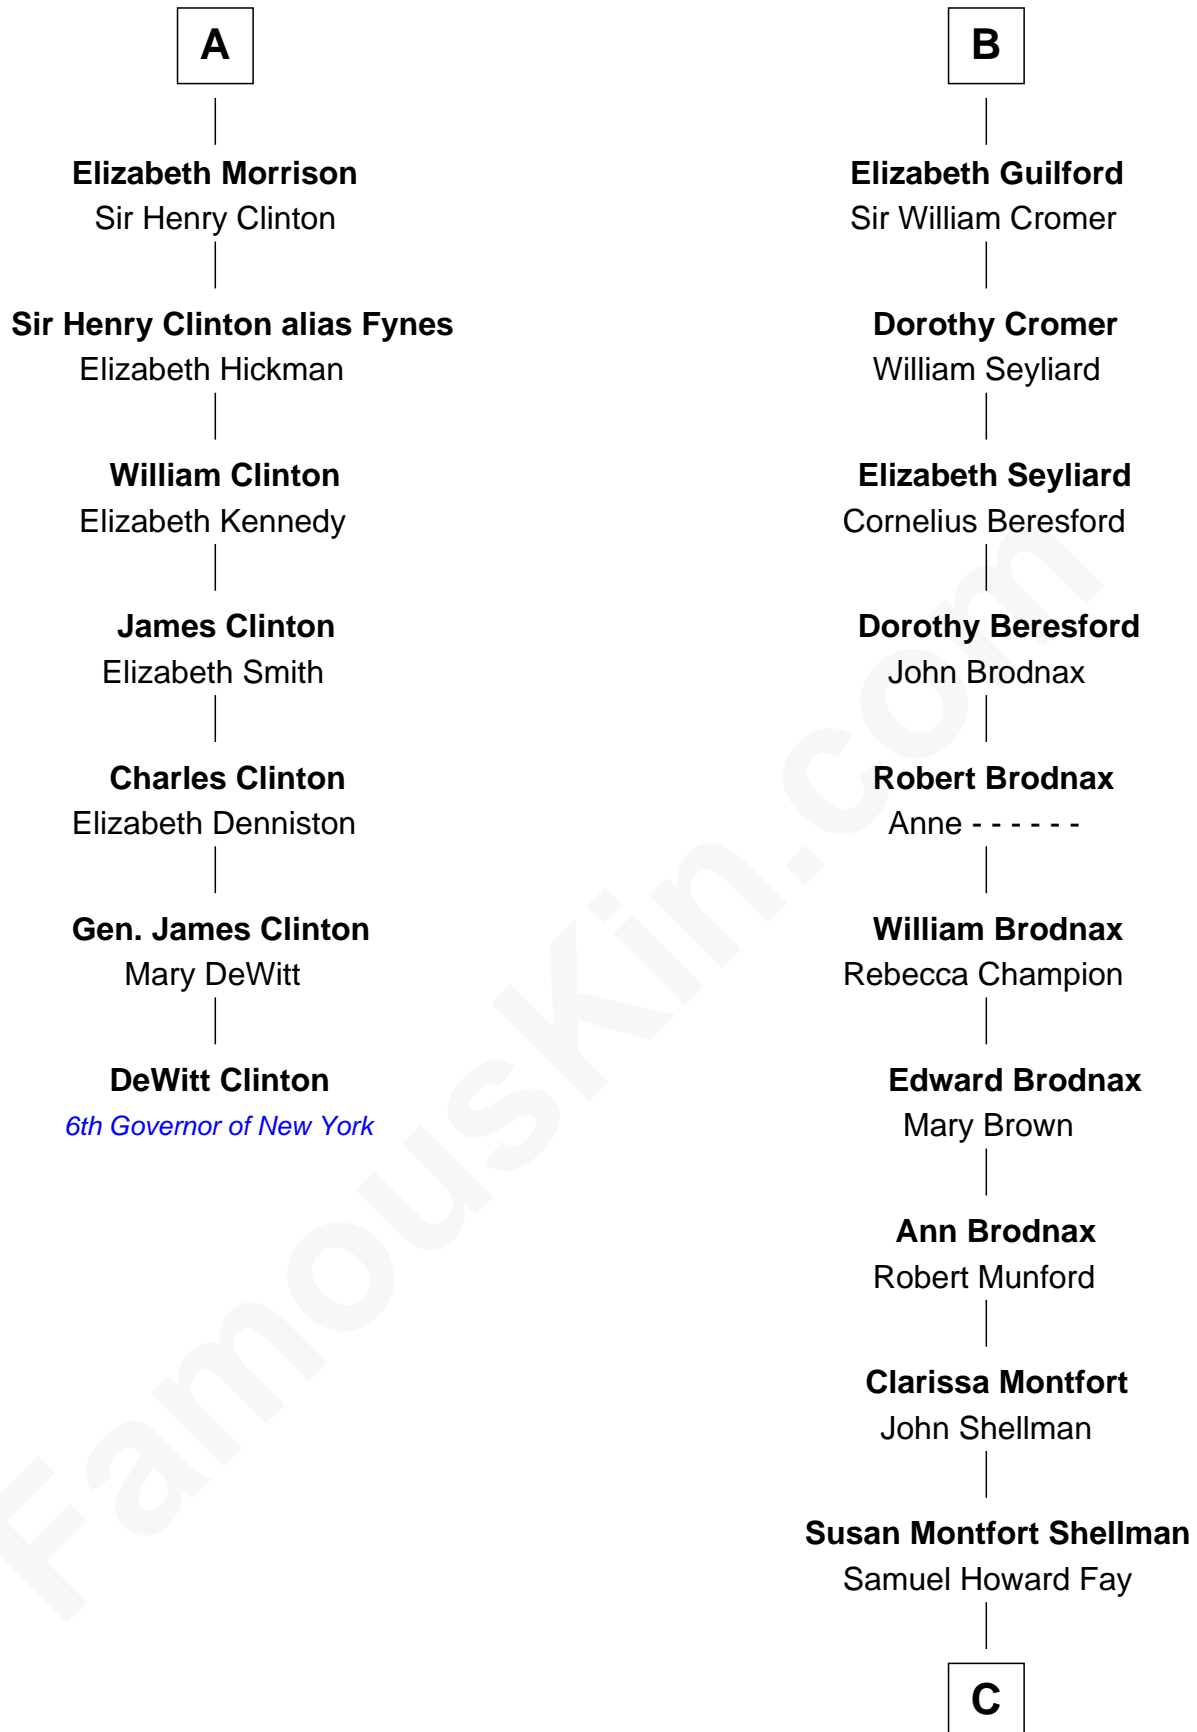

# FamousKin.com Relationship Chart of

**DeWitt Clinton**

*6th Governor of New York*

13th cousin 8 times removed of

**George W. Bush**

*43rd U.S. President*

**Sir Robert de Holland**

Maude la Zouche

**C**

**Harriet Eleanor Fay**  
Rev. James Smith Bush

**Samuel Prescott Bush**  
Flora Sheldon

**Prescott Sheldon Bush**  
Dorothy Wear Walker

**George Herbert Walker Bush**  
Barbara Pierce

**George W. Bush**  
*43rd U.S. President*