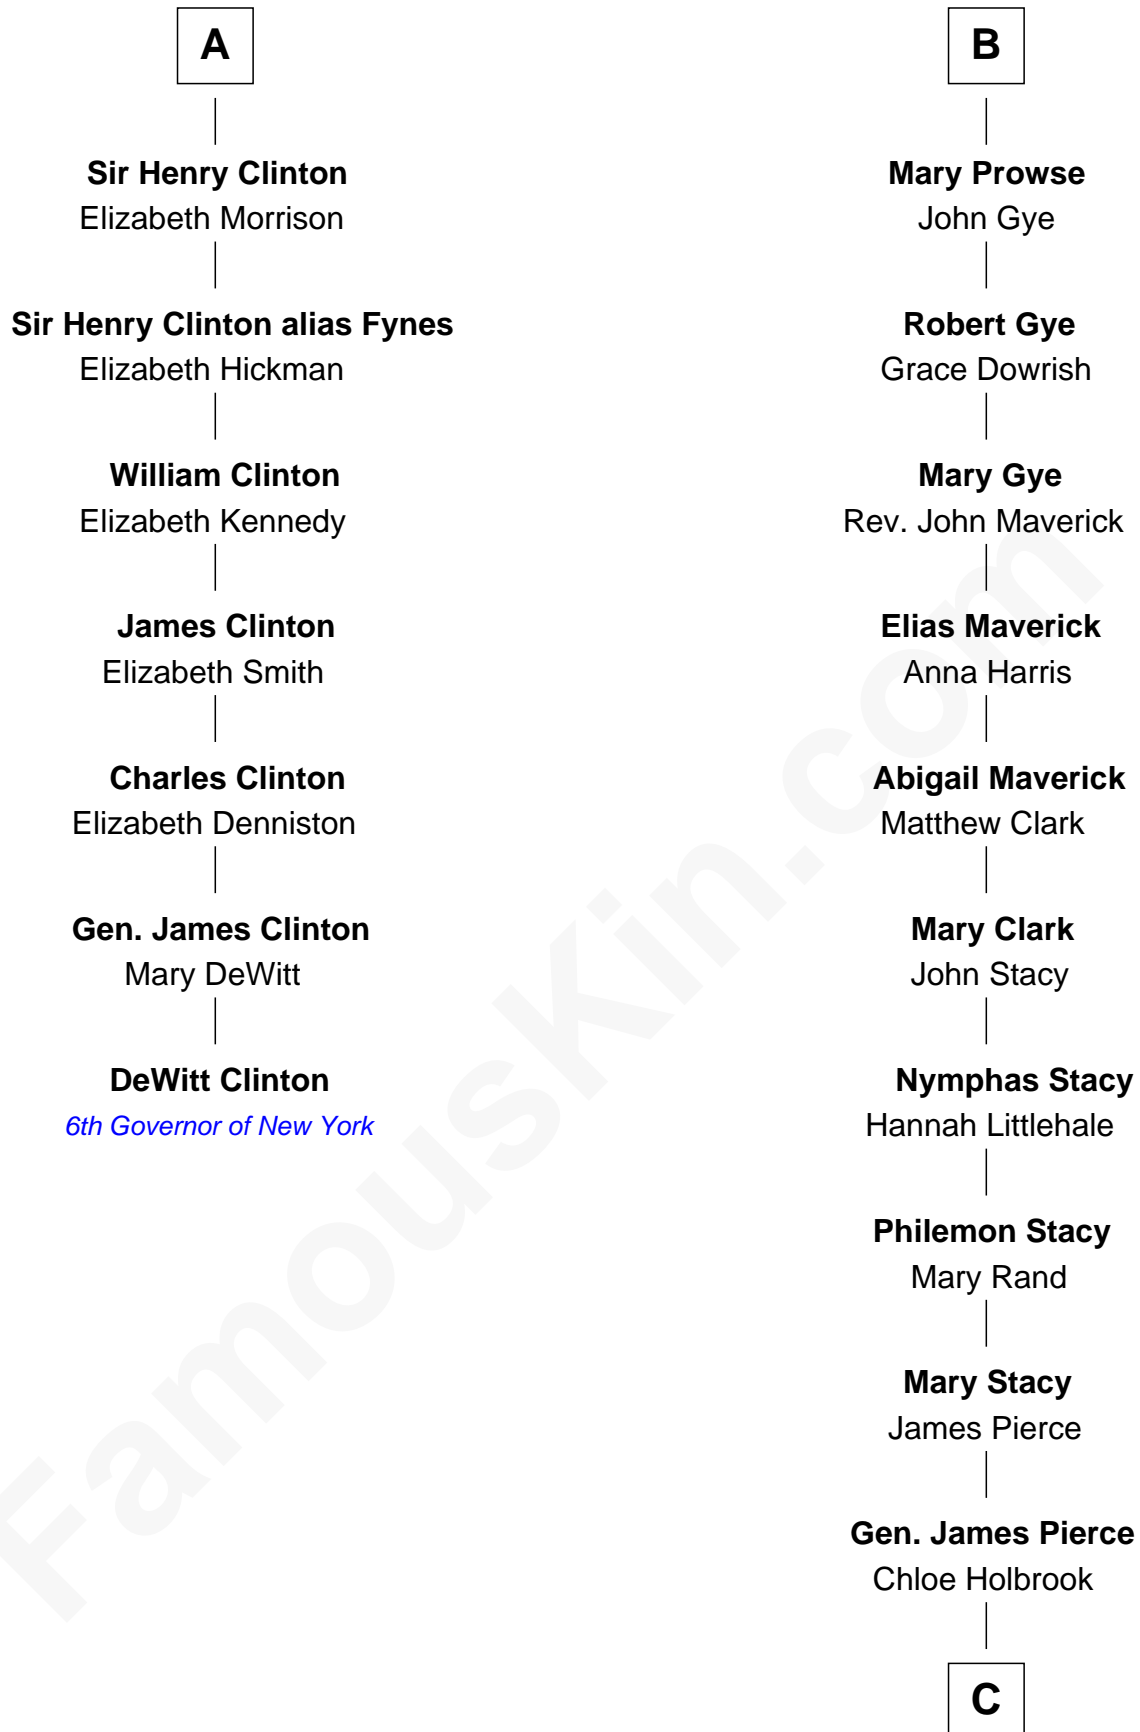

# FamousKin.com Relationship Chart of

**DeWitt Clinton**

*6th Governor of New York*

13th cousin 8 times removed of

**George W. Bush**

*43rd U.S. President*

**Sir Maurice de Berkeley**

Eve la Zouche

John Maltravers

**Sir John Maltravers**

Gwenthin - - - - -

**Eleanor Maltravers**

John Fitzalan

**Joan Fitzalan**

Sir William Echyngham

**Joan Echyngham**

Sir John Bayntun

**Henry Bayntun**

- - - - -

**Jane Bayntun**

Thomas Prowse

**B**

**C**

Jonas James Pierce

Kate Pritzel

Scott Pierce

Mabel Marvin

Marvin Pierce

Pauline Robinson

Barbara Pierce

George Herbert Walker Bush

George W. Bush