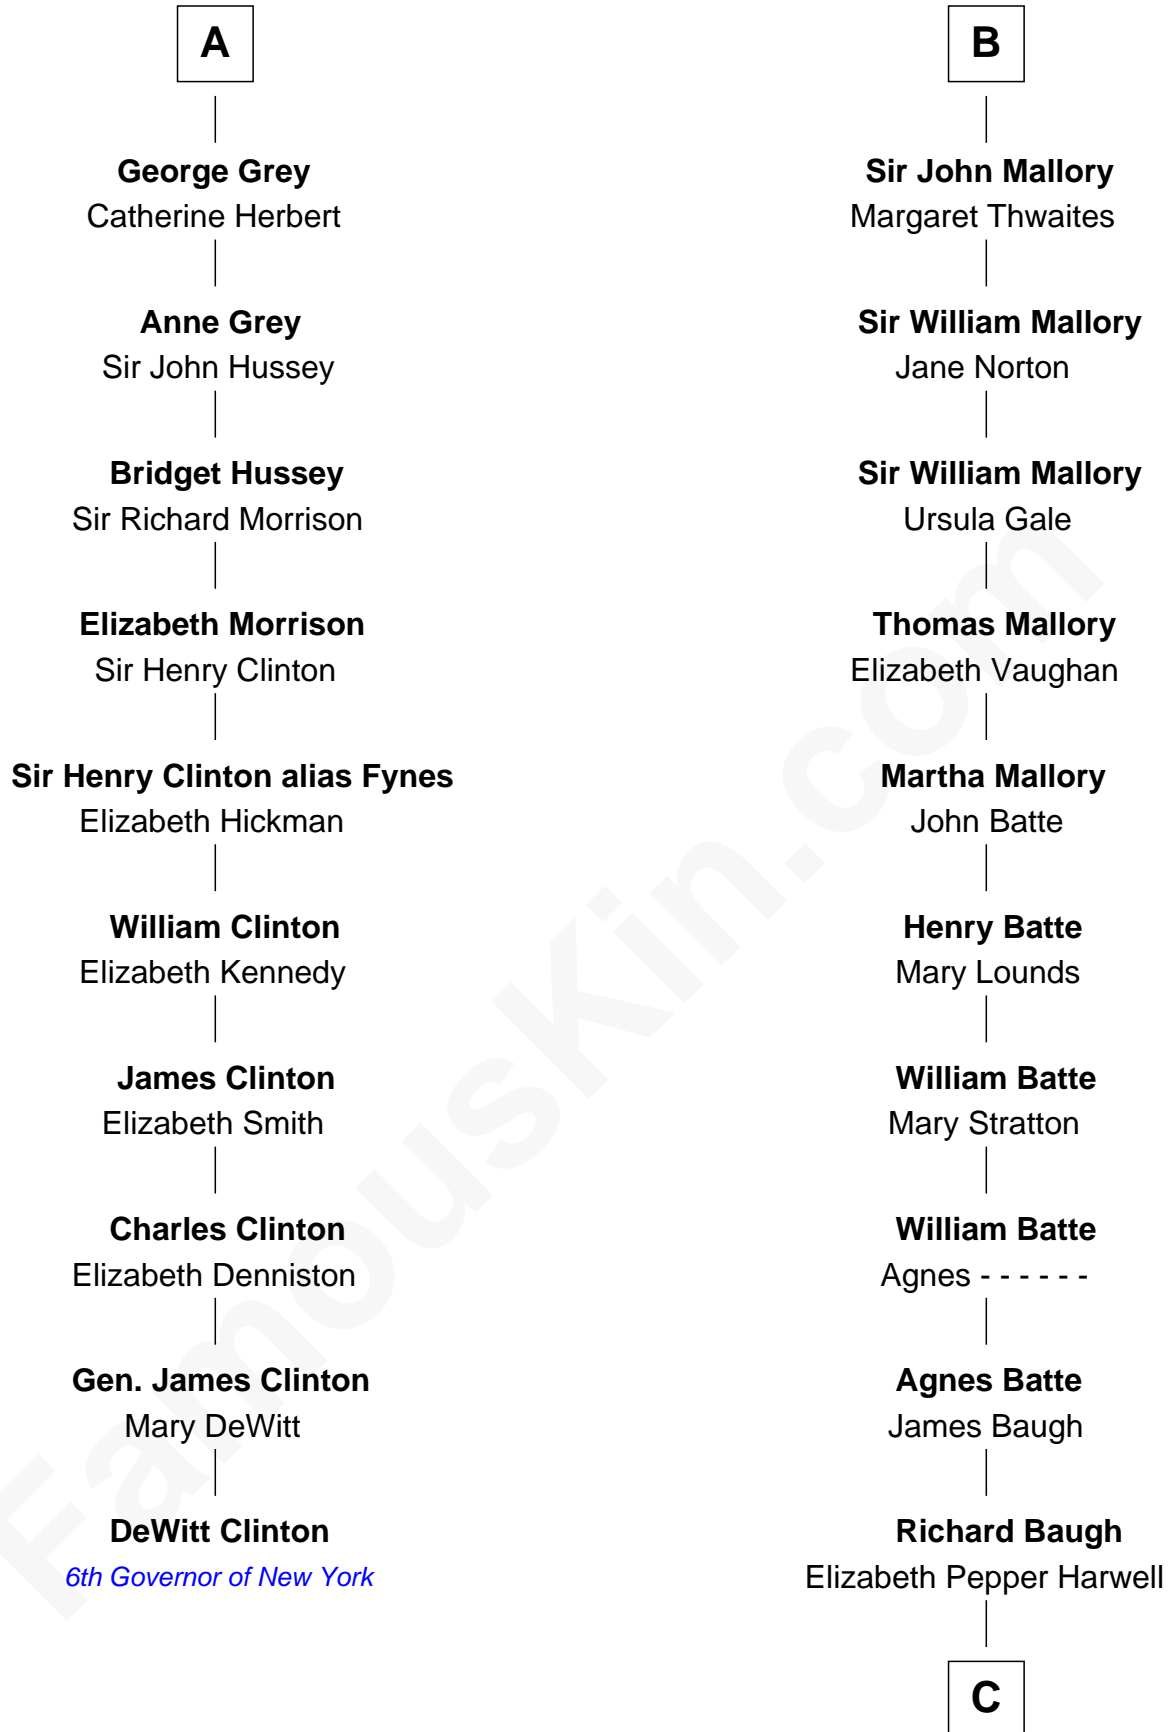

FamousKin.com Relationship Chart of

DeWitt Clinton

6th Governor of New York

16th cousin 5 times removed of

Liza Minnelli

Singer and Actress

Alexander Comyn

Elisabeth de Quincy

John Constable

Sir John Constable

Lora FitzHugh

Joan Constable

Sir William Mallory

B

C

John Aldridge Baugh

Mary Ann Marable

Elizabeth Baugh

William Tecumseh Gumm

Francis Avent Gumm

Ethel Marian Milne

Frances Ethel Gumm

Vincent Minnelli

Liza Minnelli