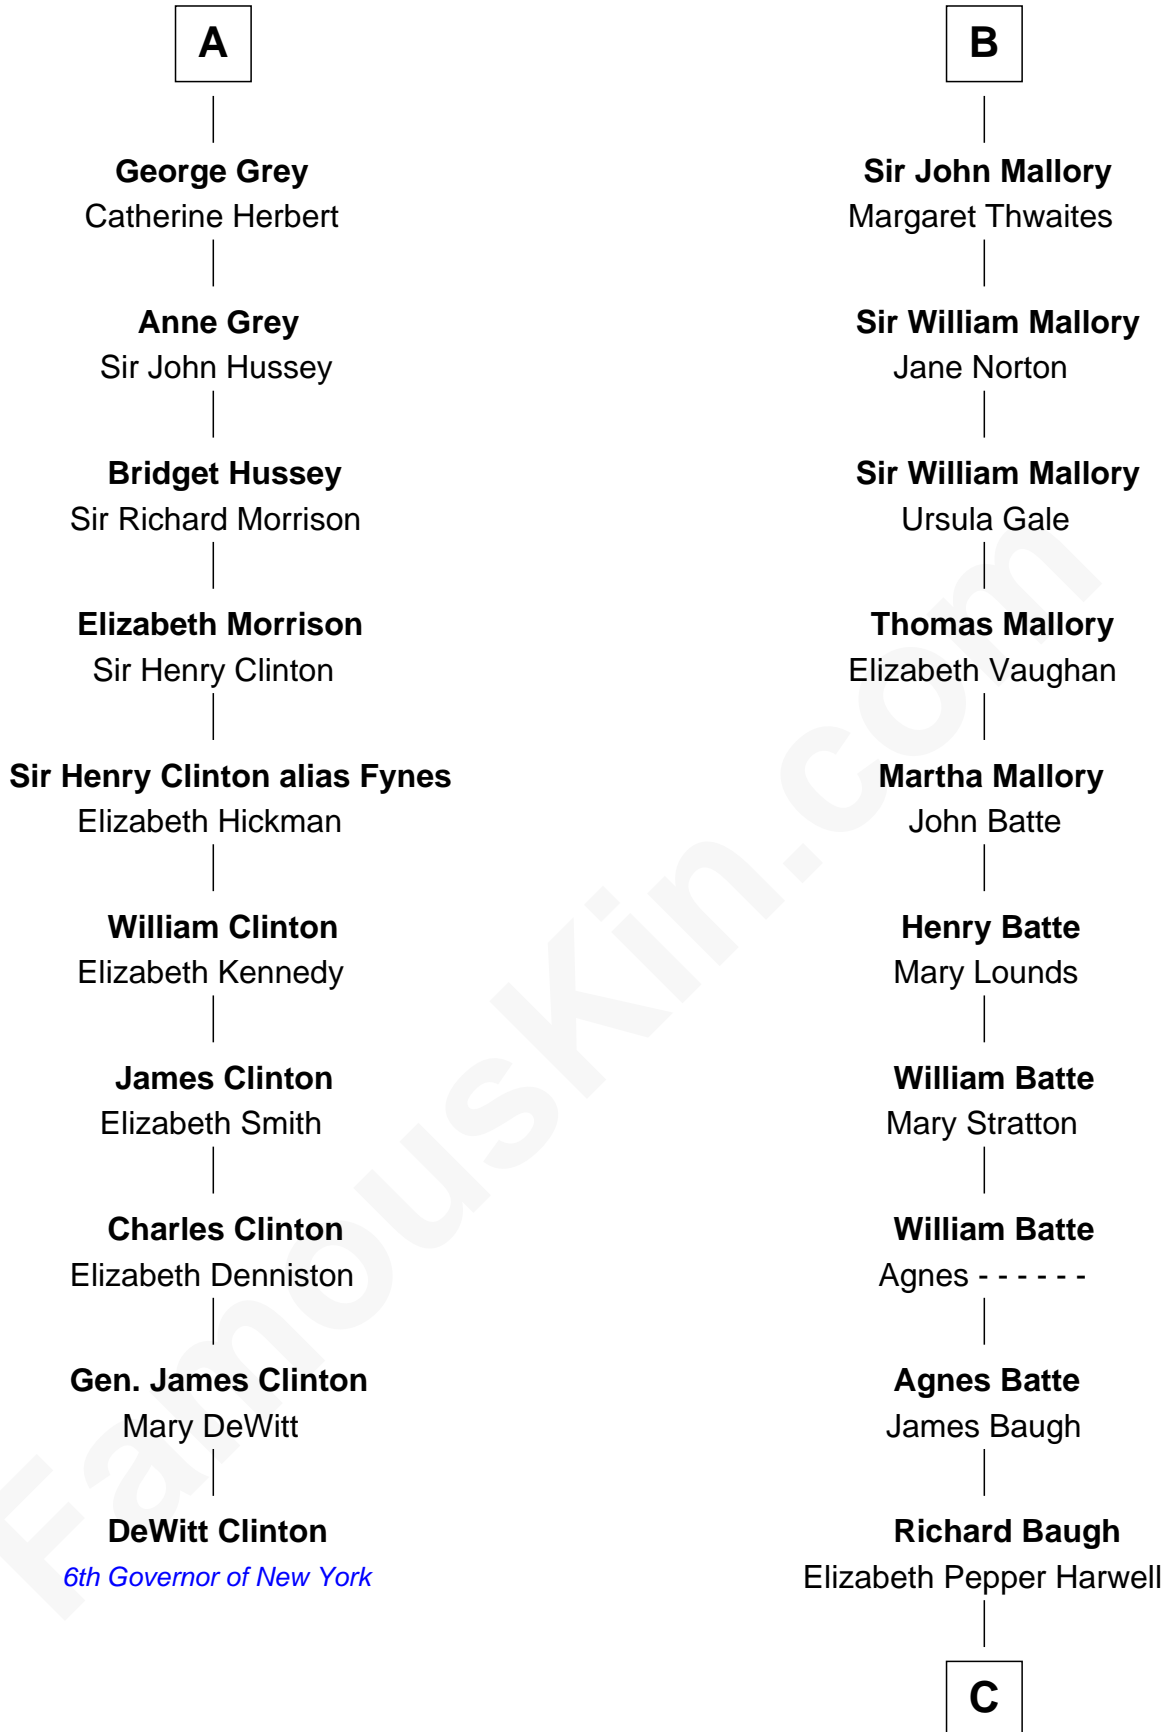

# FamousKin.com Relationship Chart of

**DeWitt Clinton**

*6th Governor of New York*

16th cousin 5 times removed of

**Liza Minnelli**

*Singer and Actress*

**William de Odingsells**

Ela FitzWalter

**Ida de Odingsells**  
Sir Roger de Herdeburgh

**Ela Herdeburgh**  
Sir William de Boteler

**Ankaret le Boteler**  
John le Strange

**Eleanor le Strange**  
Sir Reynold de Grey

**Sir Reynold Grey**  
Margaret de Ros

**Sir John Grey**  
Constance de Holand

**Sir Edmund Grey**  
Katherine Percy

**A**

**Margaret de Oddingseles**

Sir John de Grey

**Sir John Grey**  
Avice Marmion

**Sir Robert Grey**  
Lora de St. Quintin

**Elizabeth Grey**  
Henry FitzHugh

**Sir William FitzHugh**  
Margery Willoughby

**Lora FitzHugh**  
Sir John Constable

**Joan Constable**  
Sir William Mallory

**B**

C

**John Aldridge Baugh**

Mary Ann Marable

**Elizabeth Baugh**